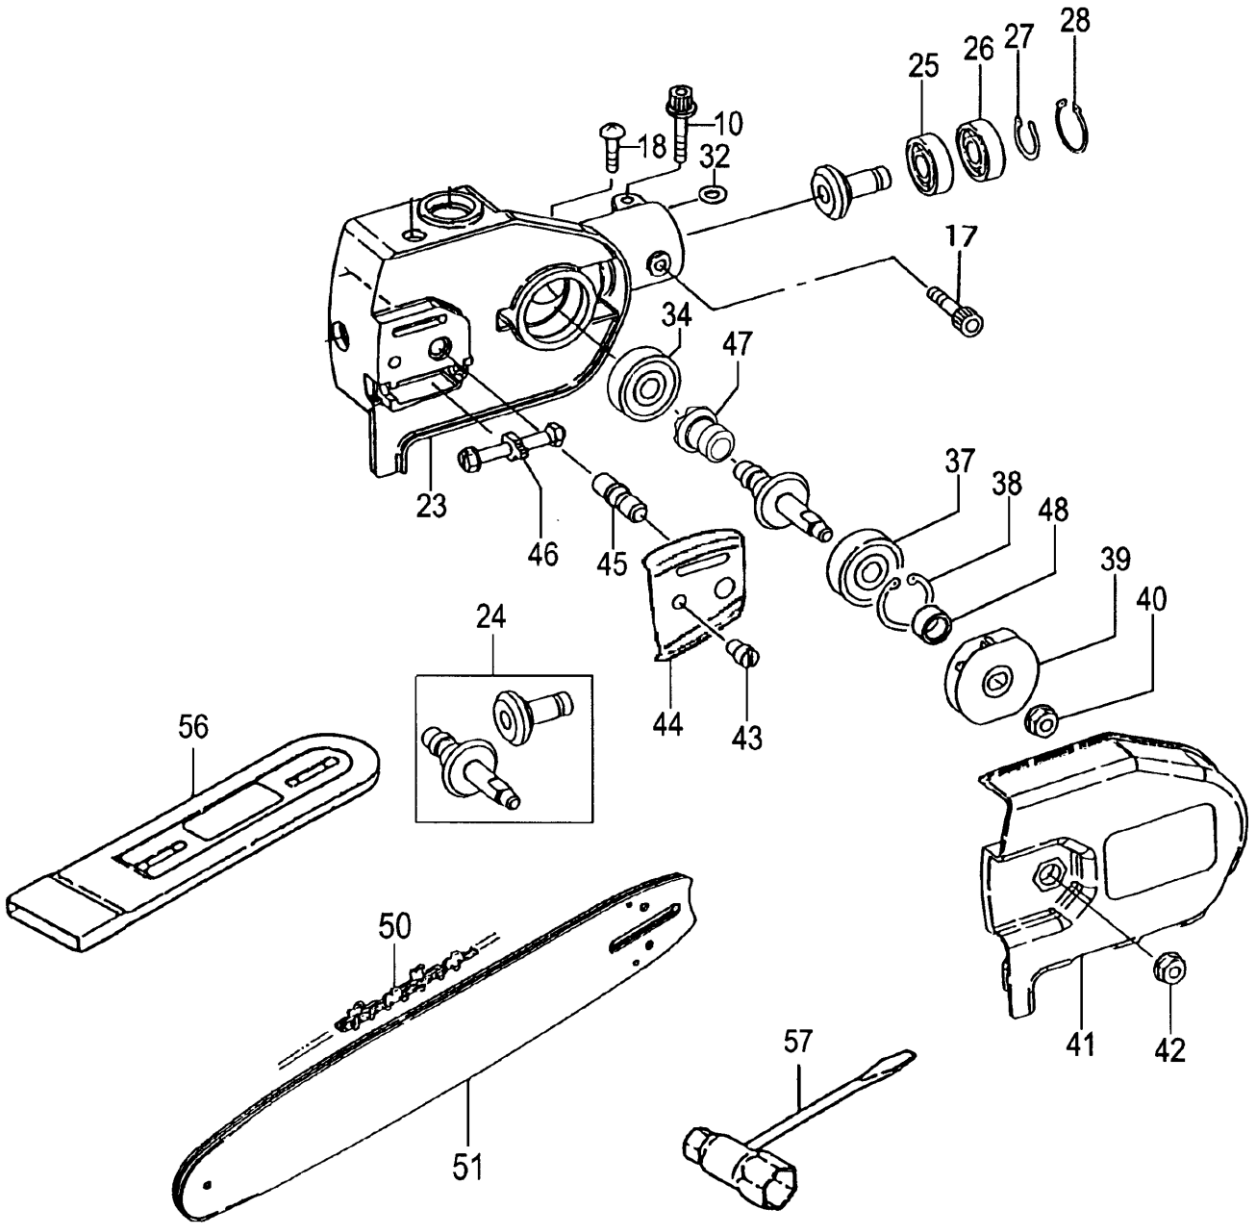

C18-03 GEAR CASE-2

REF. NUMBER	SERVICE CODE No.	DESCRIPTION	Q'TY	REMARKS /SERIAL NO.
C18-03 GEAR CASE-2				
010	6695492	HEX. HOLE BOLT 5X22/S	1	
017	6695042	HEX. HOLE BOLT 5X10	1	
018	6695458	SCREW 6X8	1	
023	6685793	CASE	1	
024	6688836	GEAR PINION SET SPARE	1	
025	6684734	BALL BEARING 609	1	
026	6684735	BALL BEARING 609Z ST	1	
027	6695281	STOP RING C-9, OUTER	1	
028	6684732	STOP RING C-24,INNER	1	
032	6693248	STARTER PAWL WASHER	1	
034	6695568	BALL BEARING 627 C3	1	
037	6697603	BALL BEARING 638Z	1	
038	6684741	STOP RING C-28,INNER	1	
039	6689117	SPROCKET COMP.,3/8	1	
040	6695170	FLANGE NUT 6	1	
041	6686038	SIDE COVER COMP.	1	
042	6687105	CHAIN BAR CLAMP NUT	1	
043	6687130	CHAIN BAR KNOCK PIN	1	
044	6697596	GUIDE PLATE	1	
045	6686803	CHAIN BAR TIGHTENING BOLT	1	
046	6687063	CHAIN TENSIONER	1	
047	6690428	CAM	1	
048	6685962	COLLAR	1	
050	6699679	SAW CHAIN, 10 INCH, 3/8	1	
051	6686882	CHAIN BAR 10	1	
056	6694796	GUIDE BAR COVER, 10	1	
057	6693809	COMBI. BOX SPANNER 13X19 MINUS	1