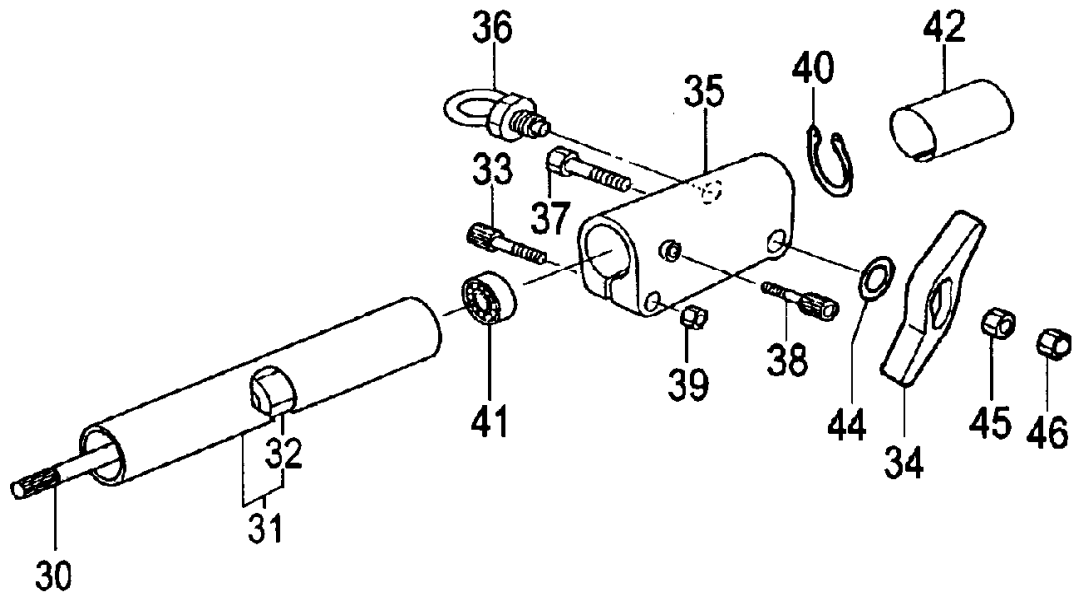

C18

(For EU/RU)

CG-PSB
October,2013

C18-01 OPERATION PIPE

REF. NUMBER	SERVICE CODE No.	DESCRIPTION	Q'TY	REMARKS /SERIAL NO.
C18-01 OPERATION PIPE				
030	6689441	DRIVE SHAFT COMP.	1	
031	6689311	DRIVE SHAFT PIPE COMP.	1	
032	6684831	BUSH ASS'Y	1	
033	6684709	HEX.HOLE BOLT M5X25/S	1	
034	6684823	HANDLE KNOB	1	
035	6688517	JOINT CASE	1	
036	6689601	LOCK PIN COMP.	1	
037	6684824	HEX.BOLT 6X50	1	
038	6695042	HEX. HOLE BOLT 5X10	1	
039	6685075	NUT M5 (BLACK)	1	
040	6684821	STOP RING C-10, OUTER	1	
041	6695578	BALL BEARING 6900ZZ, 22MM/OD	1	
042	6689530	COLLAR B	1	
044	6684642	CLUTCH WASHER B	1	
045	6684792	NUT M6	1	
046	6684828	CAP NUT 6	1	

C18-02 GEAR CASE-1

REF. NUMBER	SERVICE CODE No.	DESCRIPTION	Q'TY	REMARKS /SERIAL NO.
C18-02 GEAR CASE-1				
001	6686138	OIL TANK COVER	1	
002	6685961	COLLAR 3	4	- EN29999
002A	6699273	COLLAR 3	4	ED20001 -
003A	6699567	OIL TANK PACKING	1	ED20001 -
004	6695661	O-RING P-5	1	
005	6689757	STEP BOLT A	1	
006	6686487	OIL PUMP COMP.	1	
007	6695661	O-RING P-5	1	
008	6690381	OIL PUMP SPRING	1	
009	6686608	OIL PUMP PISTON COMP.	1	
010	6699566	TANK PACKING ASS'Y	1	ED20001 -
011	6692414	FUEL PIPE 3X5X60	1	
012	6695403	SMALL SCREW 4X12WS	4	
013	6684661	WASHER 5	1	
014	6690917	OIL FILTER	1	
015	6690913	FILTER ASS'Y	1	
016	6692415	FUEL PIPE 3X5X75	1	
017	6695239	8 PUSH NUT	1	
020	6691066	OIL PUMP ADJUSTER	1	
021	6695661	O-RING P-5	1	
022	6695311	STOP RING E-6	1	
030	6692050	OIL TANK CAP ASS'Y	1	
031	6686637	BANJO, OIL PUMP	1	
035	6698966	O-RING P-15	1	
054	6695187	WASHER 2	1	
055	6695656	O-RING 1.4	1	