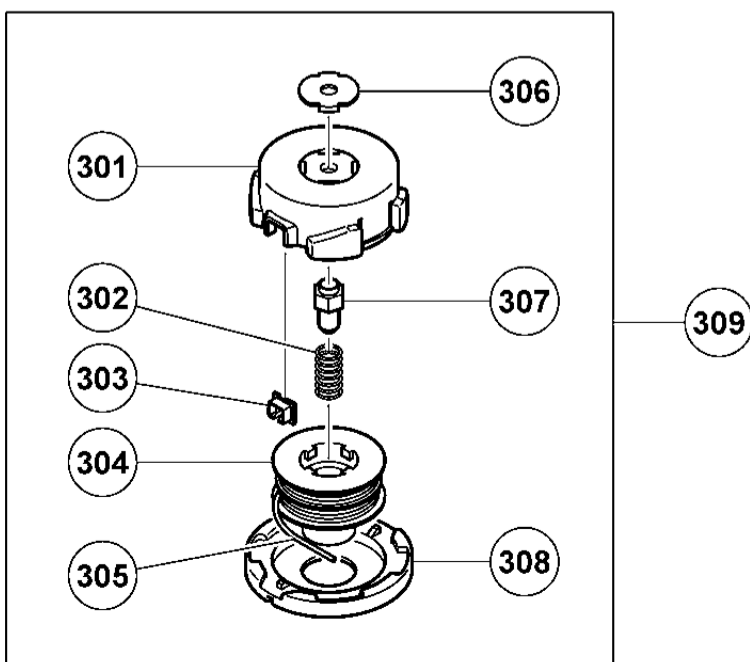

ENGINE-1

形 名
CG24EKB(1/4)

ENGINE-2

RECOIL STARTER

OPERATION PIPE

CARBURETOR

FUEL TANK

NYLON HEAD

形名
CG24EKB(4/4)