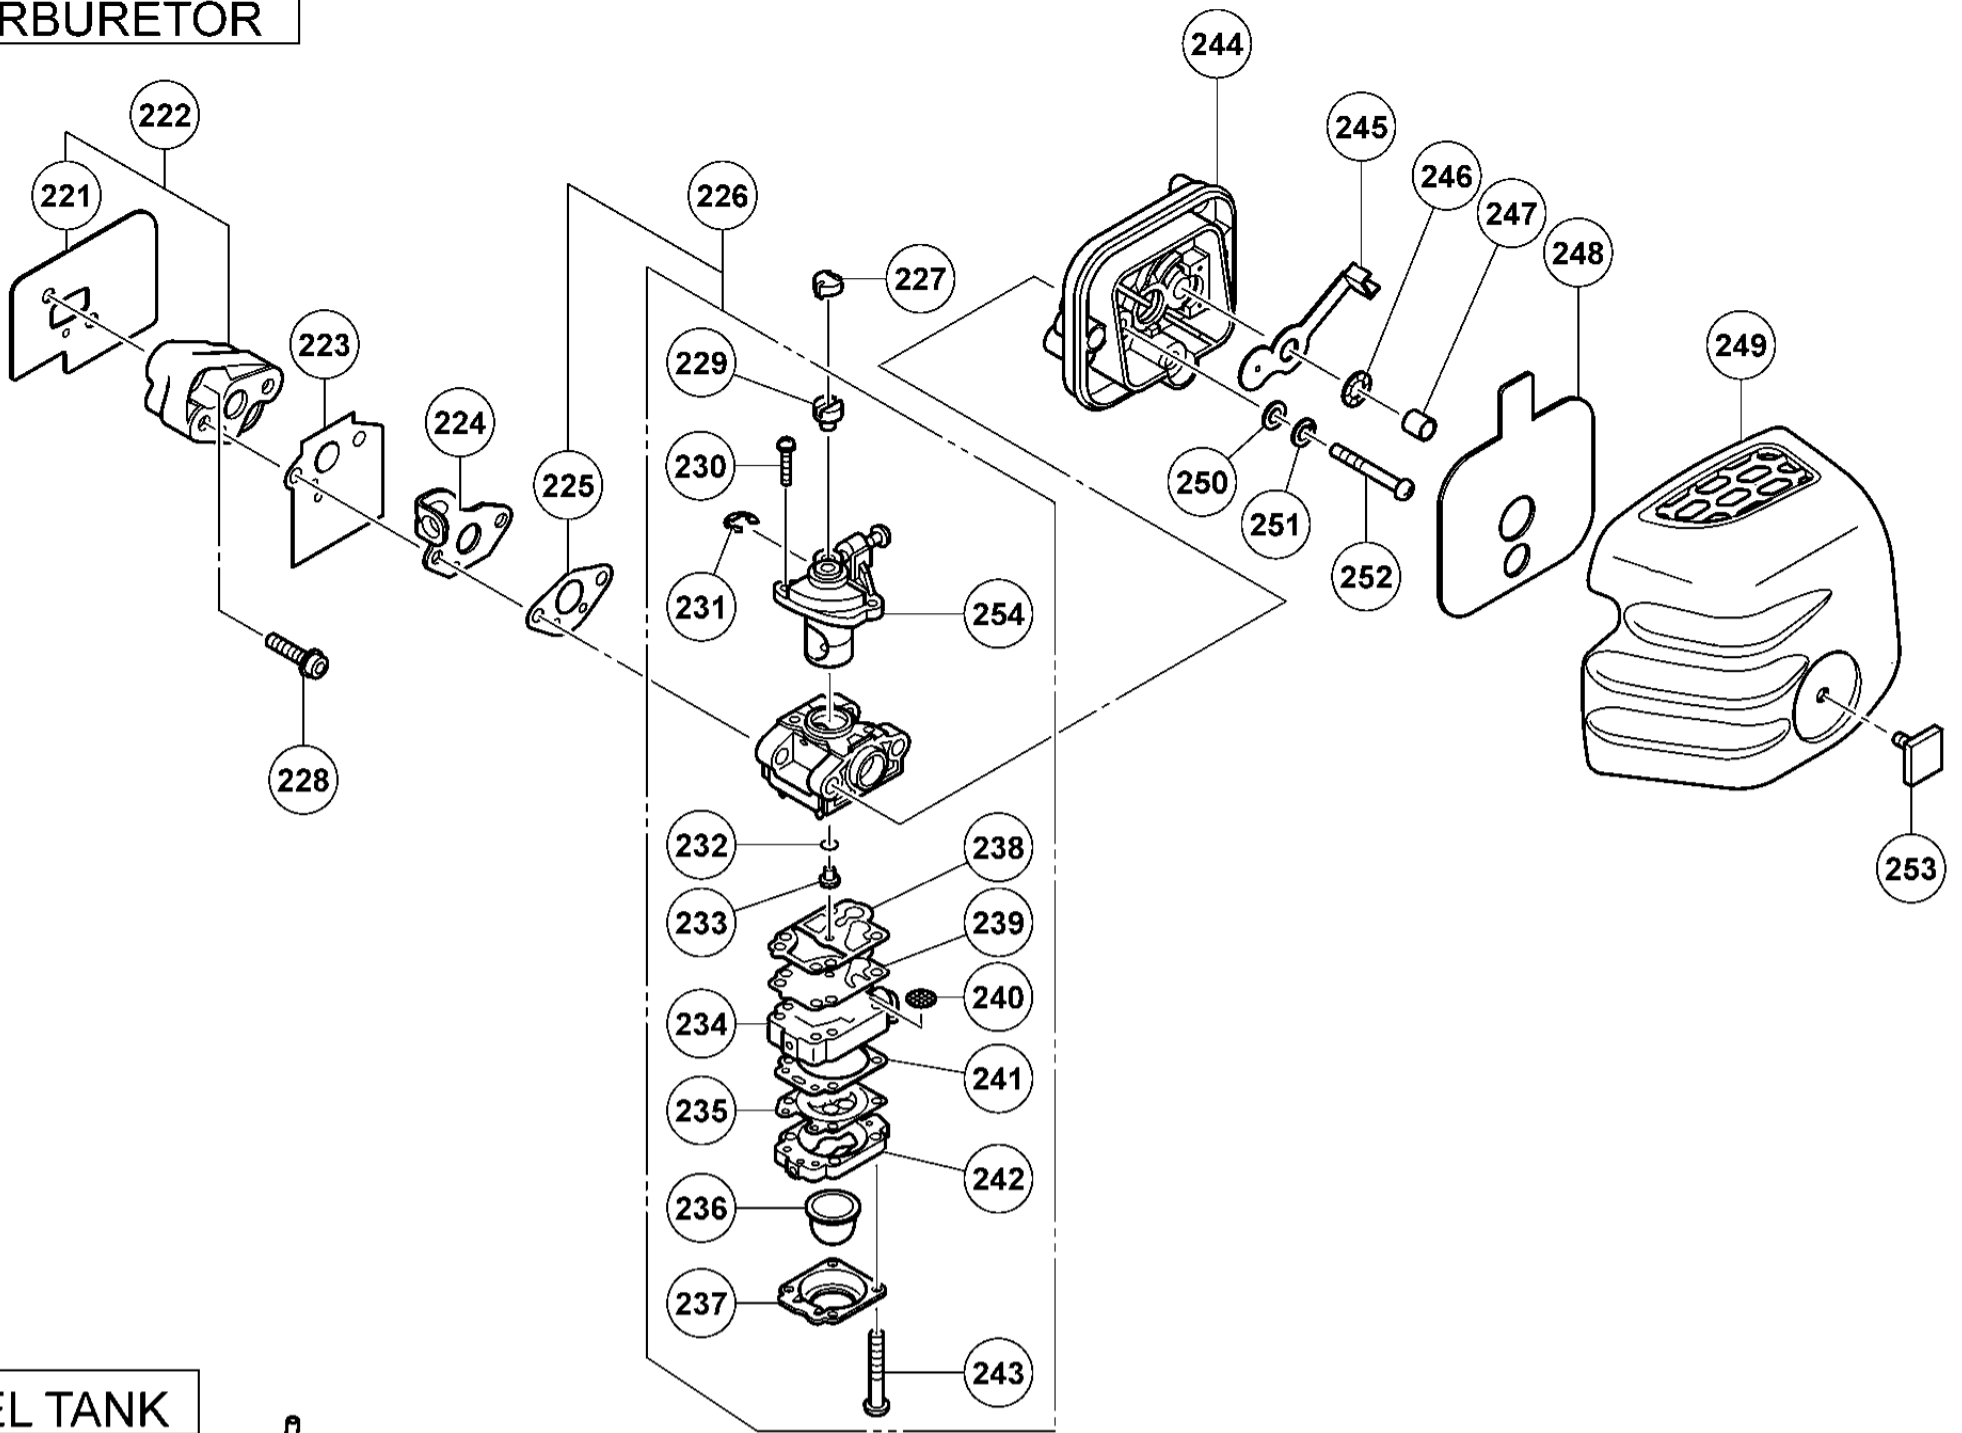

ENGINE-1

形 名
CG24EKB(1/4)

ENGINE-2

RECOIL STARTER

OPERATION PIPE

CARBURETOR

FUEL TANK

NYLON HEAD

形名
CG24EKB(4/4)