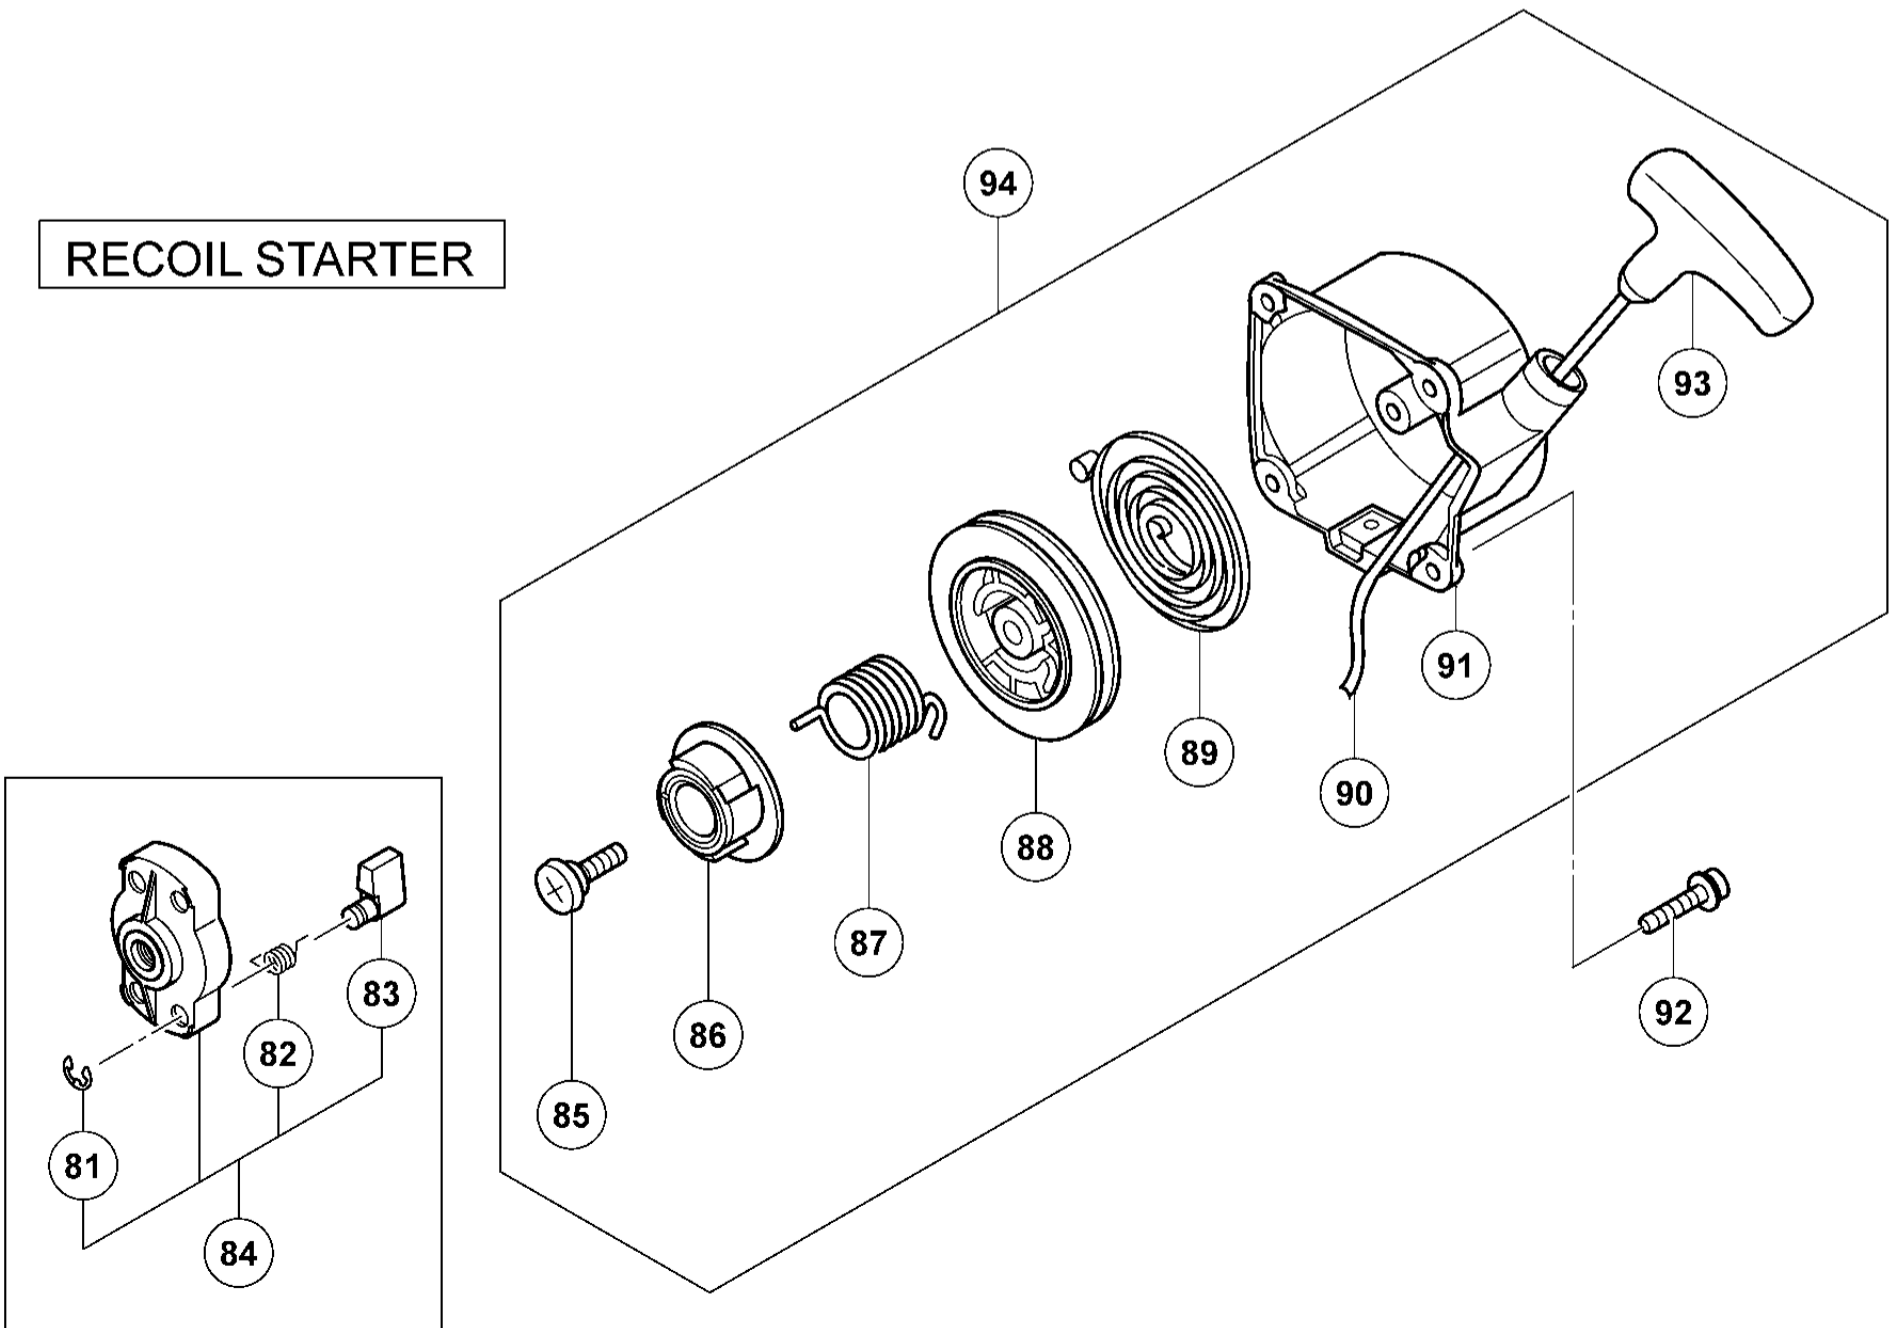

ENGINE-1

形 名
CG24EKB(1/4)

ENGINE-2

RECOIL STARTER

OPERATION PIPE

CARBURETOR

FUEL TANK

NYLON HEAD

形名
CG24EKB(4/4)