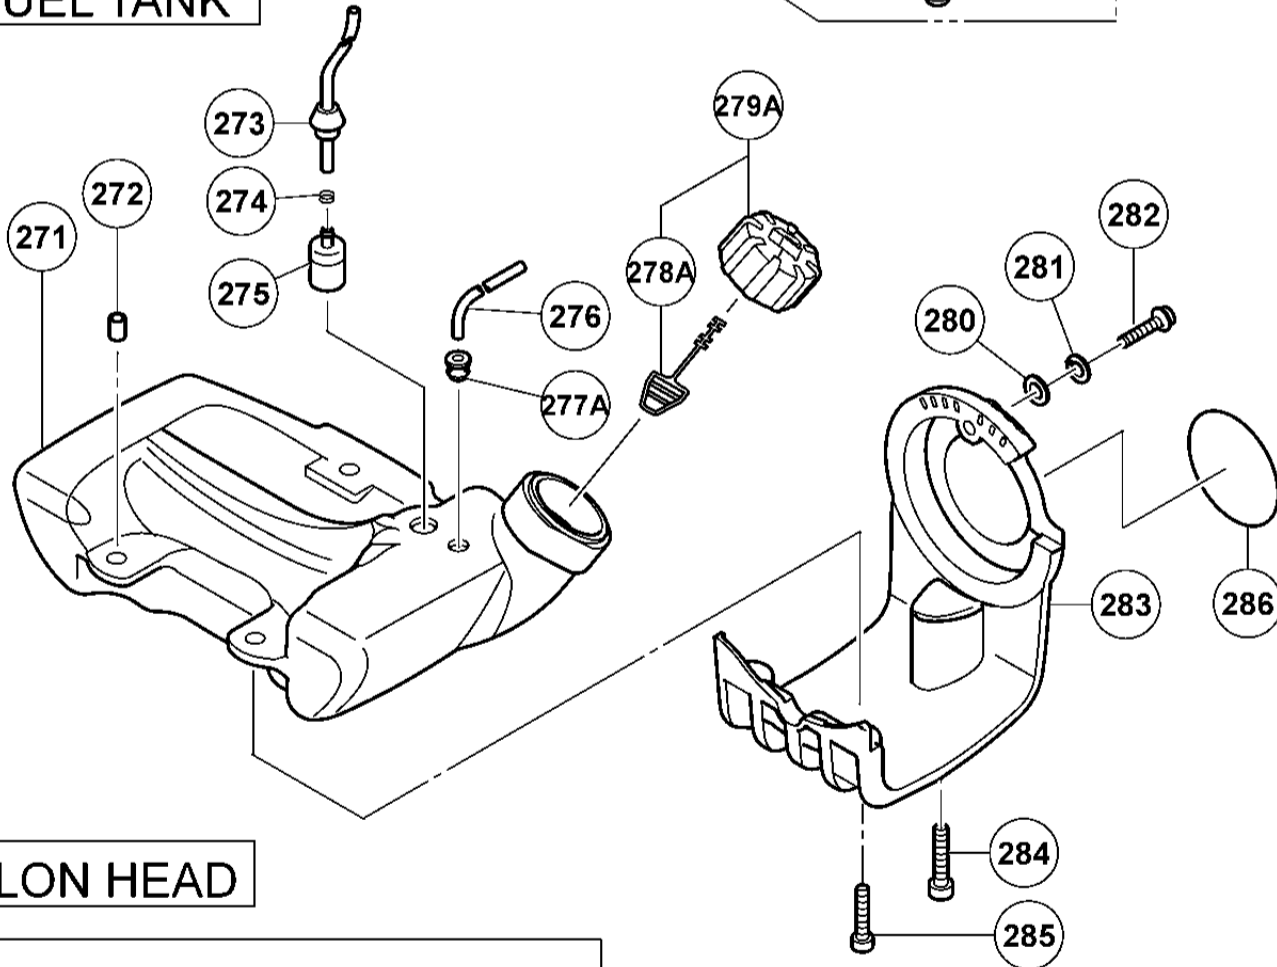

ENGINE-1

形 名
CG24EKB(1/4)

ENGINE-2

RECOIL STARTER

OPERATION PIPE

CARBURETOR

FUEL TANK

NYLON HEAD

形名
CG24EKB(4/4)