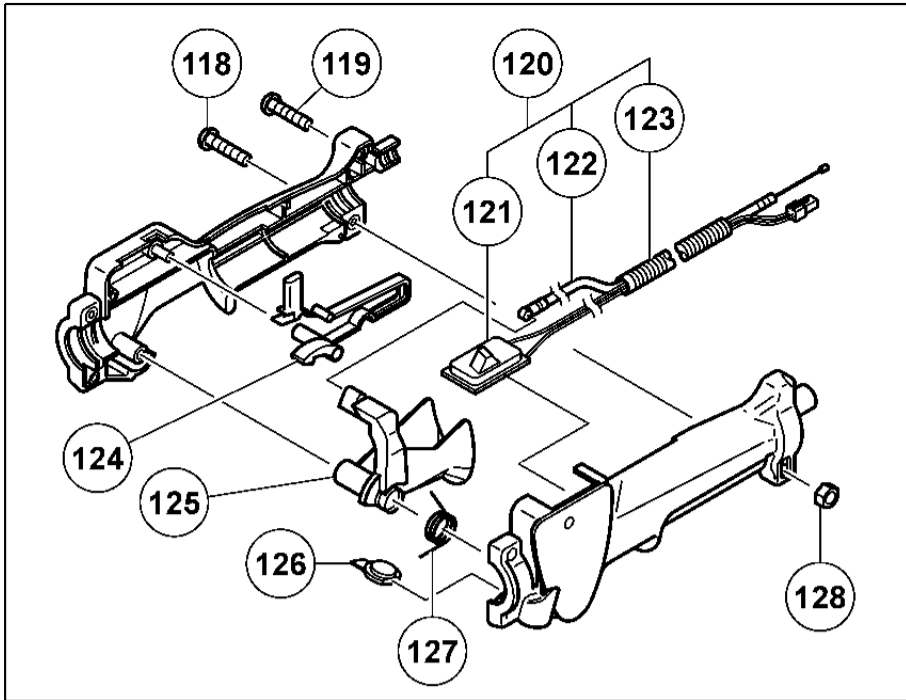

ENGINE-1

形 名
CG24EKB(1/4)

ENGINE-2

RECOIL STARTER

OPERATION PIPE

CARBURETOR

FUEL TANK

NYLON HEAD

形名
CG24EKB(4/4)