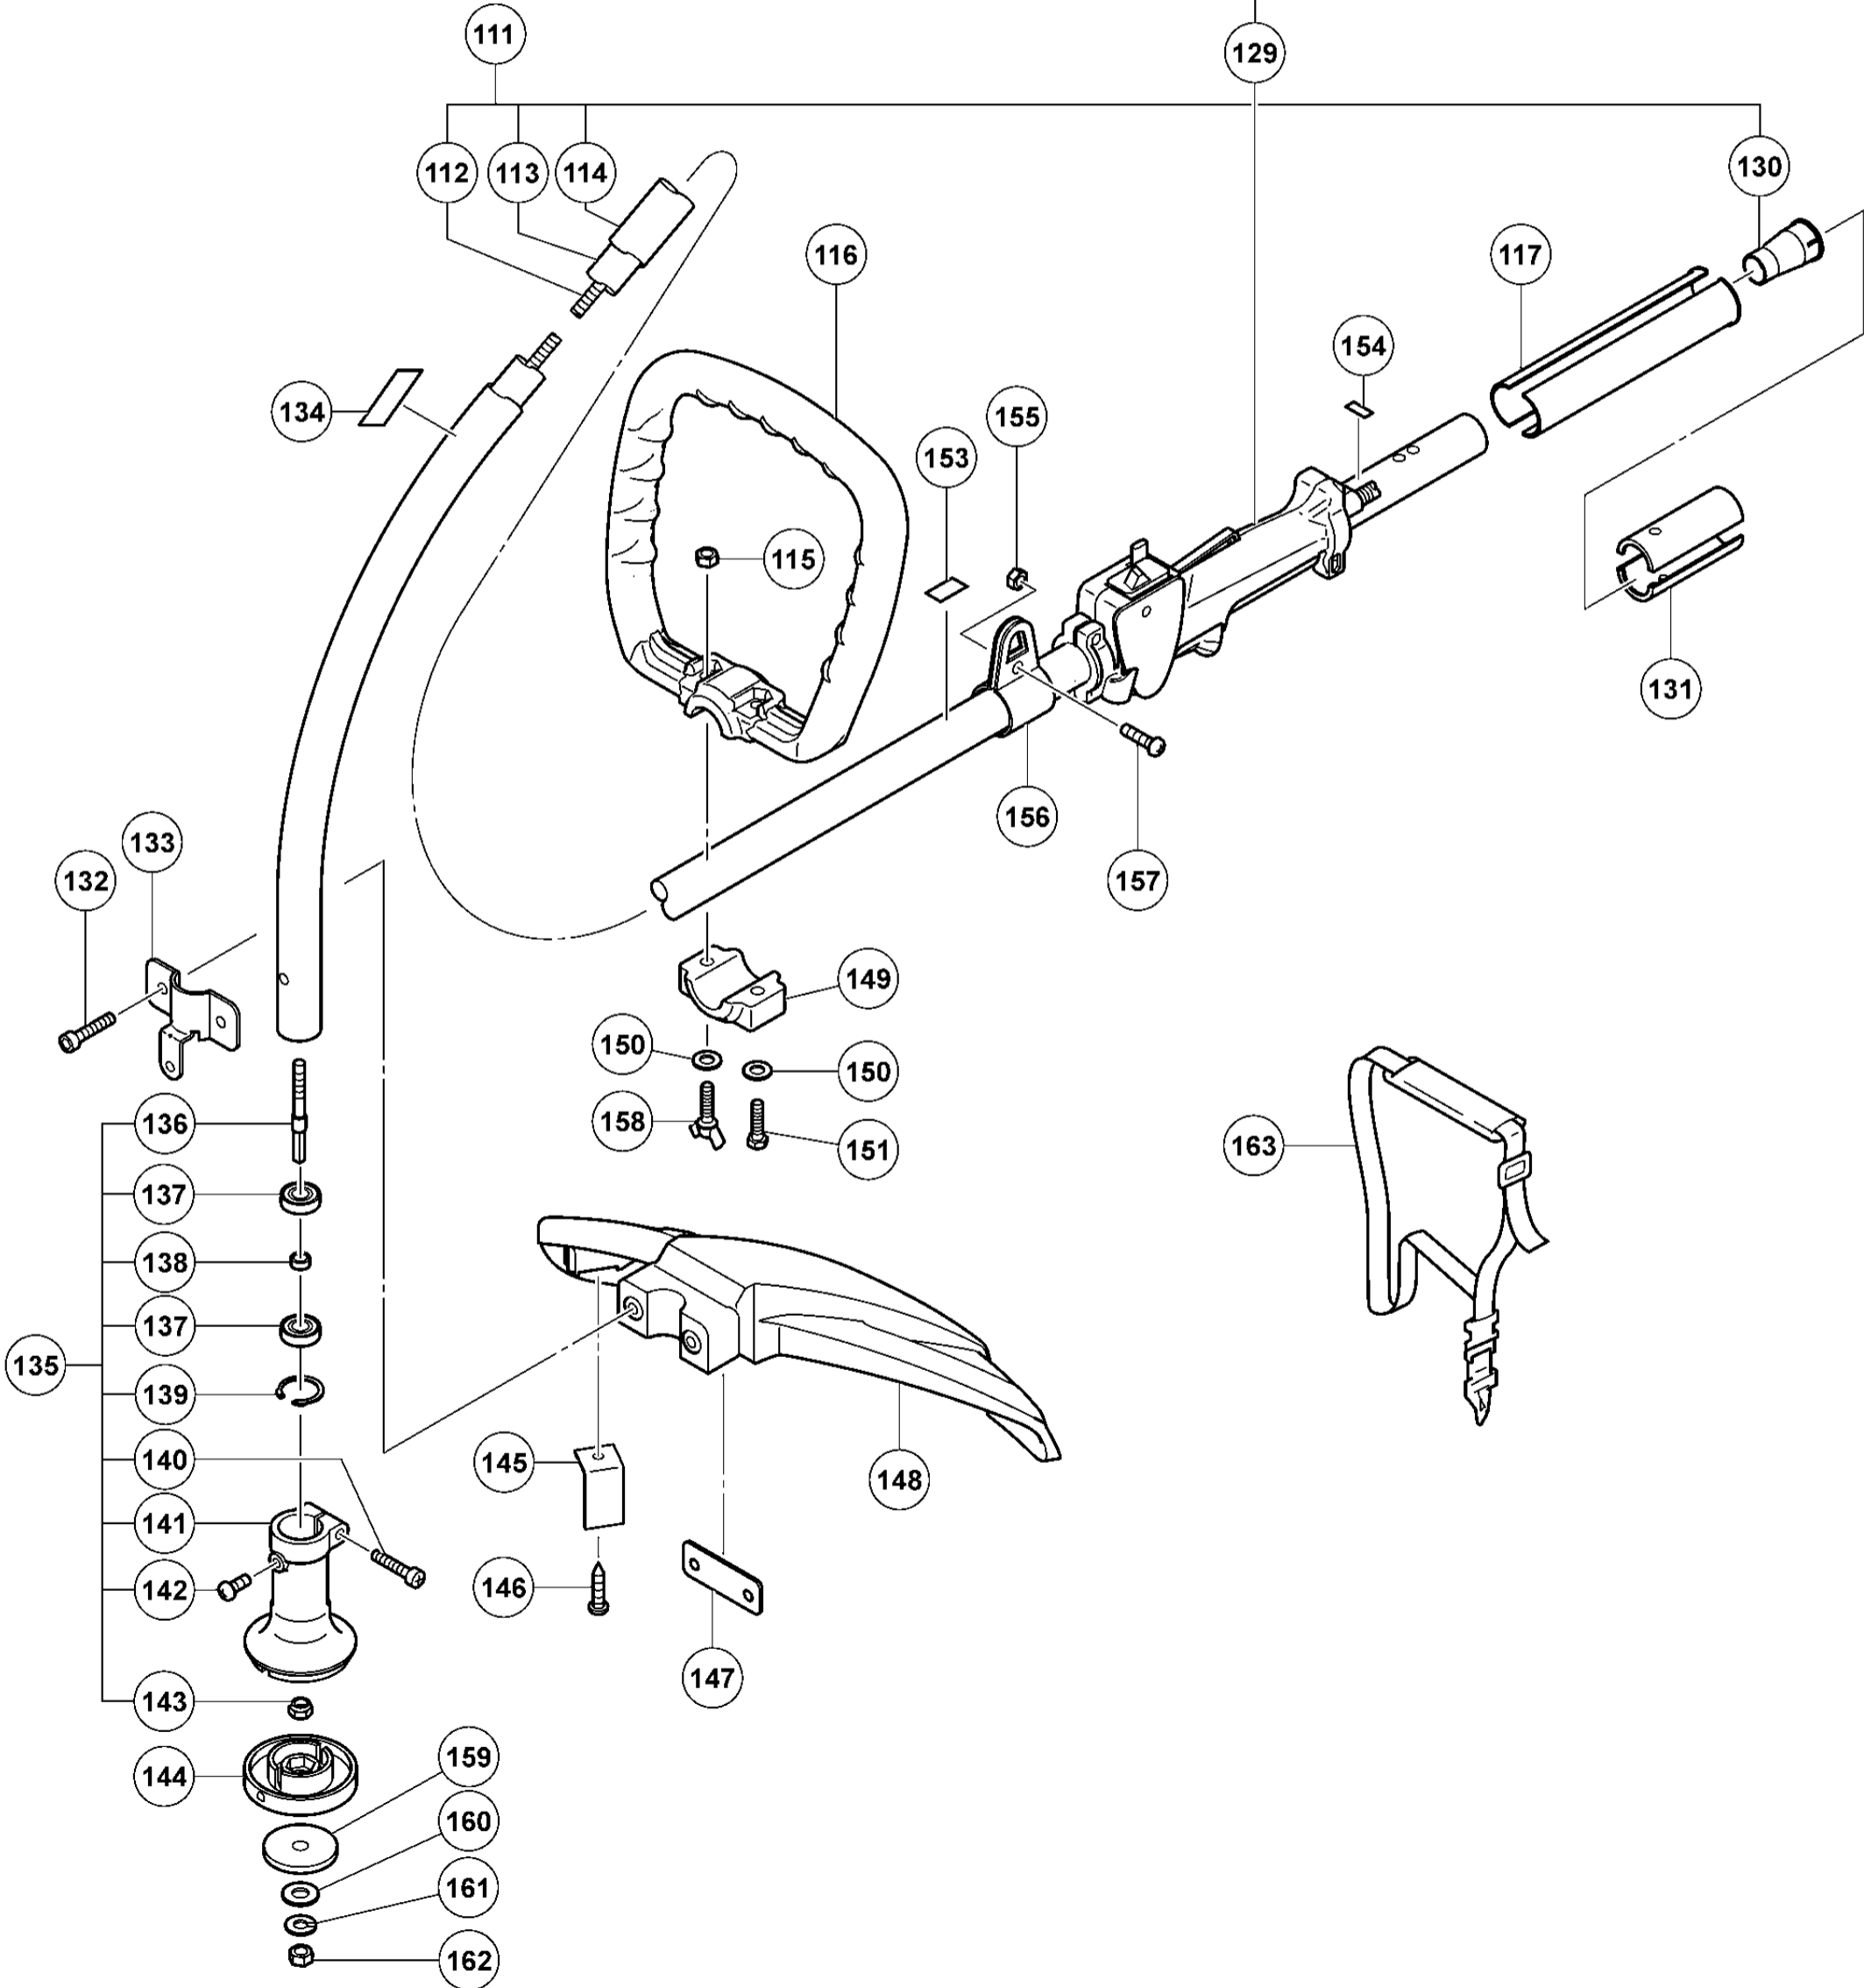

ENGINE-1

形 名
CG24EKB(1/4)

ENGINE-2

RECOIL STARTER

OPERATION PIPE

CARBURETOR

FUEL TANK

NYLON HEAD

形名
CG24EKB(4/4)