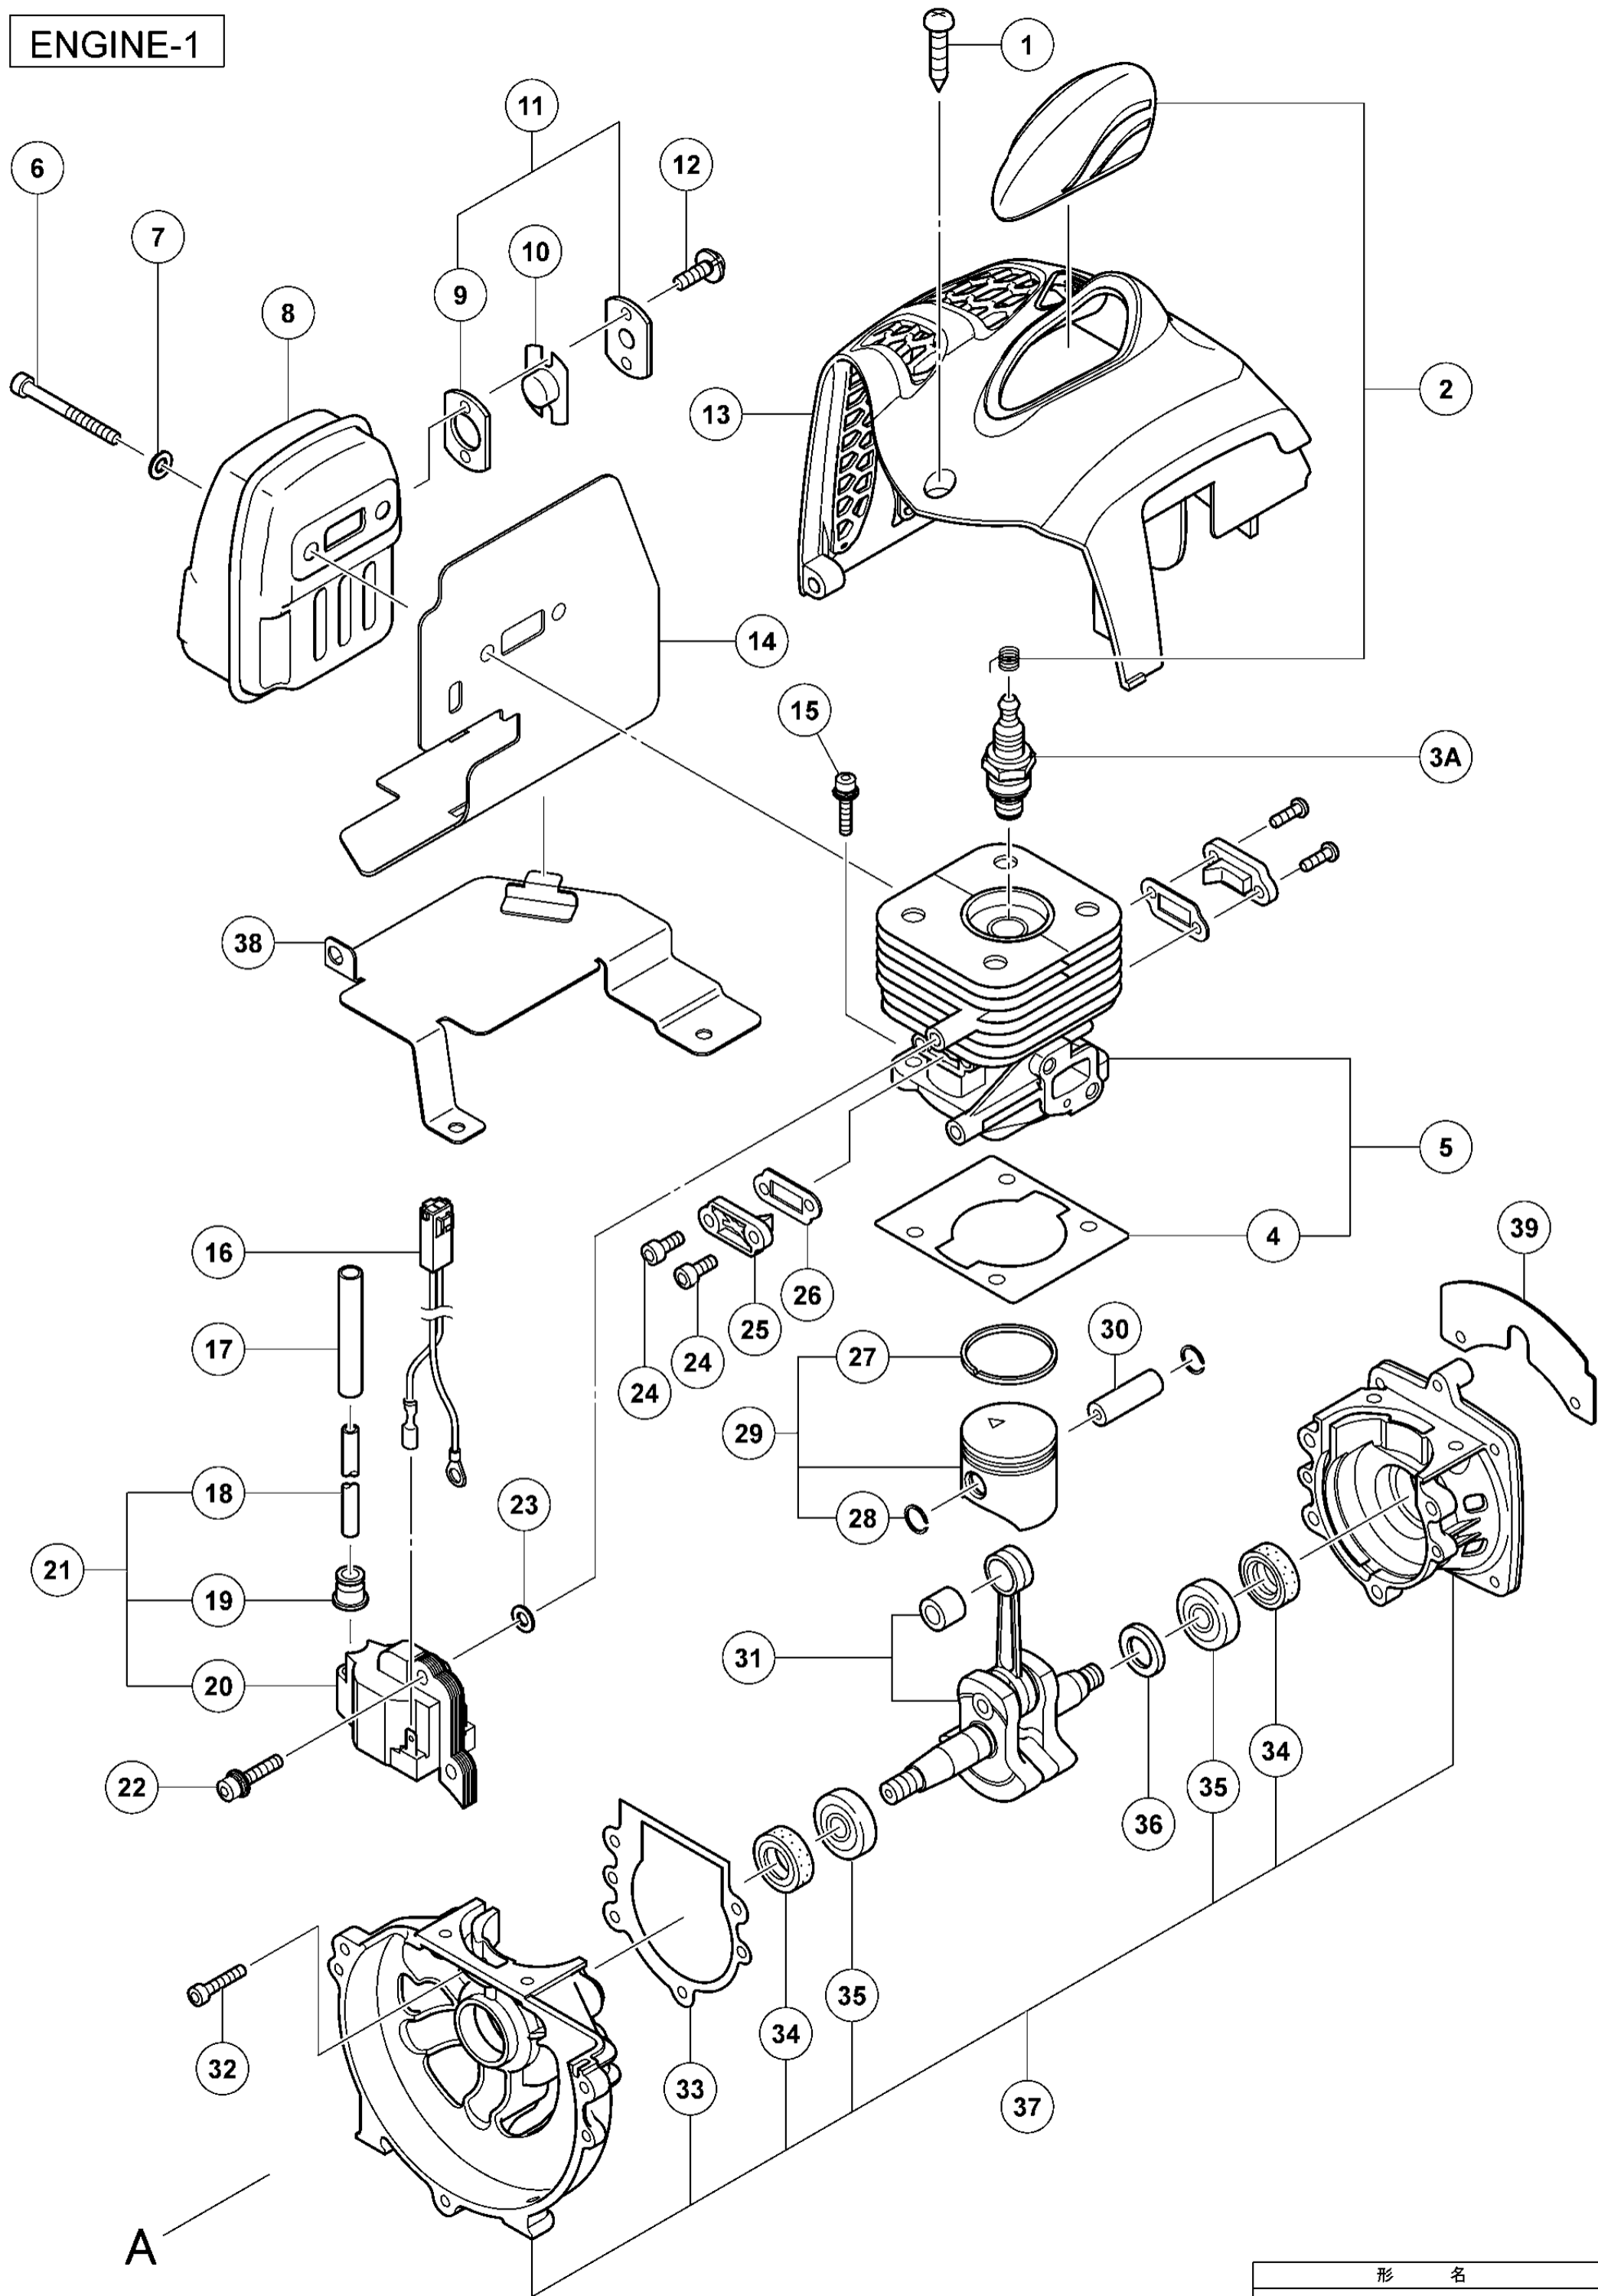

ENGINE-1

形 名
CG24EKB(1/4)

ENGINE-2

RECOIL STARTER

OPERATION PIPE

CARBURETOR

FUEL TANK

NYLON HEAD

形名
CG24EKB(4/4)