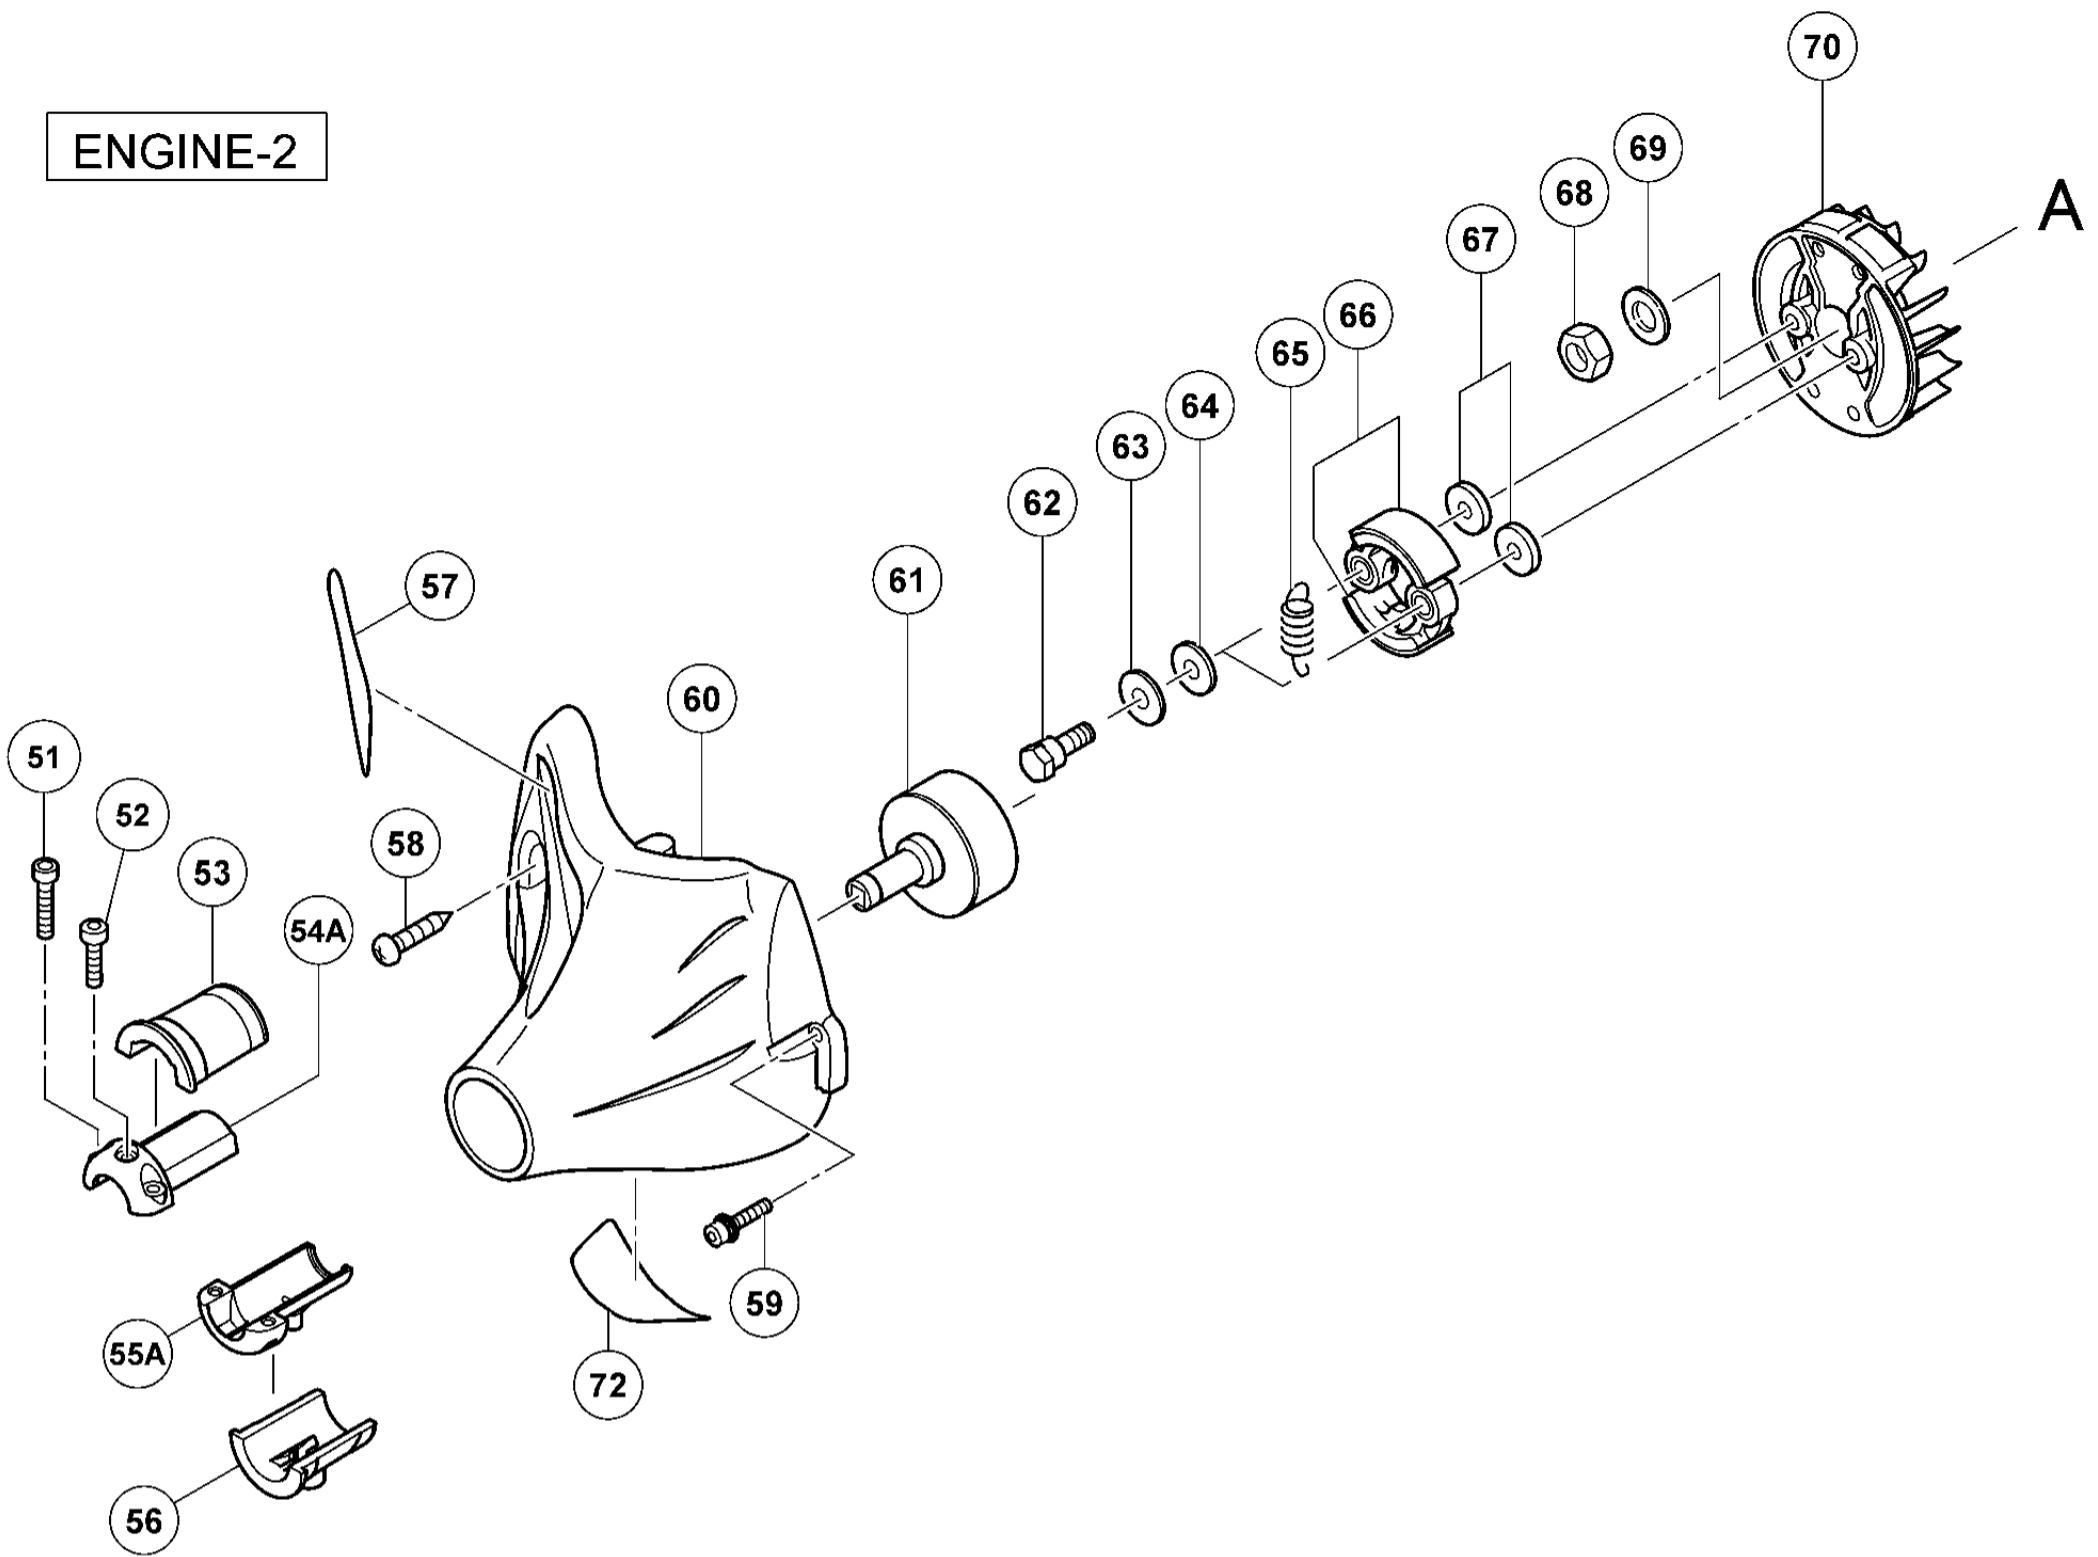

ENGINE-1

形 名
CG24EKB(1/4)

ENGINE-2

RECOIL STARTER

OPERATION PIPE

CARBURETOR

FUEL TANK

NYLON HEAD

形名
CG24EKB(4/4)