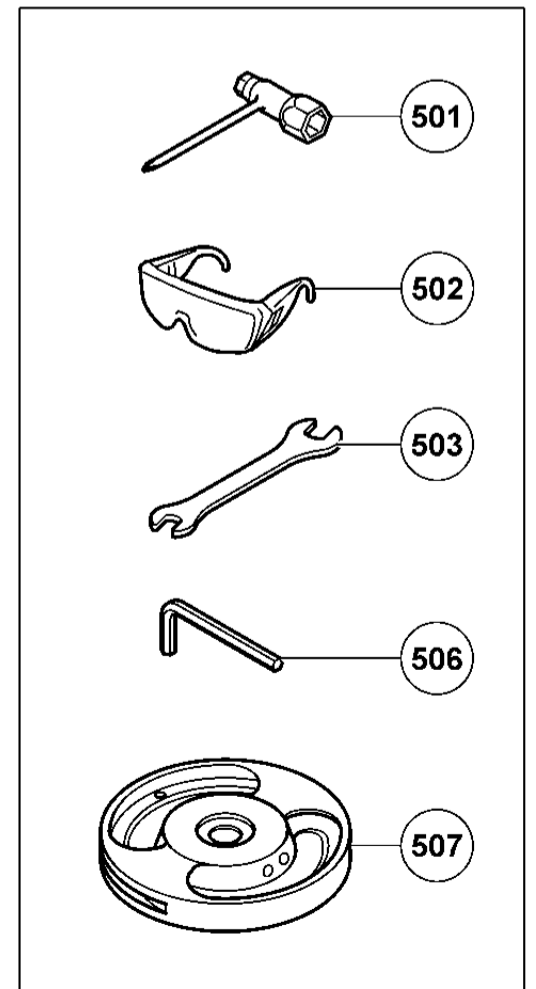

ENGINE-1

形 名
CG24EKB(1/4)

ENGINE-2

RECOIL STARTER

OPERATION PIPE

CARBURETOR

FUEL TANK

NYLON HEAD

形名
CG24EKB(4/4)