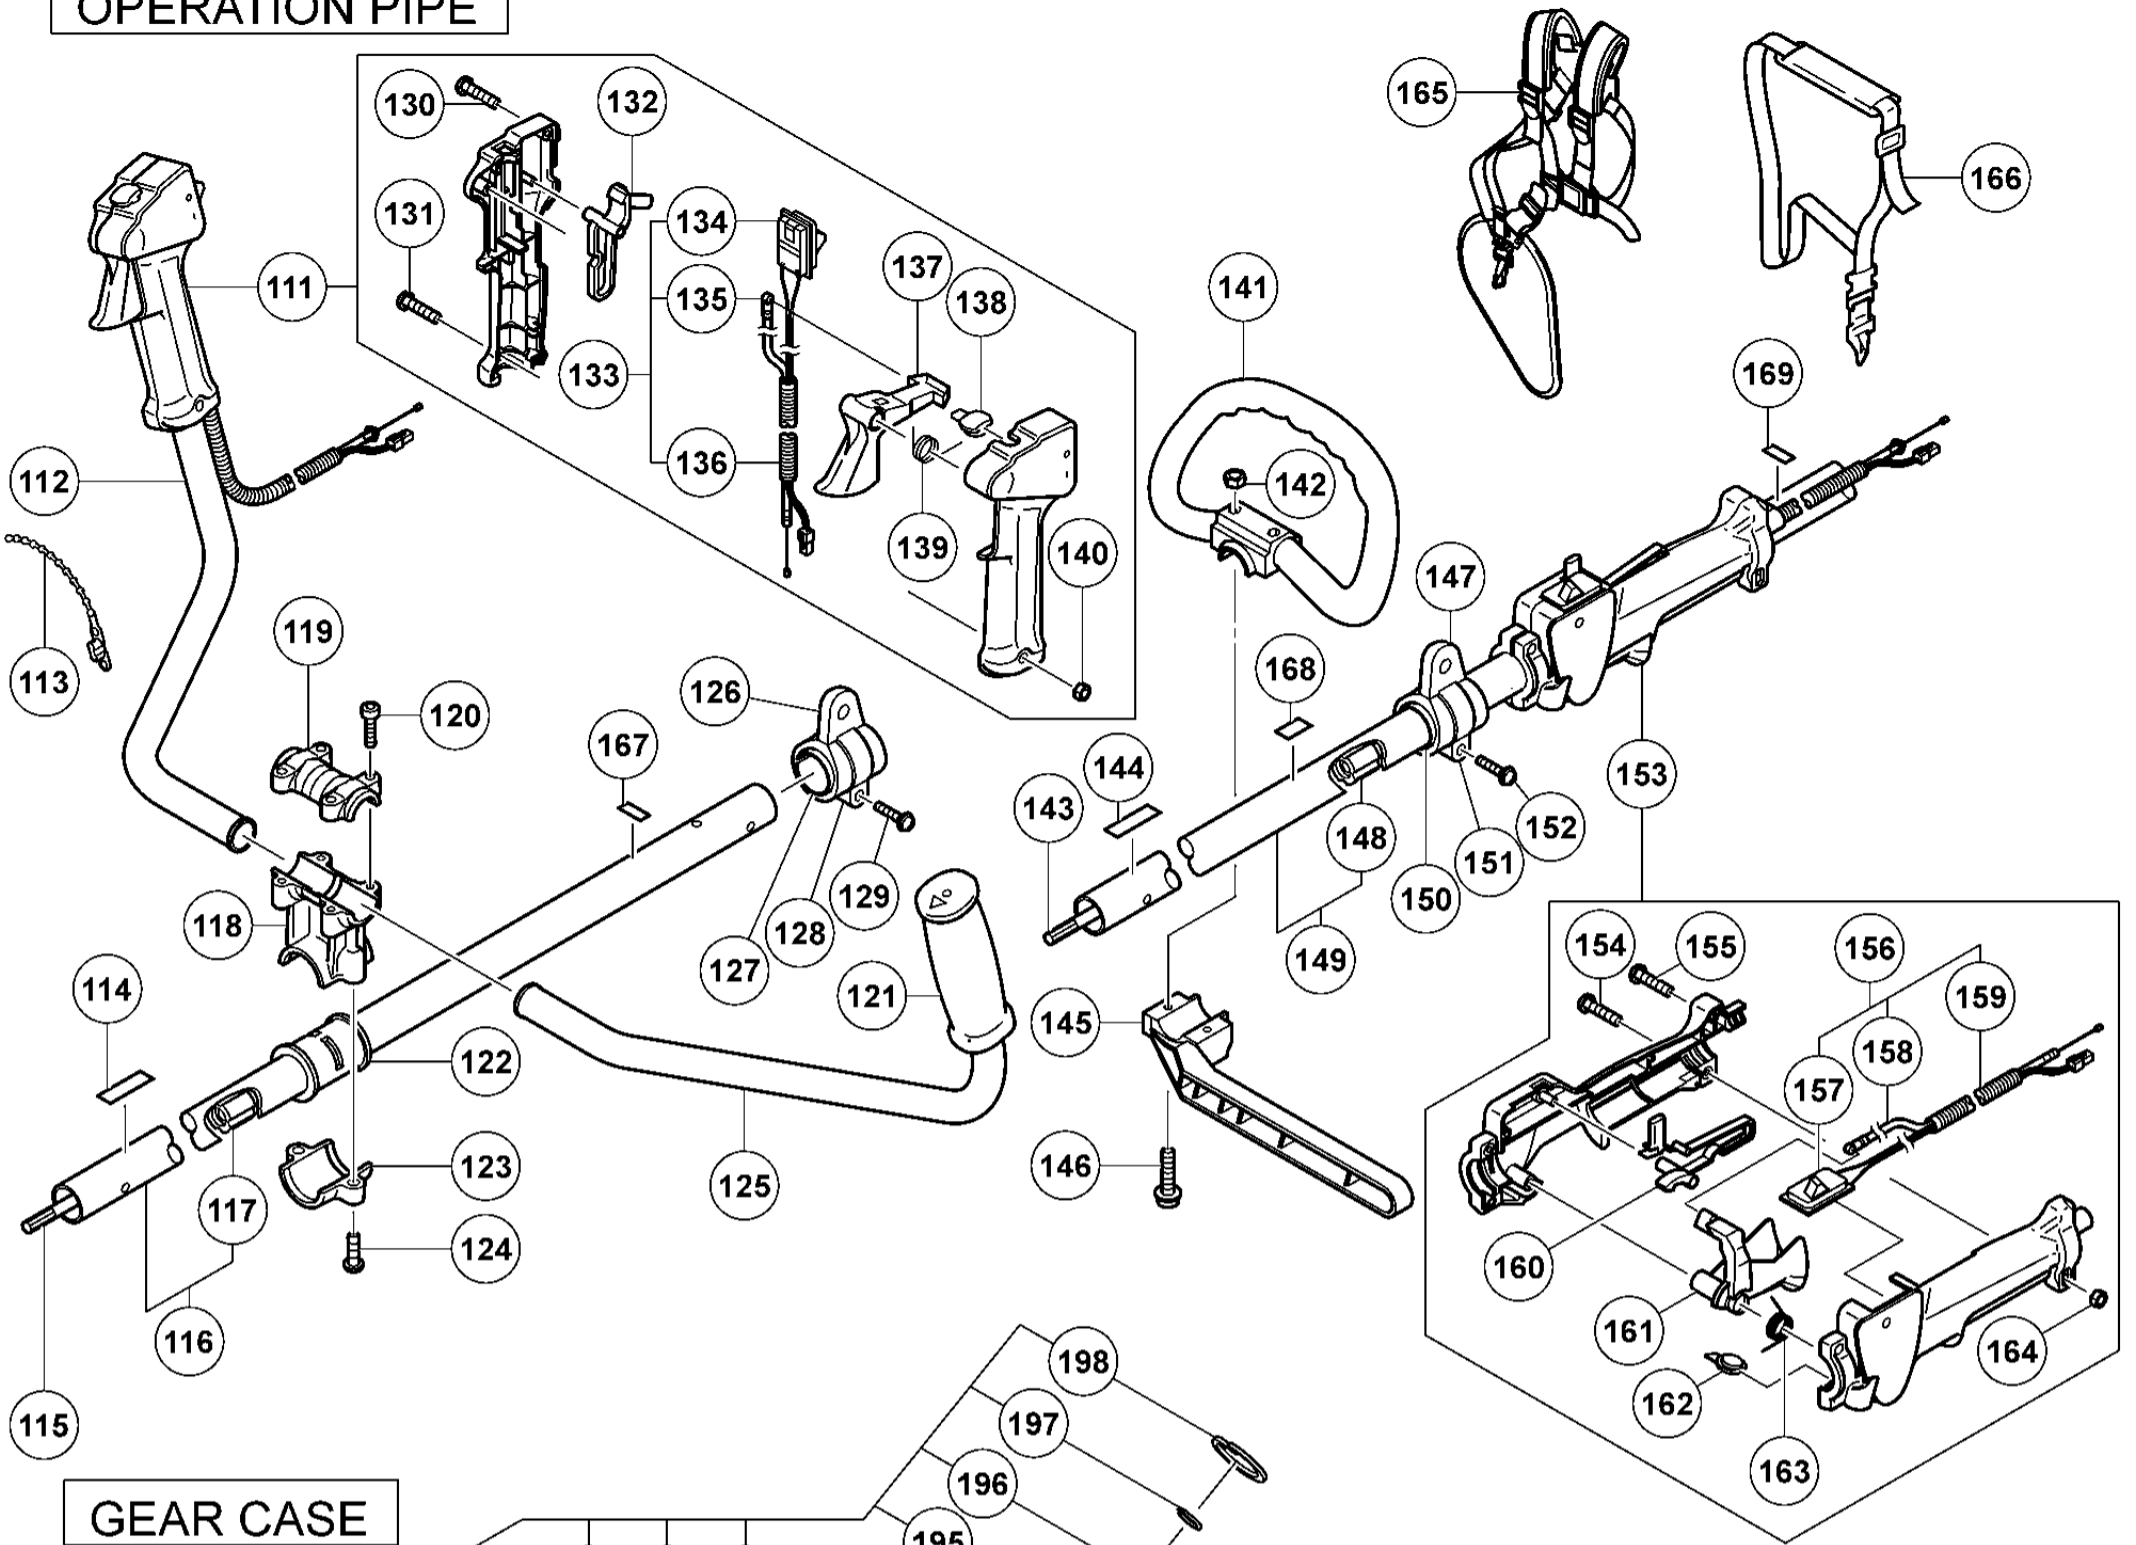

ENGINE-1

A

形名  
CG24EKS(1/4)

ENGINE-2

RECOIL STARTER

形名  
CG24EKS(2/4)

OPERATION PIPE

GEAR CASE

# CARBURETOR

# NYLON HEAD

形名  
CG24EKS(4/4)