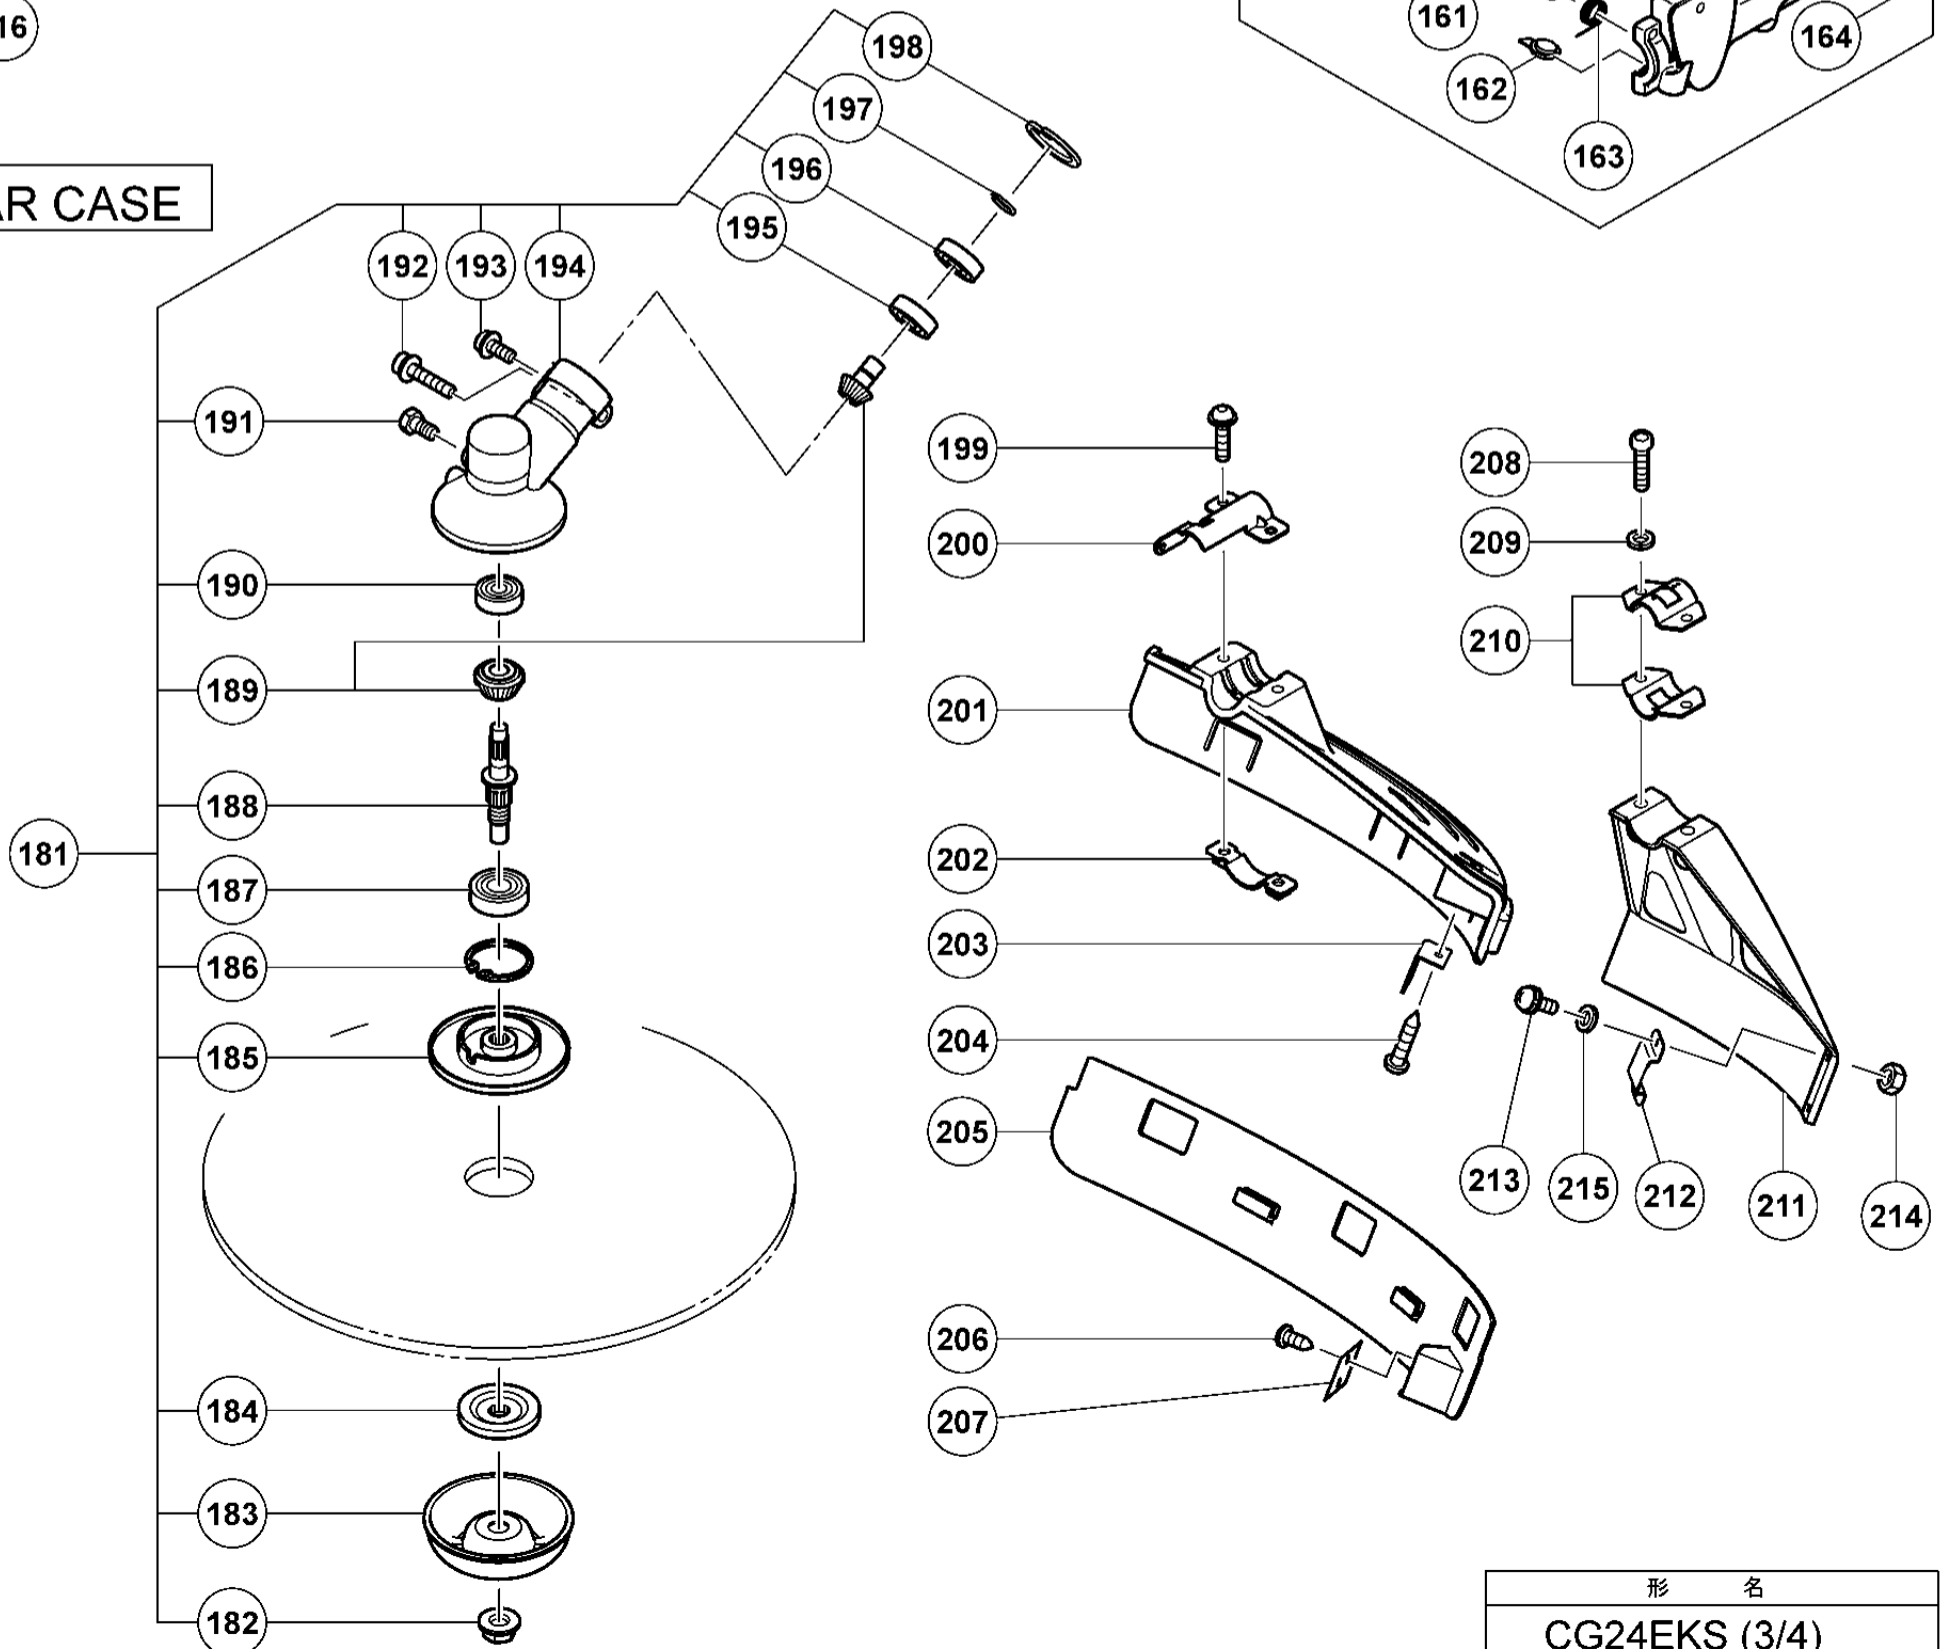

ENGINE-1

A

形名  
CG24EKS(1/4)

ENGINE-2

RECOIL STARTER

形名  
CG24EKS(2/4)

OPERATION PIPE

GEAR CASE

# CARBURETOR

# FUEL TANK

# NYLON HEAD

形名  
CG24EKS(4/4)