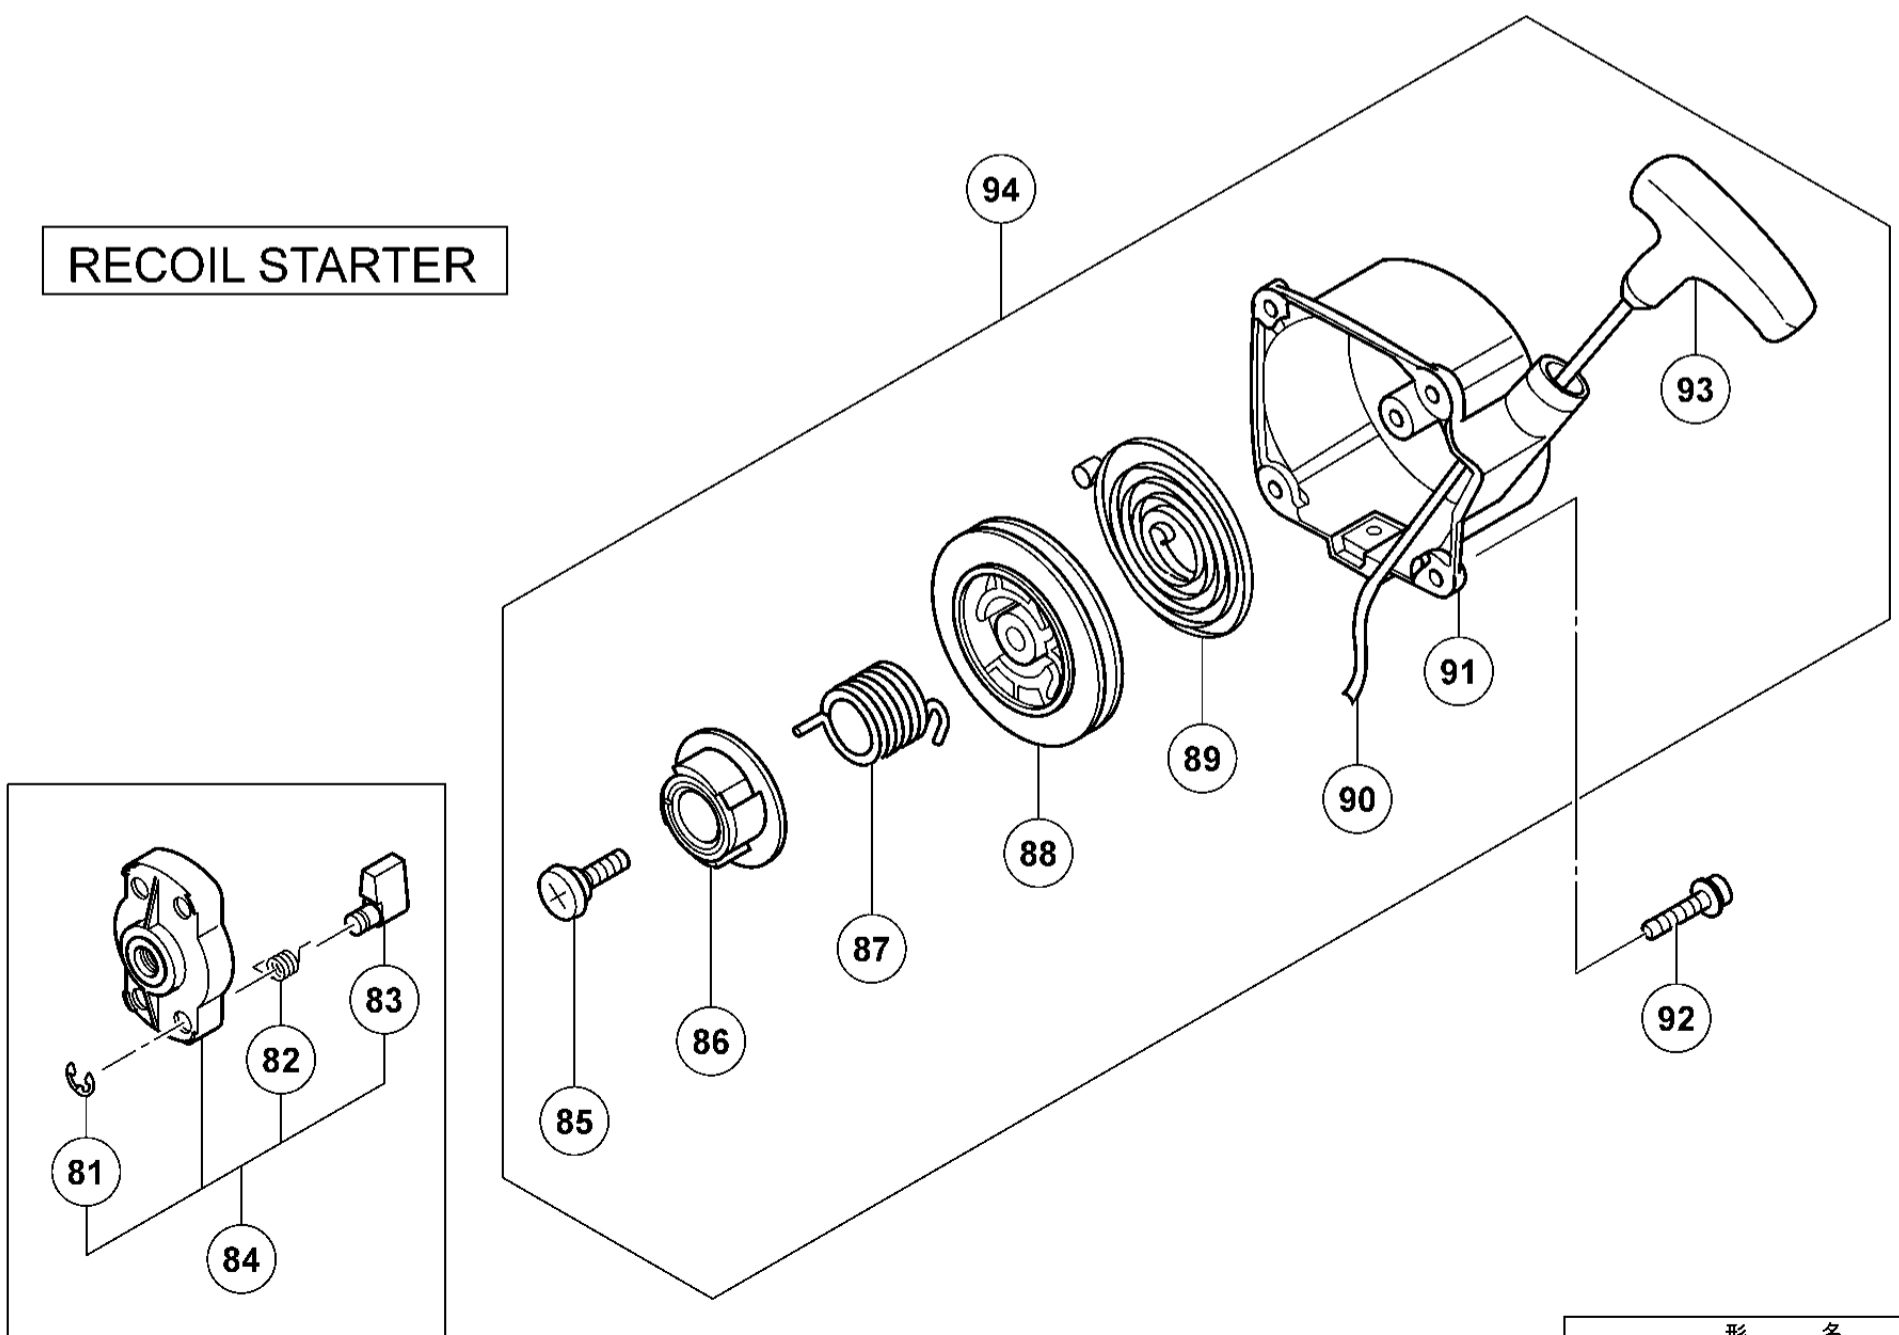

ENGINE-1

A

形名  
CG24EKS(1/4)

ENGINE-2

RECOIL STARTER

形名  
CG24EKS(2/4)

OPERATION PIPE

GEAR CASE

# NYLON HEAD

形名  
CG24EKS(4/4)