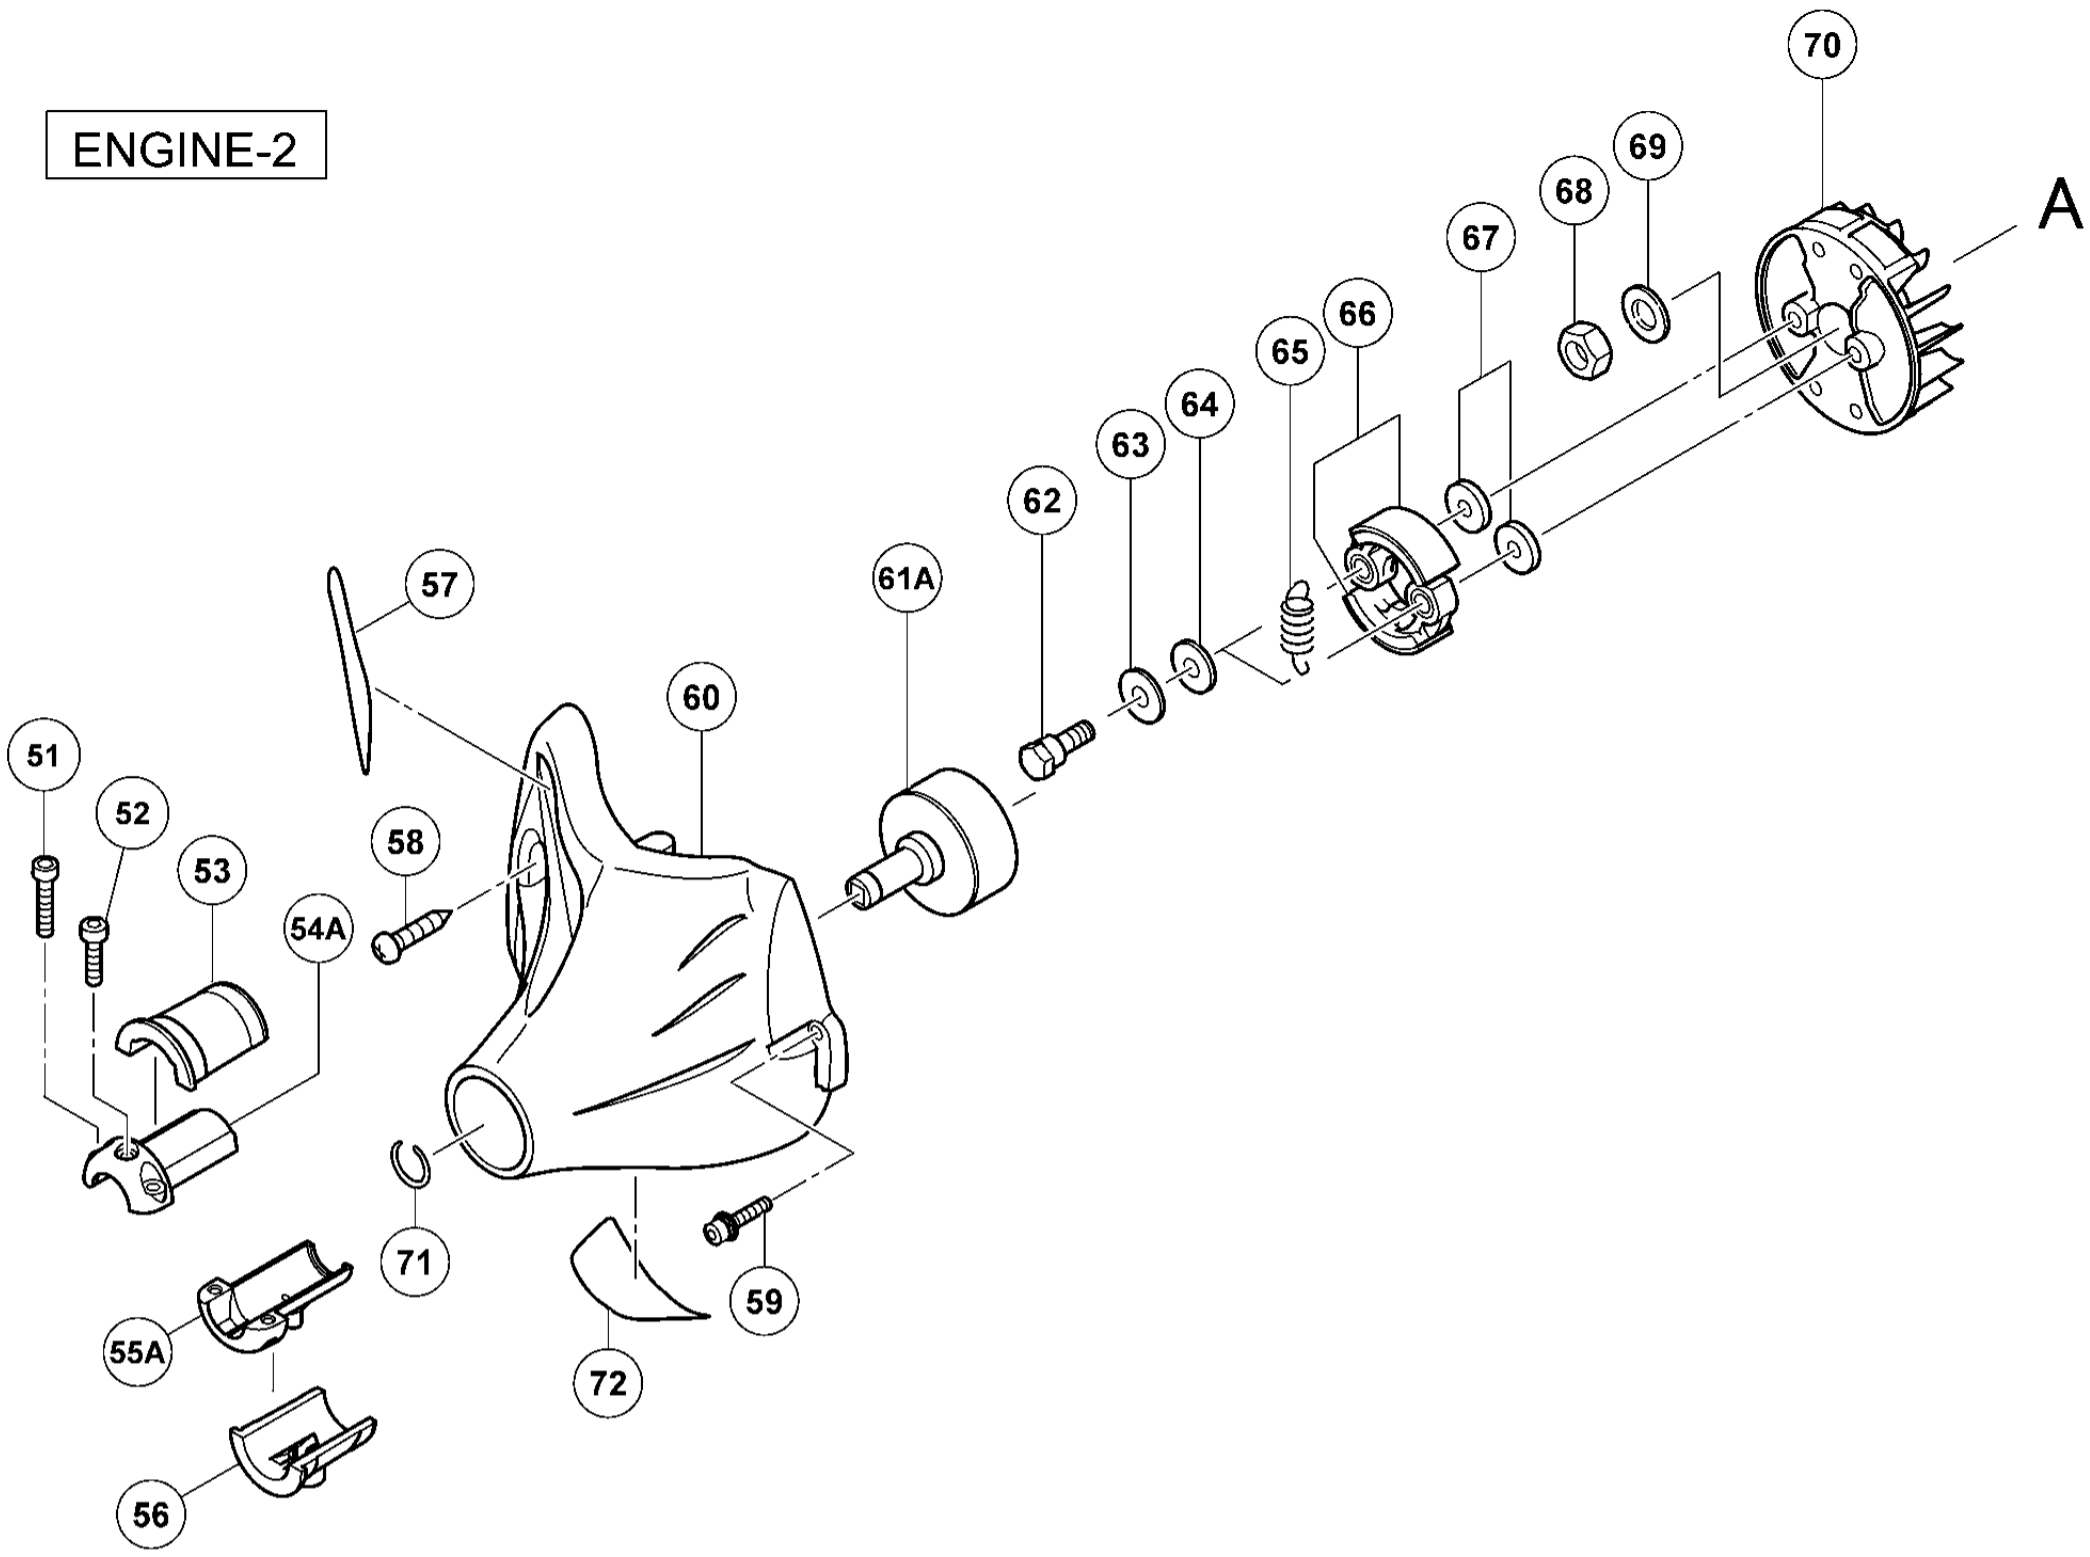

ENGINE-1

A

形名  
CG24EKS(1/4)

ENGINE-2

RECOIL STARTER

形名  
CG24EKS(2/4)

OPERATION PIPE

GEAR CASE

# CARBURETOR

# NYLON HEAD

形名  
CG24EKS(4/4)