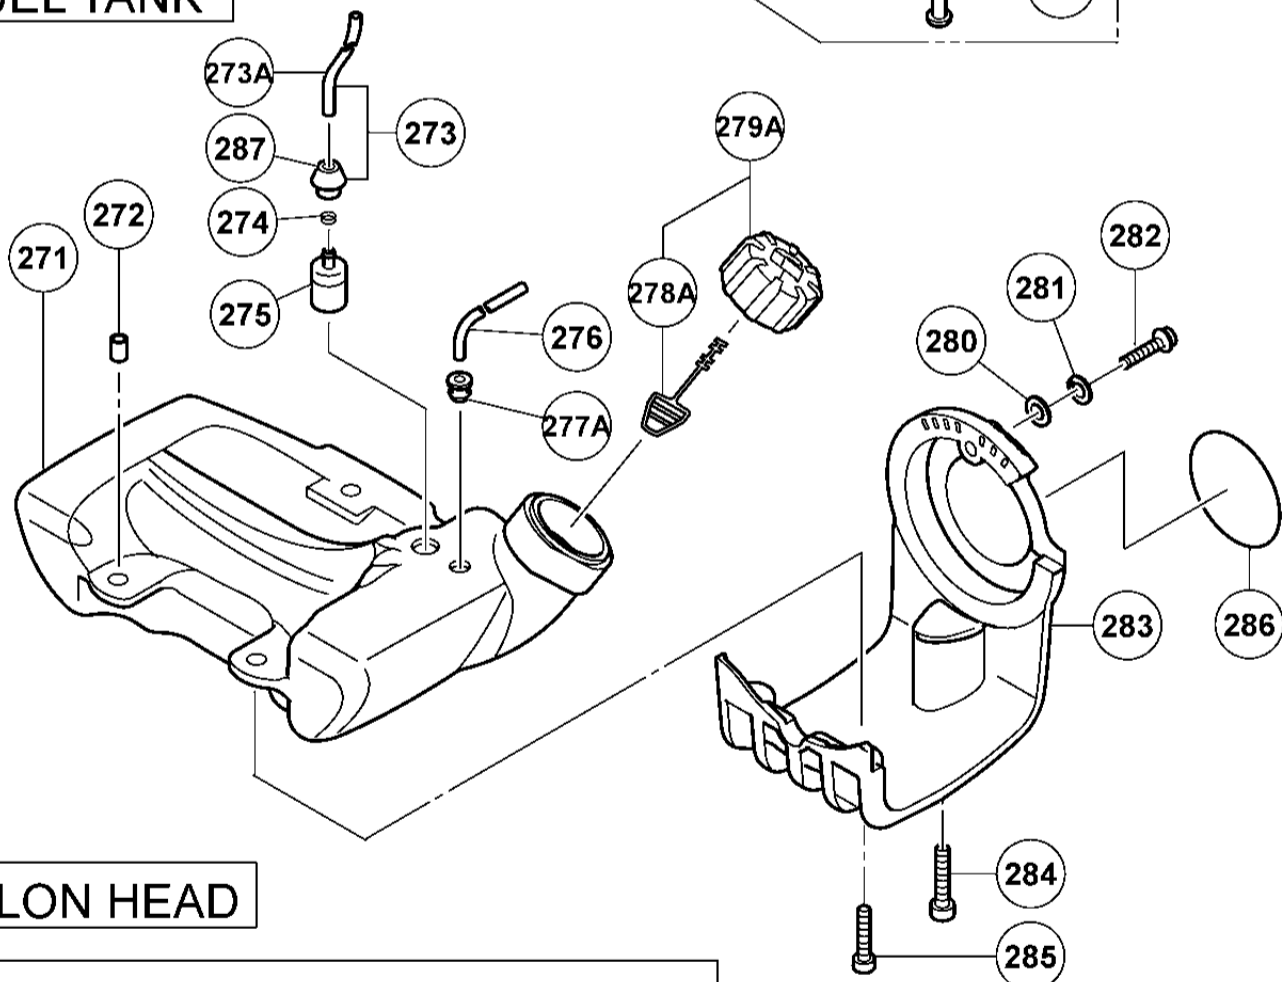

ENGINE-1

A

形名  
CG24EKS(1/4)

ENGINE-2

RECOIL STARTER

形名  
CG24EKS(2/4)

OPERATION PIPE

GEAR CASE

# NYLON HEAD

形名  
CG24EKS(4/4)