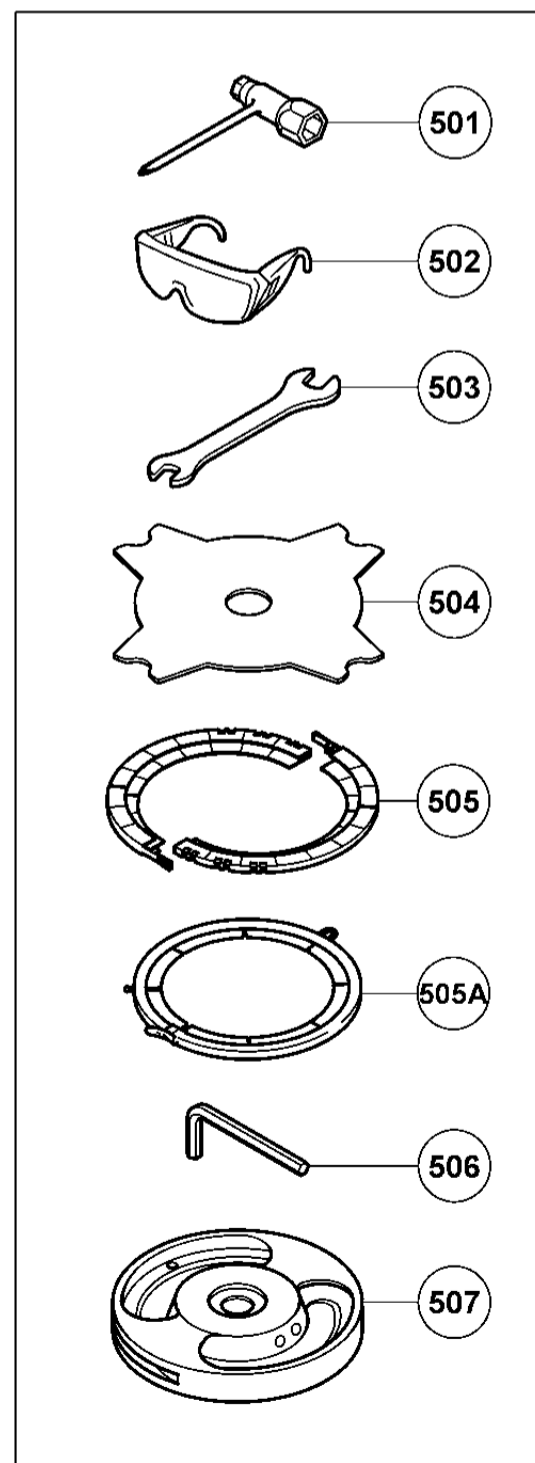

ENGINE-1

A

形名  
CG24EKS(1/4)

ENGINE-2

RECOIL STARTER

形名  
CG24EKS(2/4)

OPERATION PIPE

GEAR CASE

# NYLON HEAD

形名  
CG24EKS(4/4)