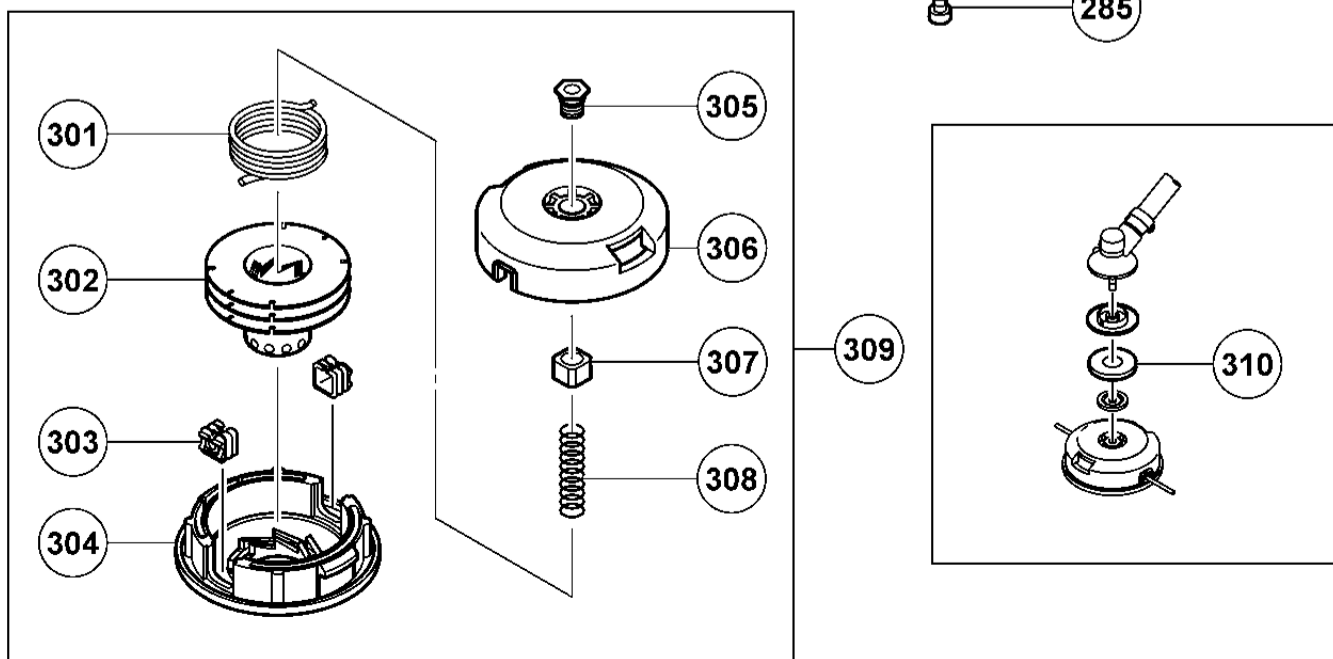

ENGINE-1

A

形名  
CG24EKS(1/4)

ENGINE-2

RECOIL STARTER

形名  
CG24EKS(2/4)

OPERATION PIPE

GEAR CASE

# NYLON HEAD

形名  
CG24EKS(4/4)