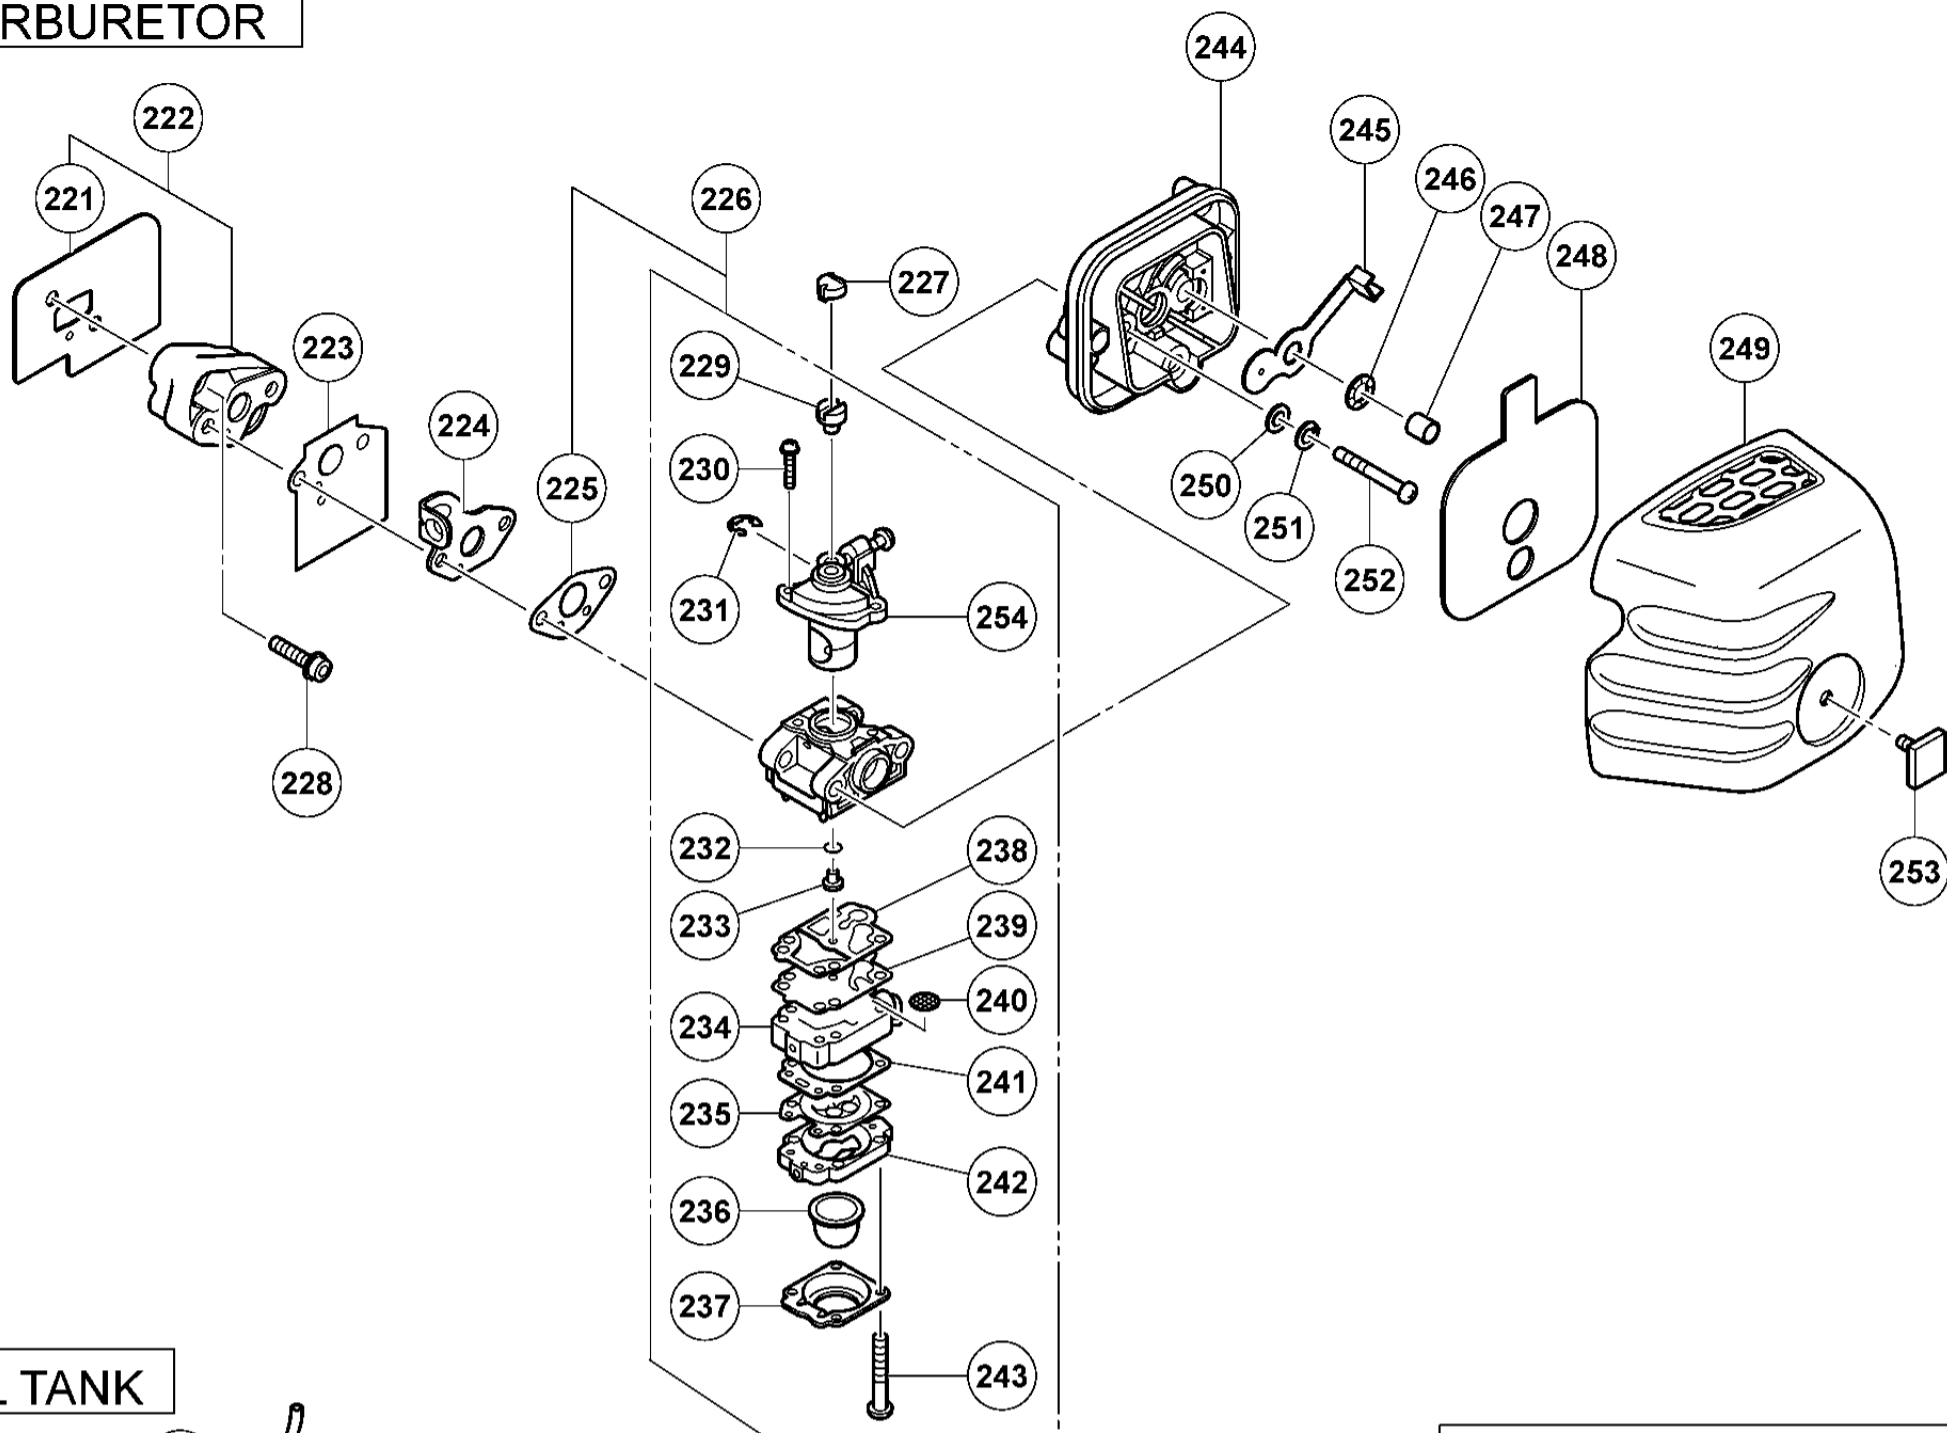

ENGINE-1

A

形名  
CG24EKS(1/4)

ENGINE-2

RECOIL STARTER

形名  
CG24EKS(2/4)

OPERATION PIPE

GEAR CASE

# CARBURETOR

# NYLON HEAD

形名  
CG24EKS(4/4)