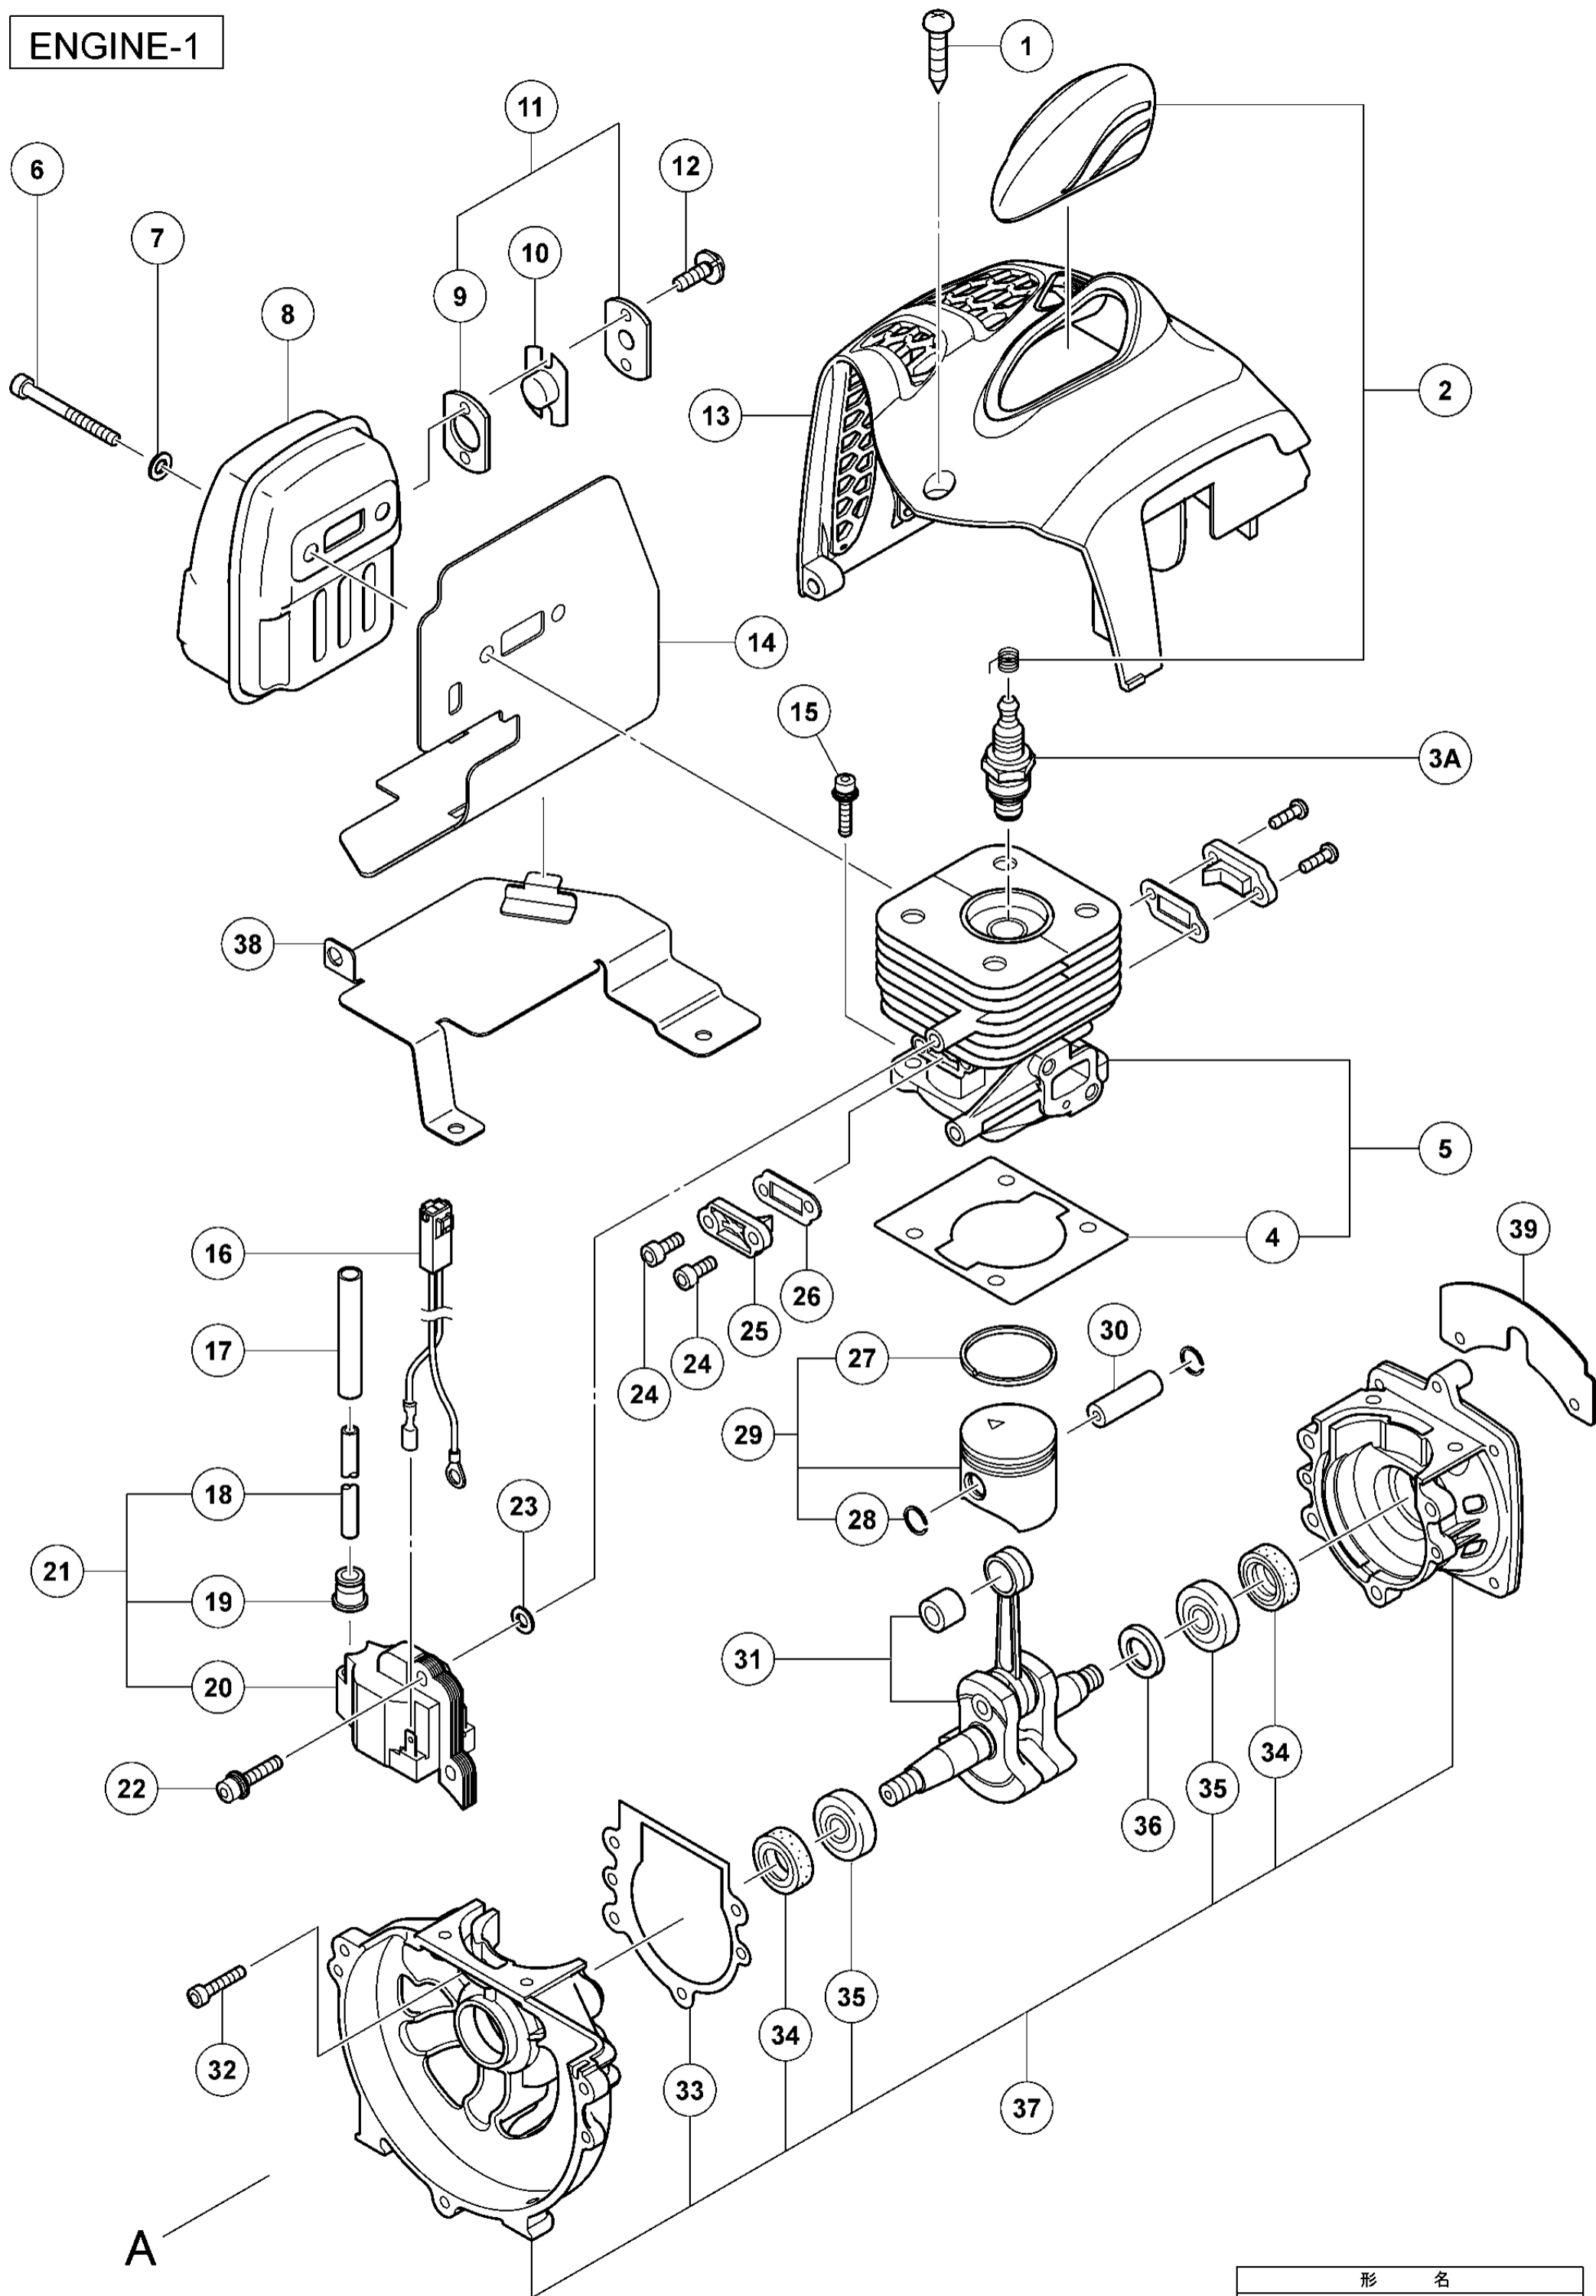

ENGINE-1

A

形名  
CG24EKS(1/4)

ENGINE-2

RECOIL STARTER

形名  
CG24EKS(2/4)

OPERATION PIPE

GEAR CASE

# CARBURETOR

# NYLON HEAD

形名  
CG24EKS(4/4)