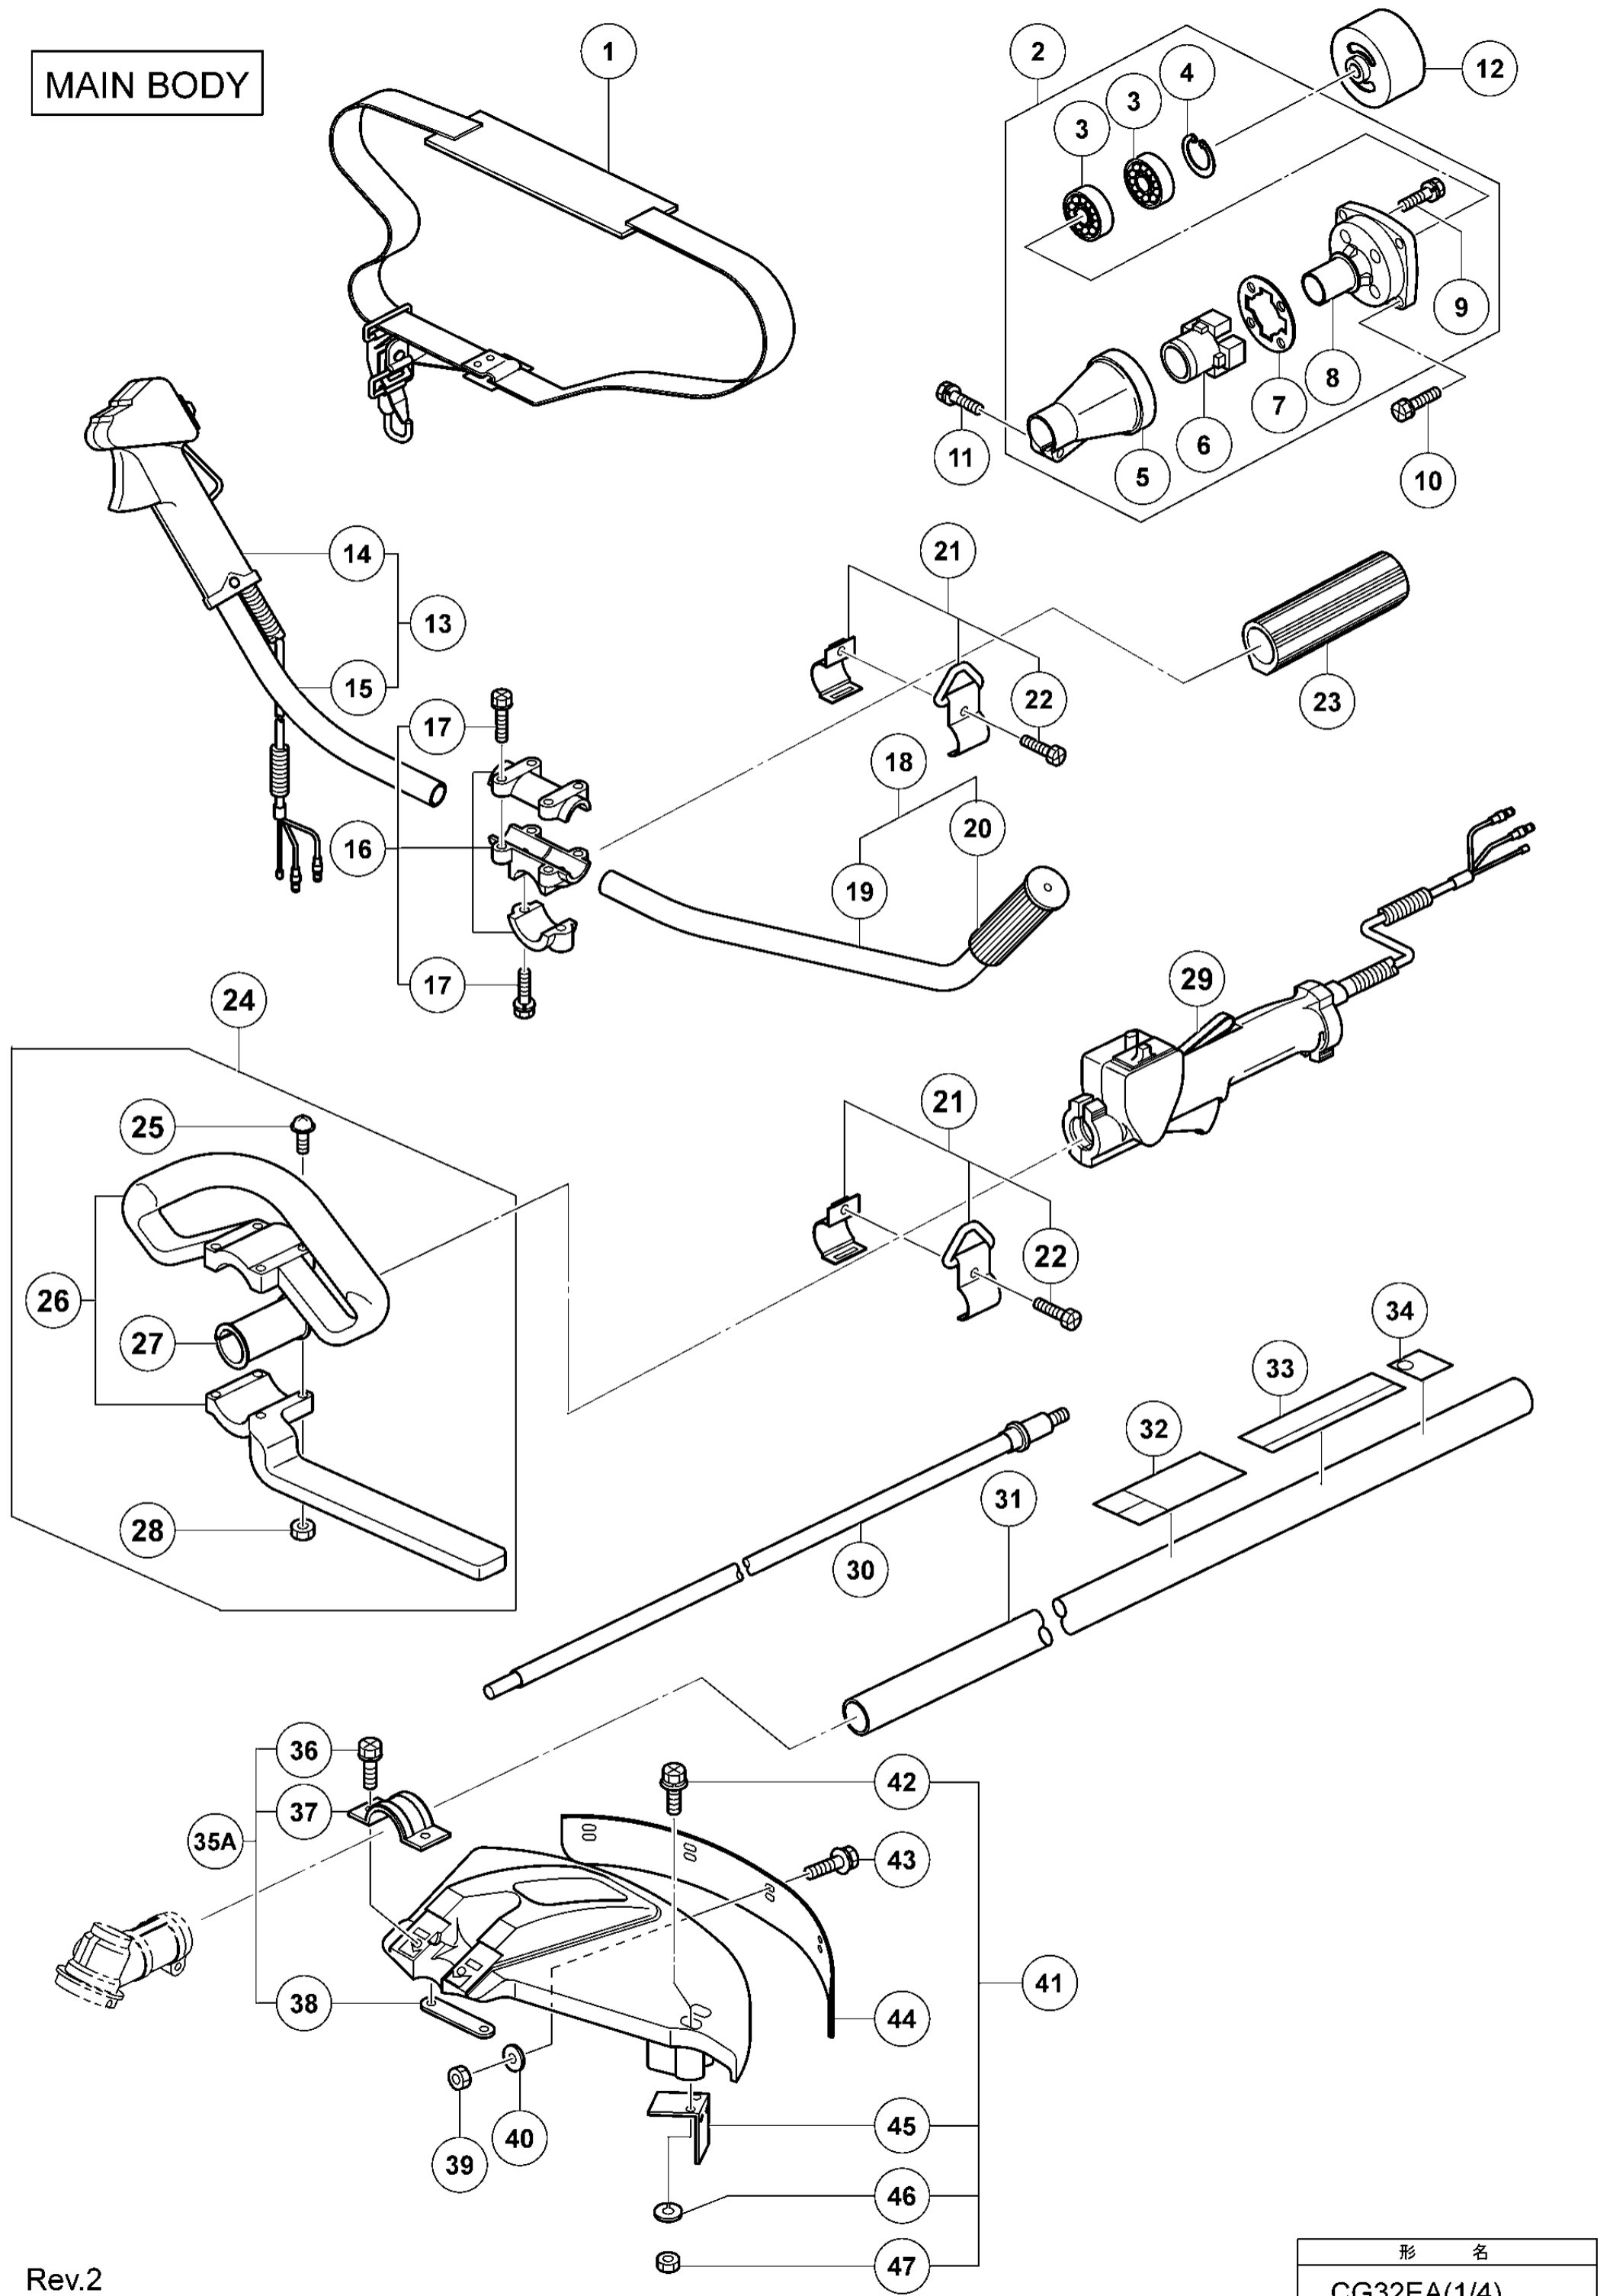

MAIN BODY

GEAR CASE

ENGINE

Rev.1

CARBURETOR , FUEL TANK

形名
CG32EA(4/4)