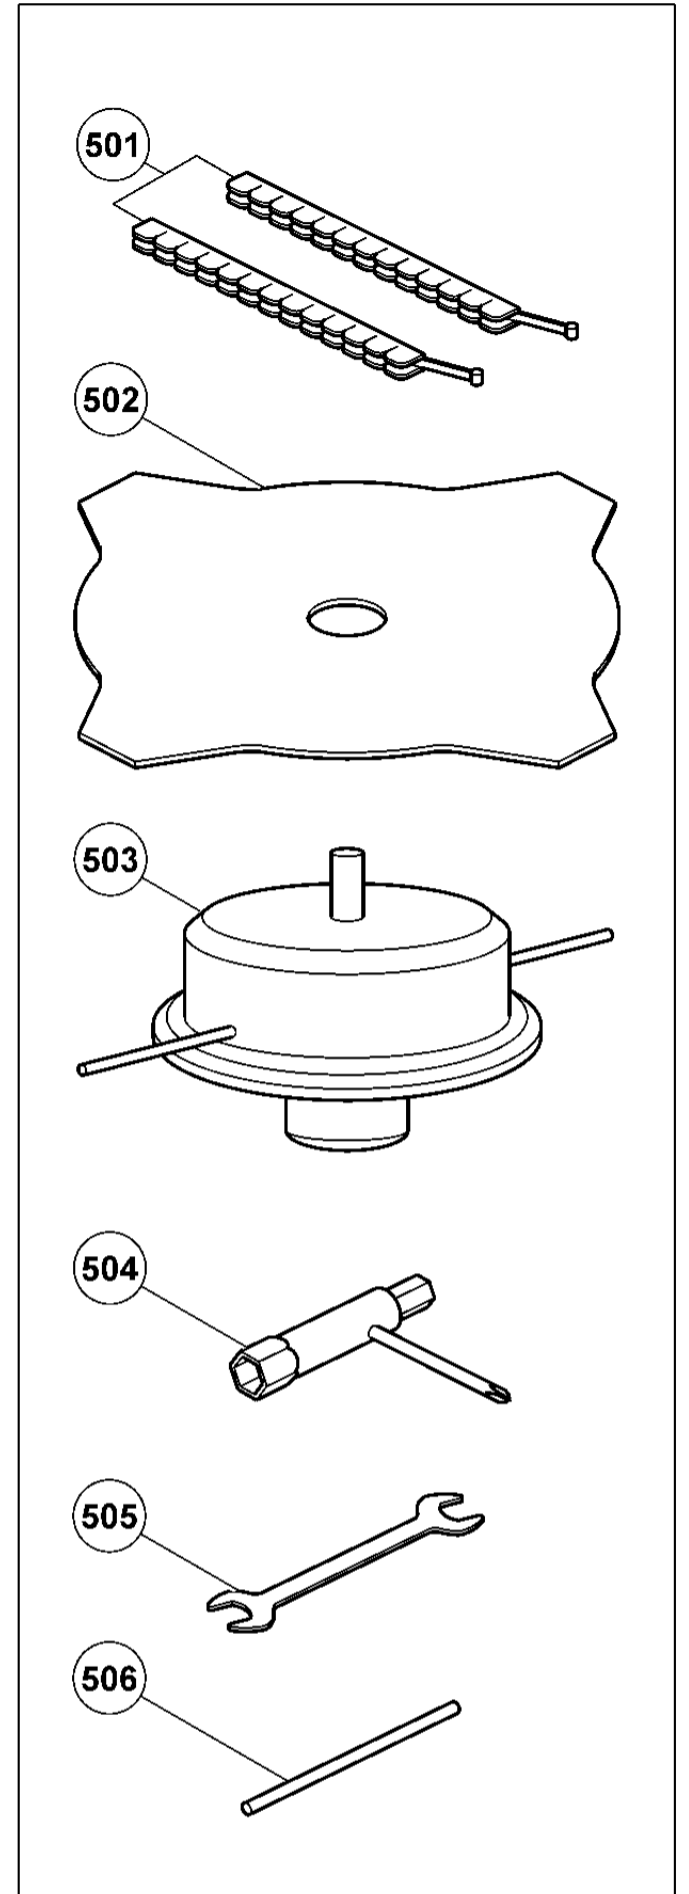

MAIN BODY

GEAR CASE

ENGINE

Rev.1

CARBURETOR , FUEL TANK

形名
CG32EA(4/4)