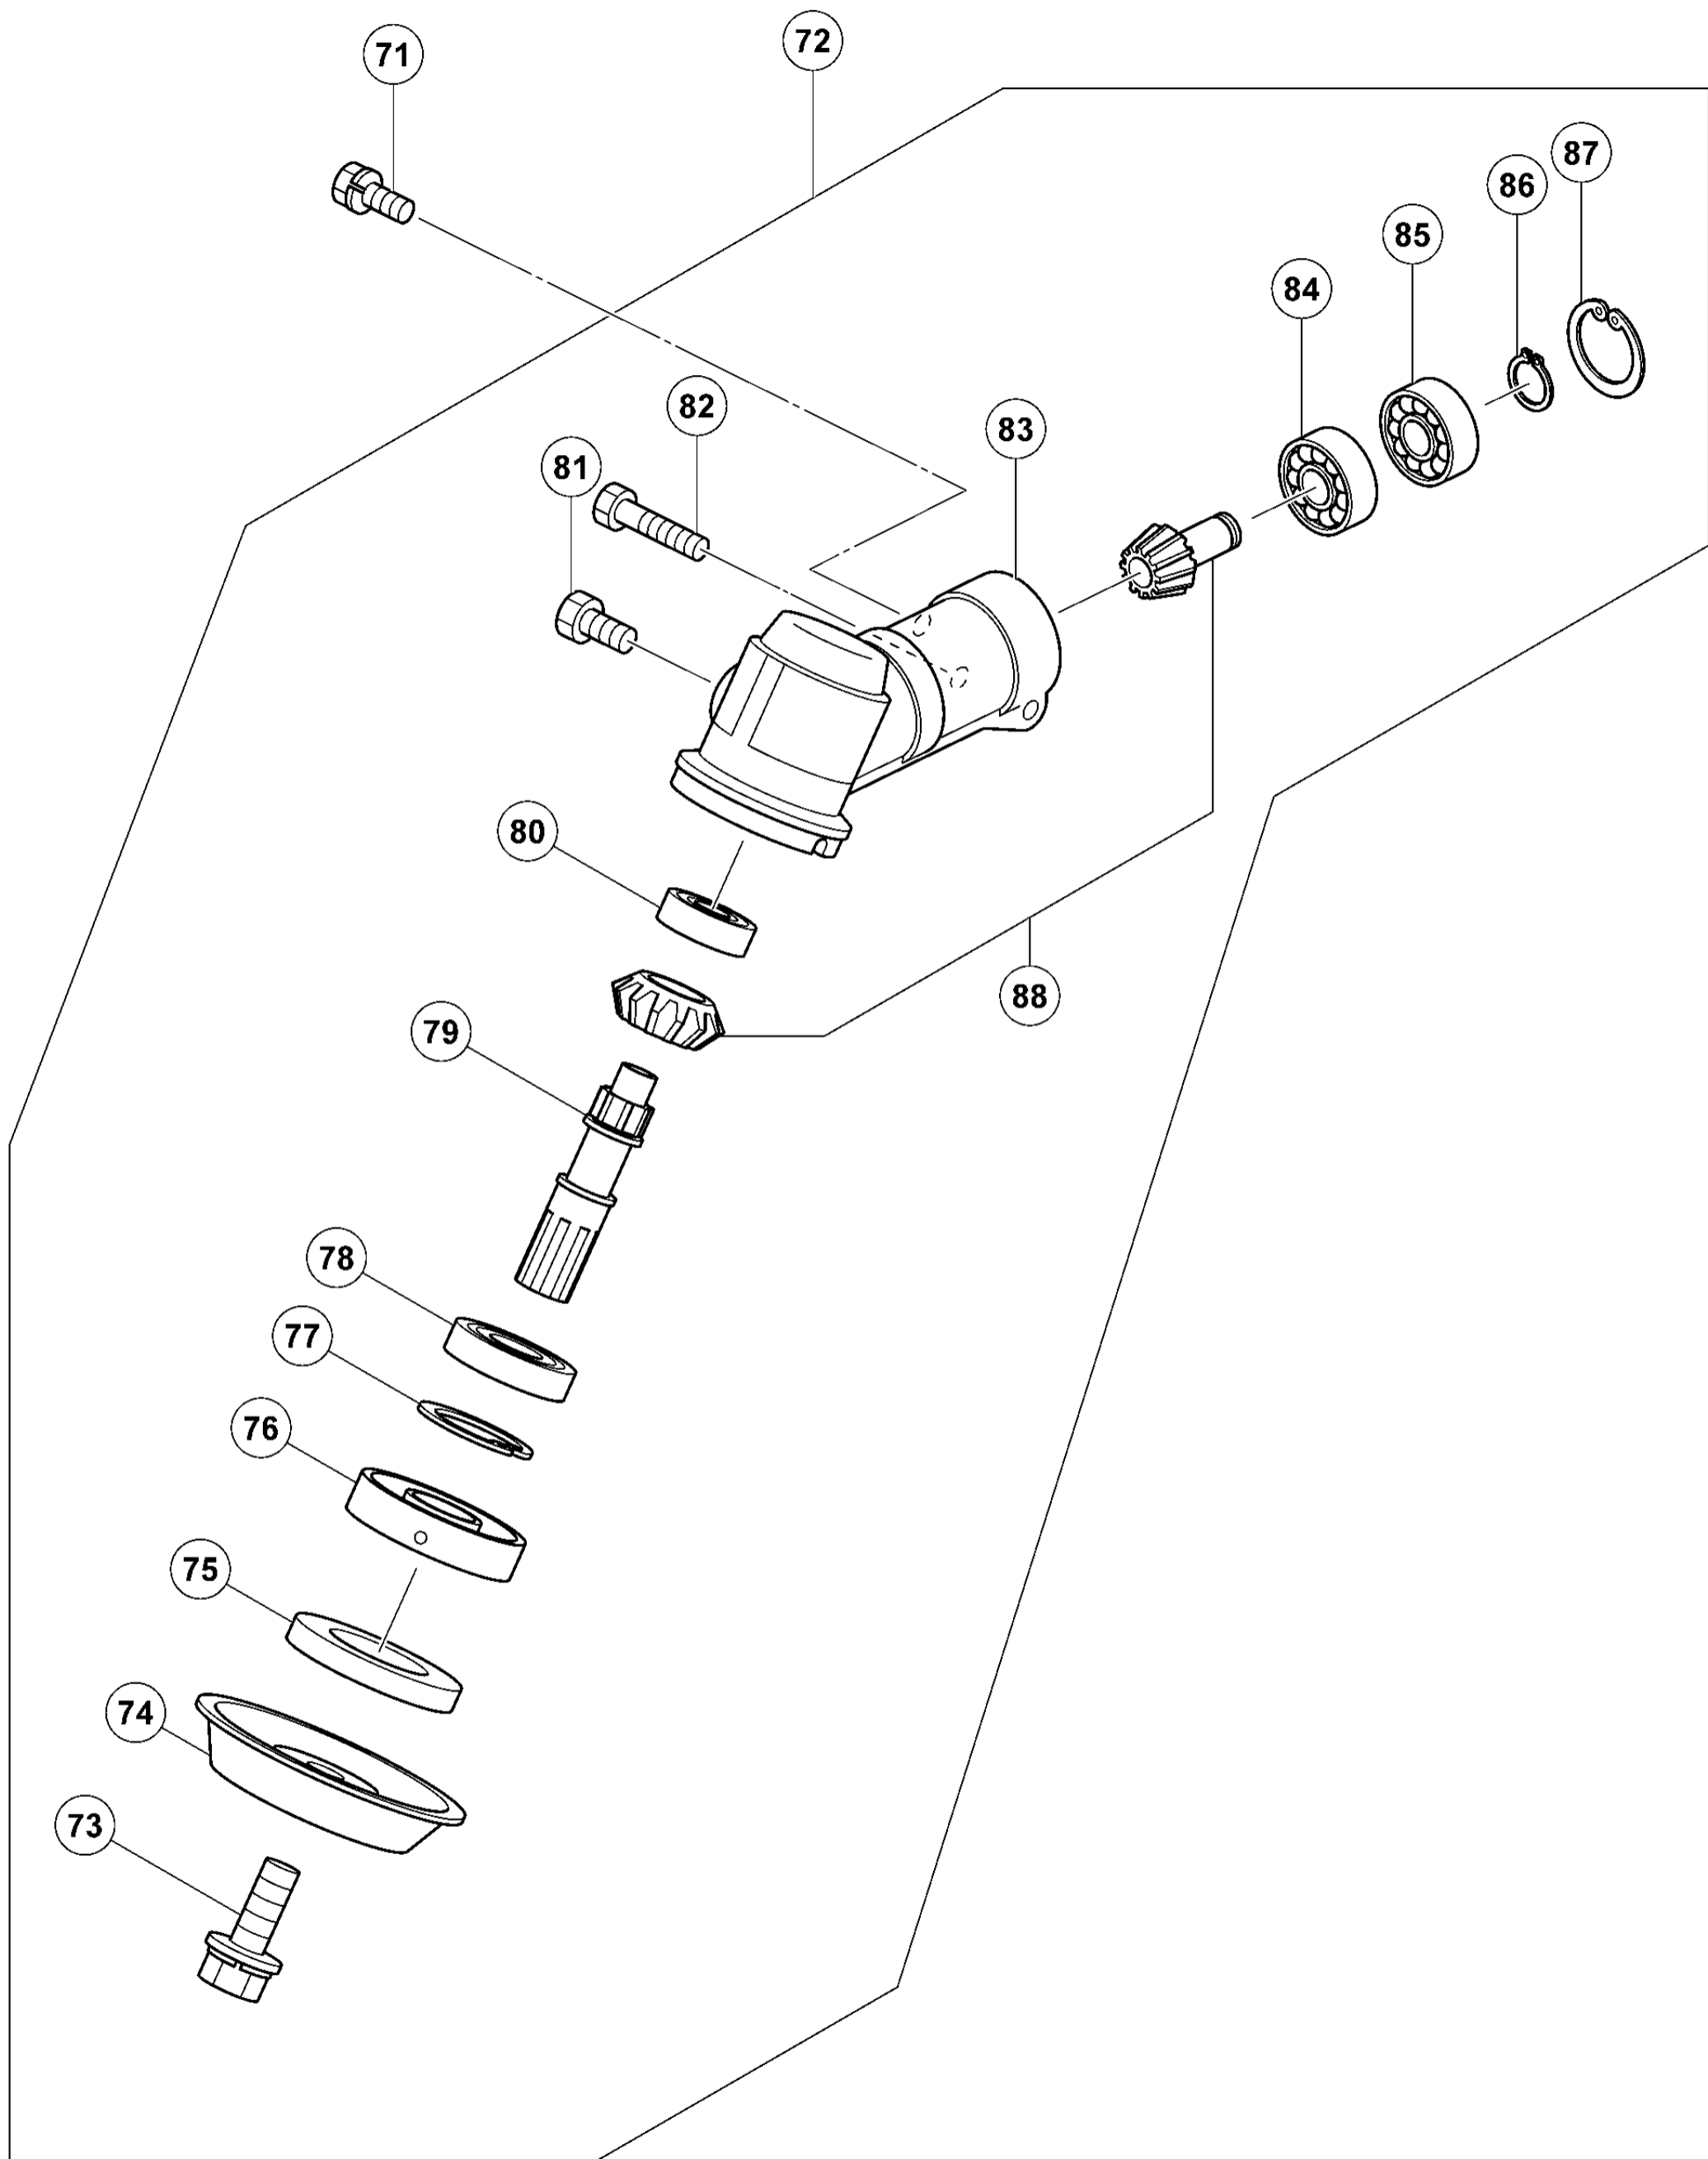

MAIN BODY

GEAR CASE

ENGINE

Rev.1

CARBURETOR , FUEL TANK

形名
CG32EA(4/4)