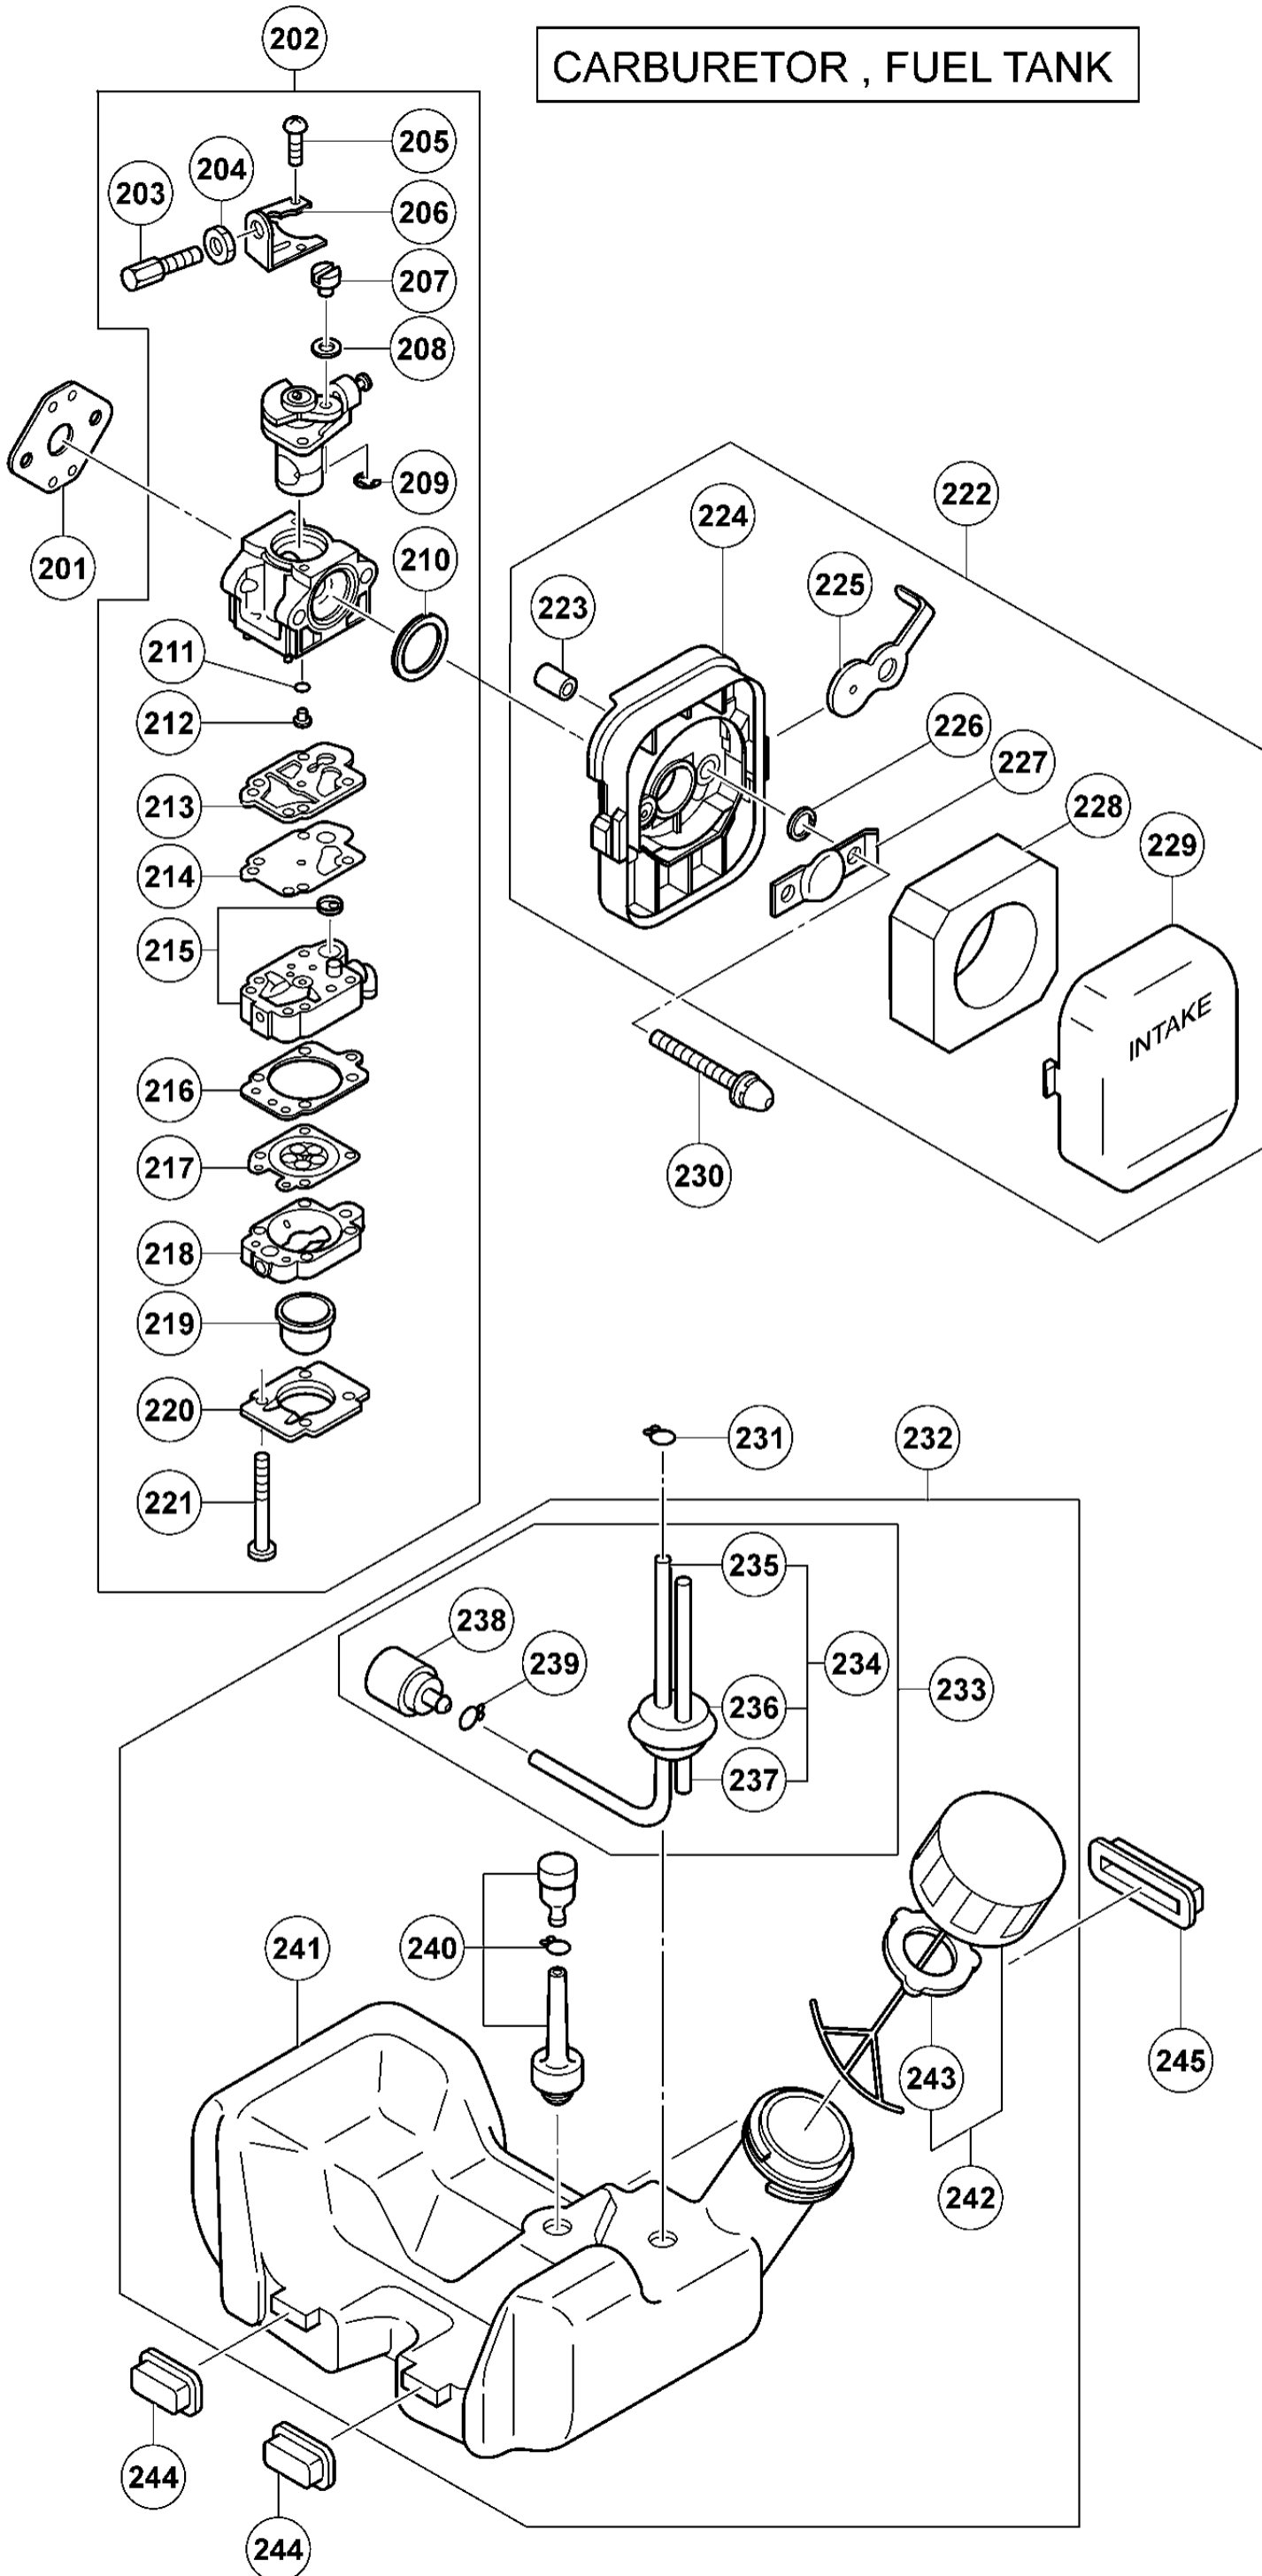

MAIN BODY

GEAR CASE

ENGINE

Rev.1

CARBURETOR , FUEL TANK

形名
CG32EA(4/4)