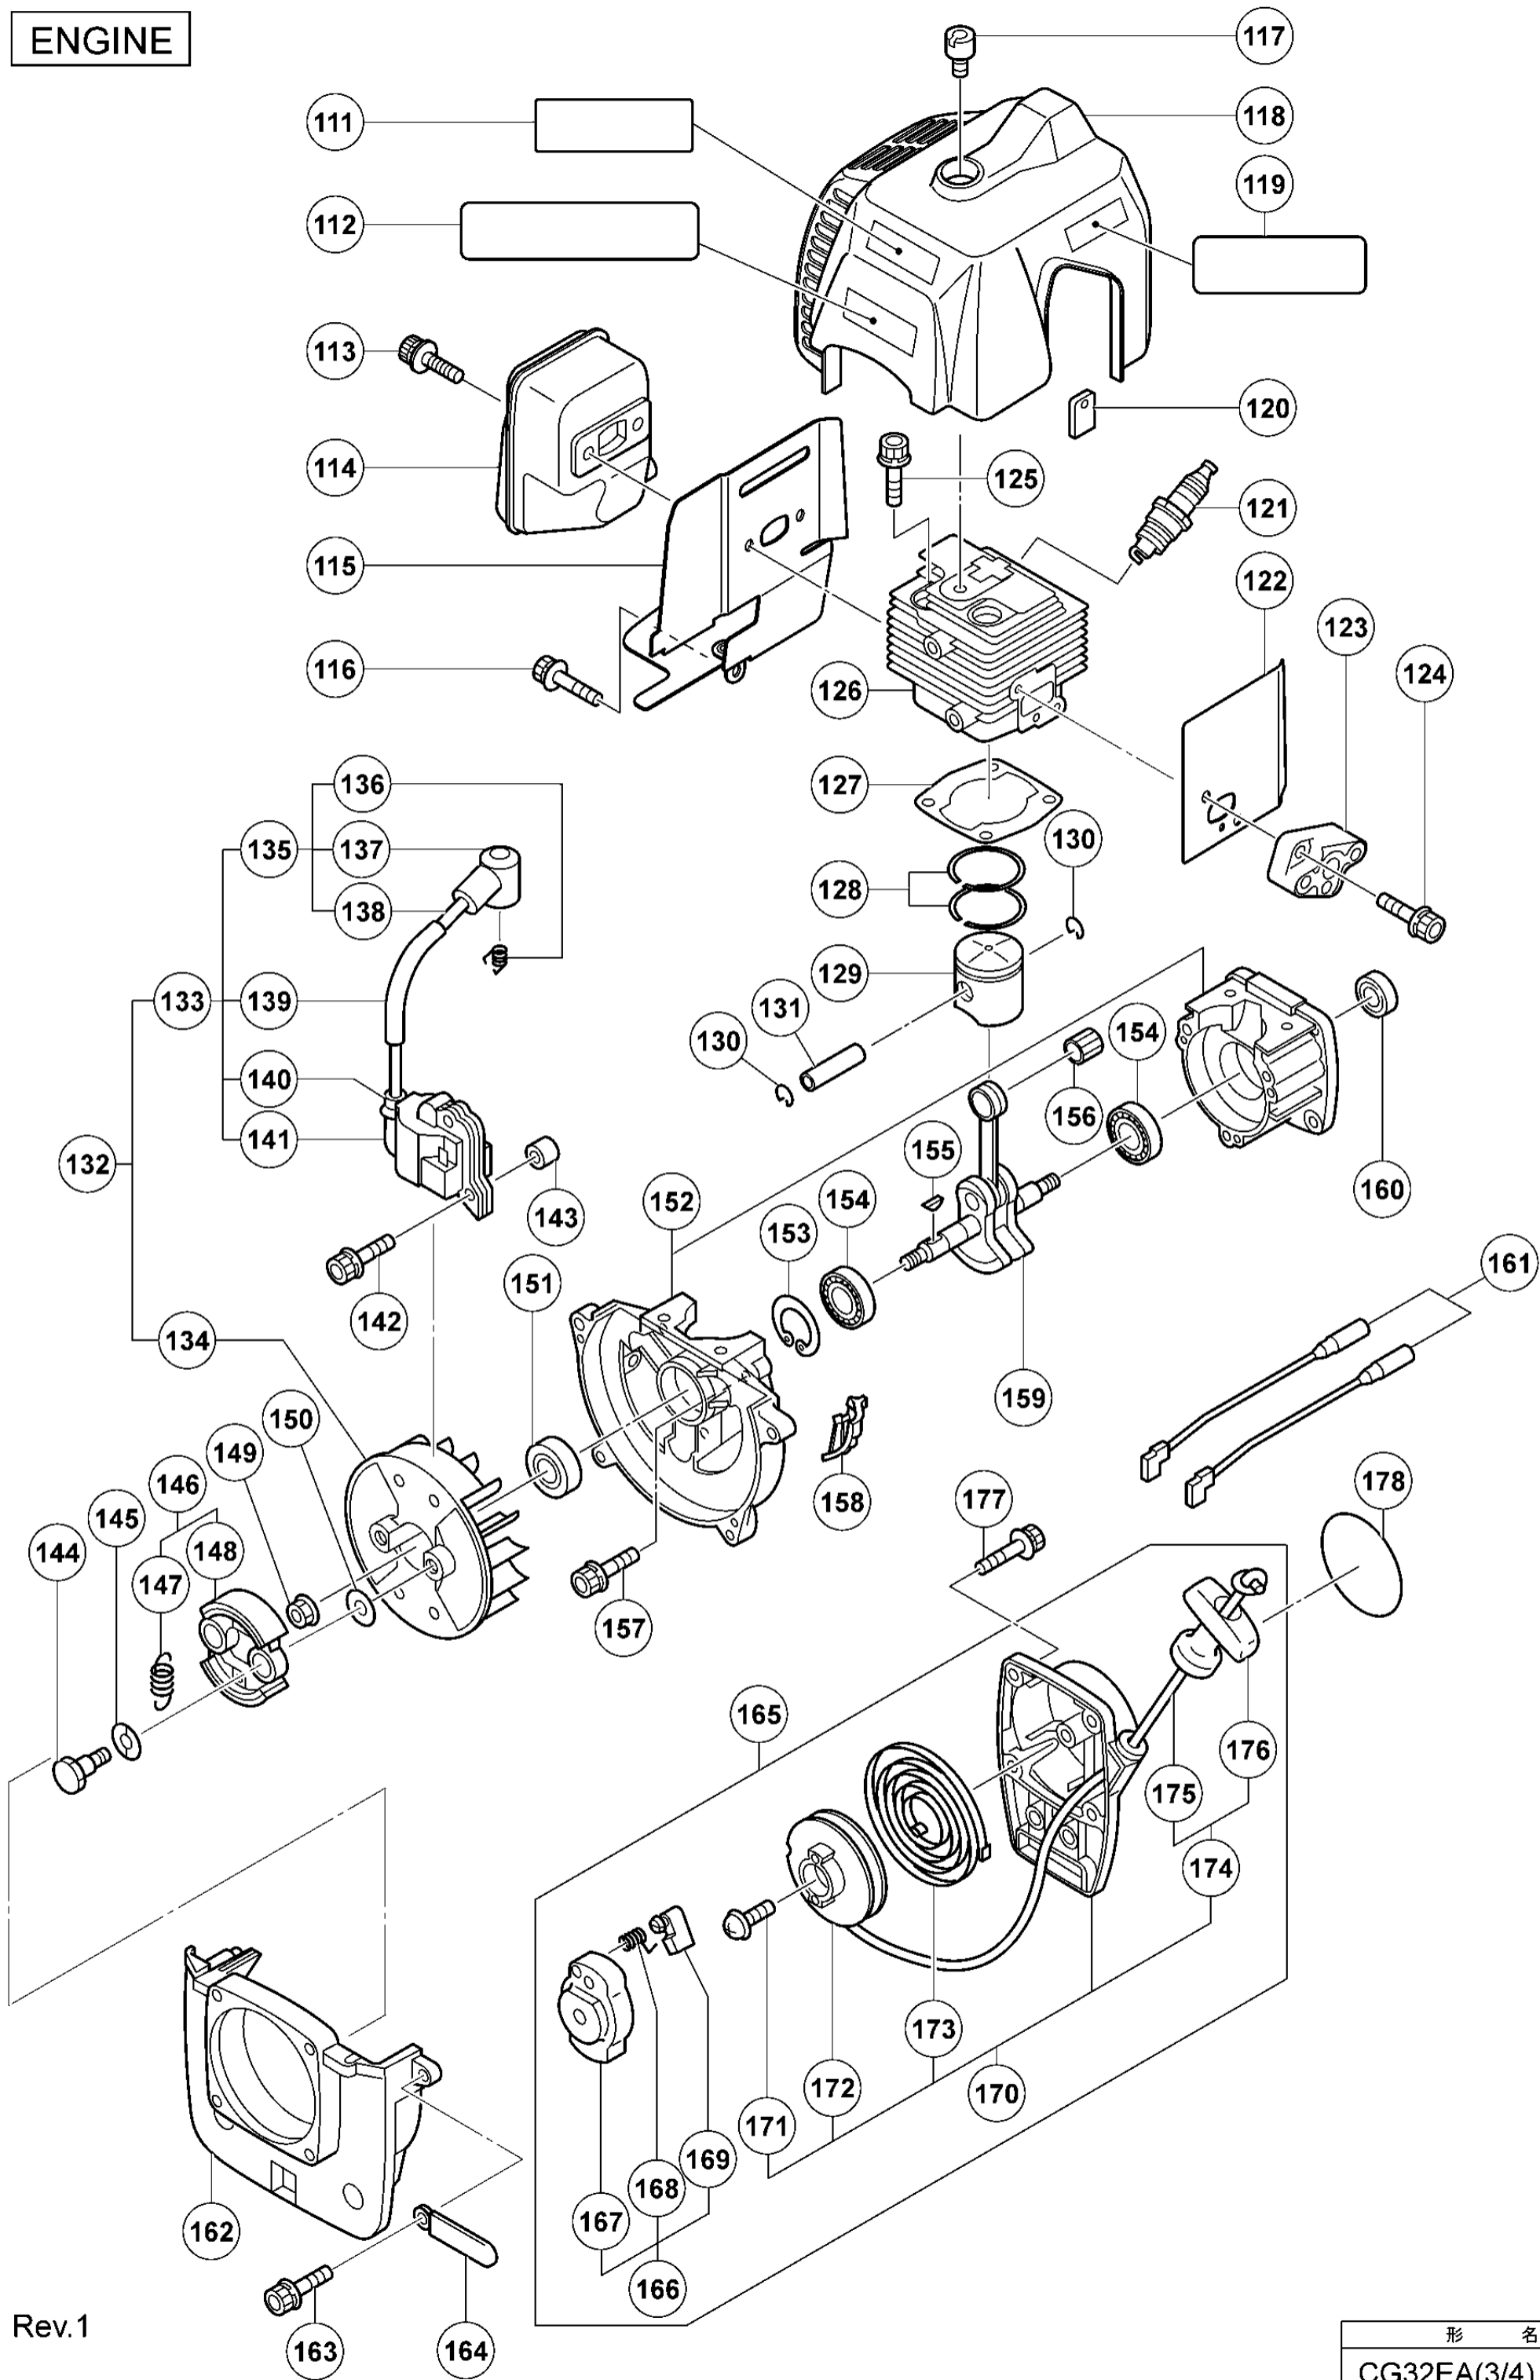

MAIN BODY

GEAR CASE

ENGINE

Rev.1

CARBURETOR , FUEL TANK

形名
CG32EA(4/4)