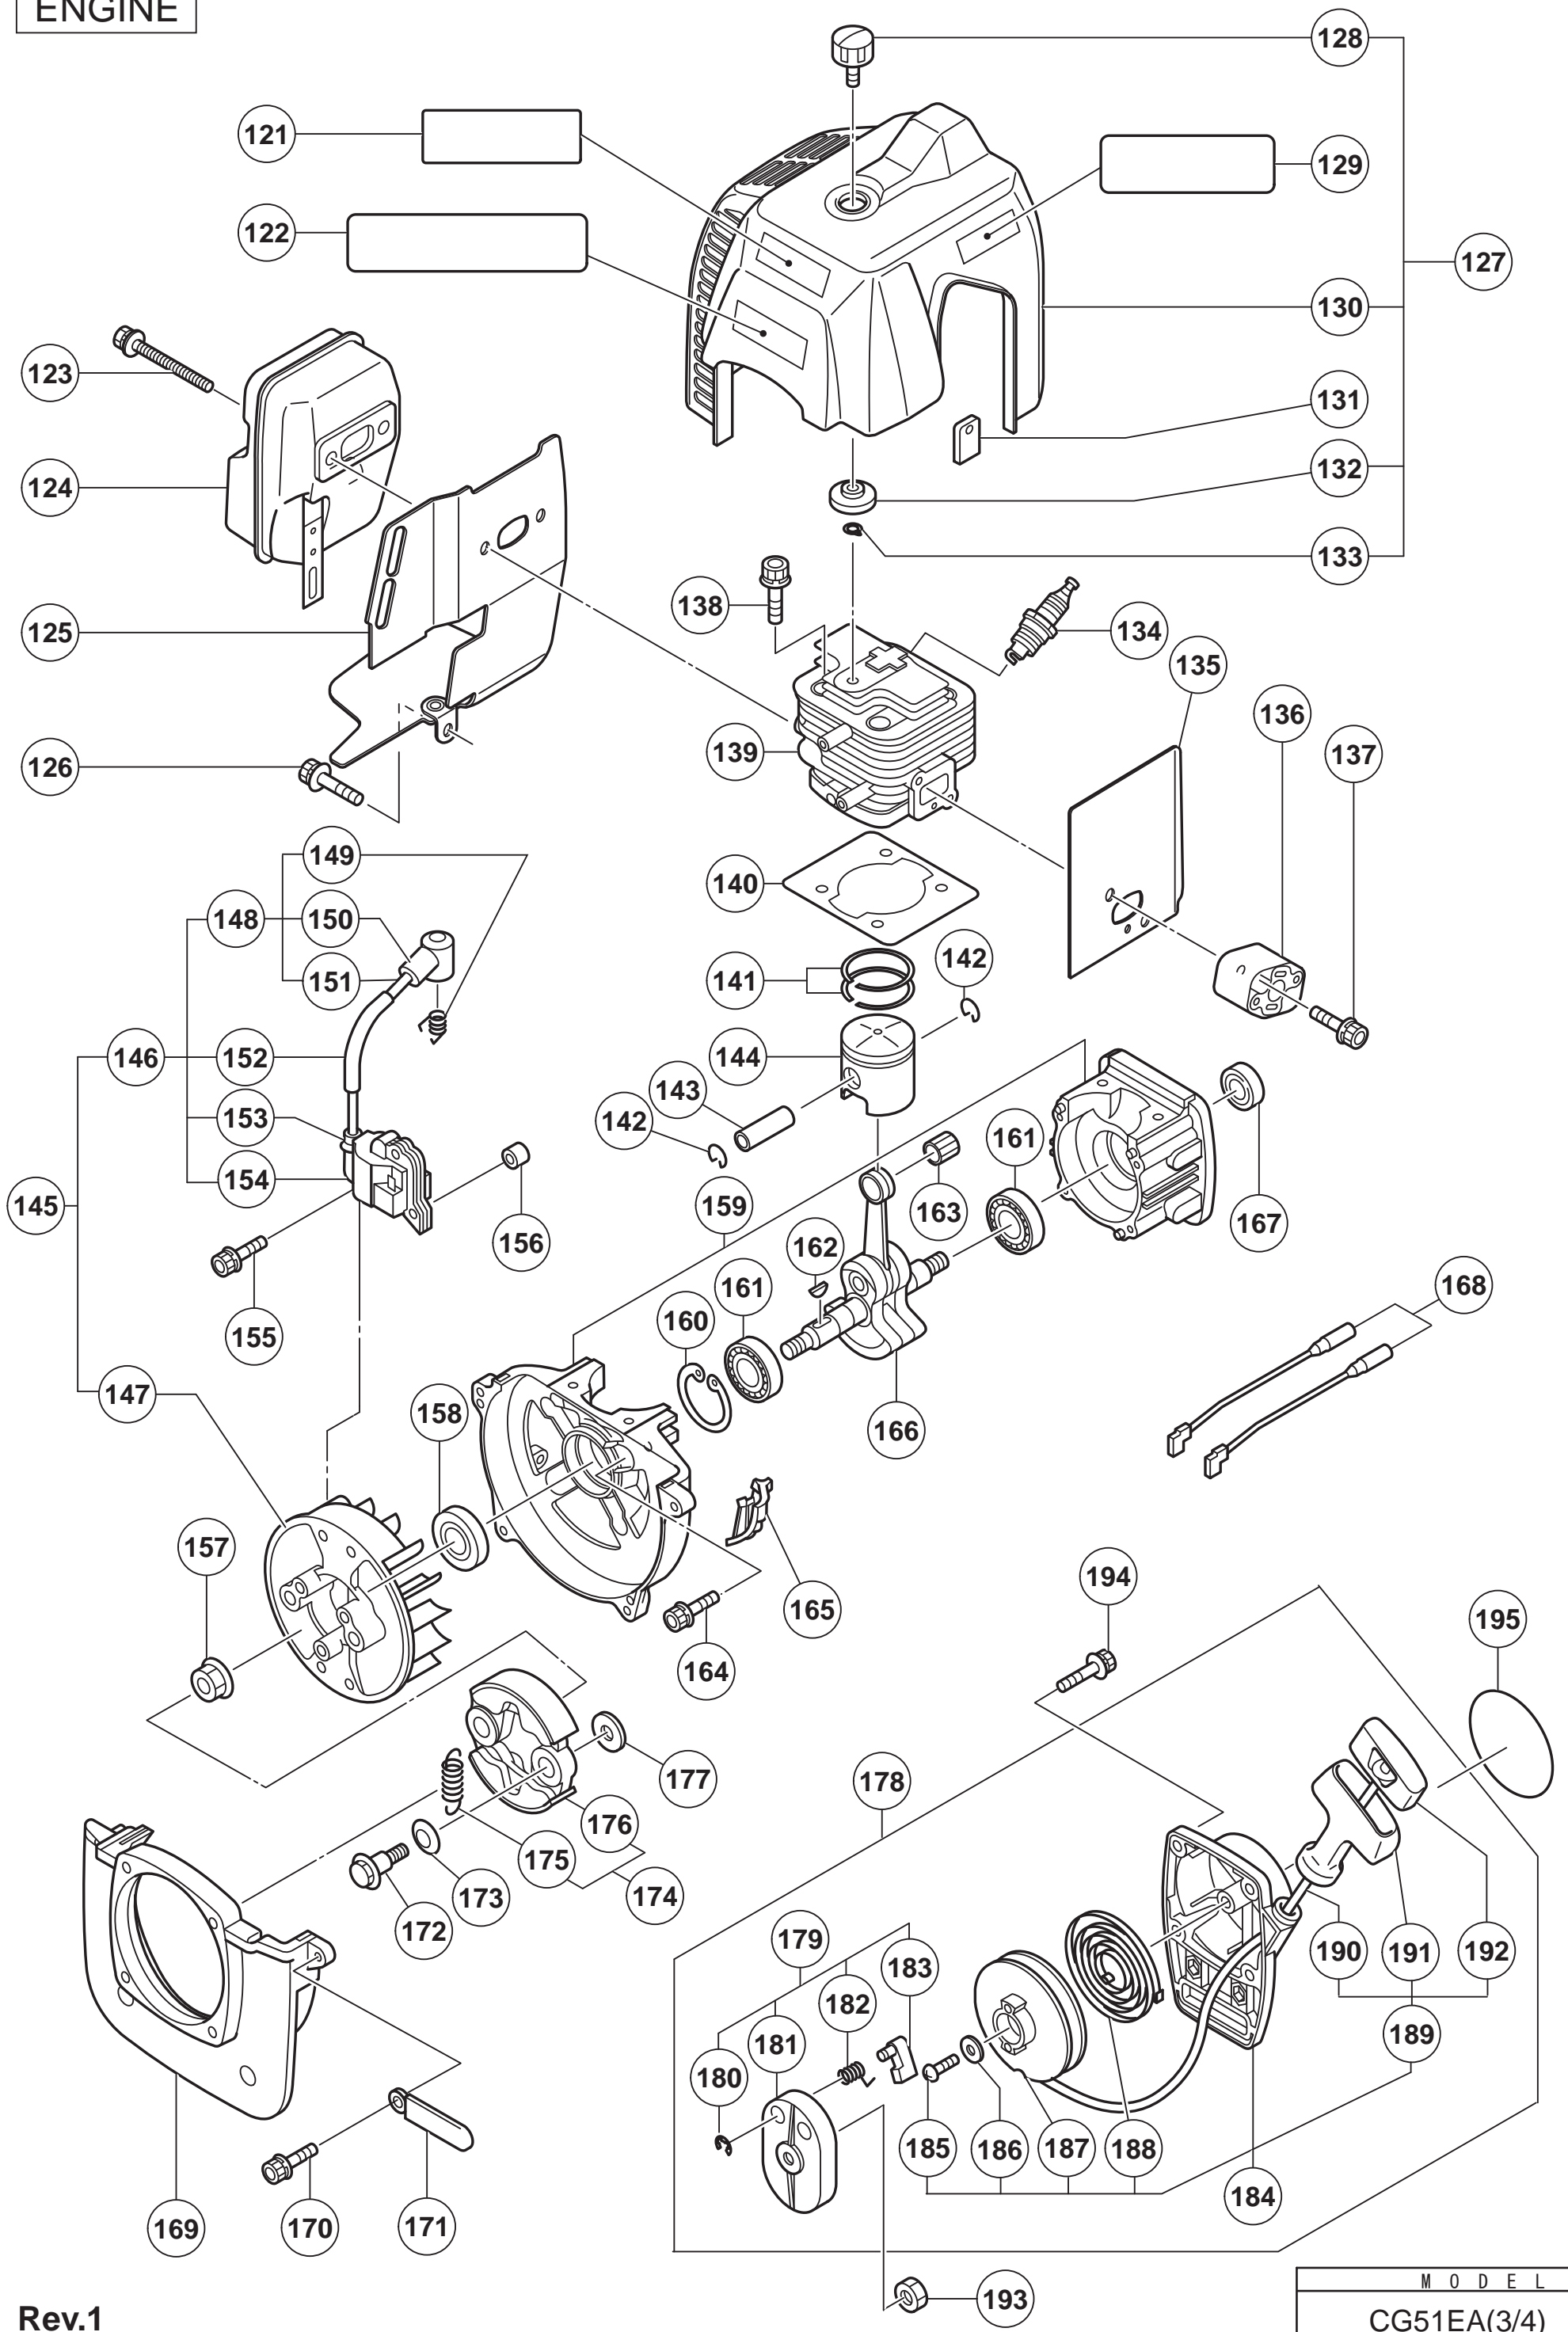

MAIN BODY

GEAR CASE

ENGINE

CARBURETOR , FUEL TANK

MODEL
CG51EA(4/4)