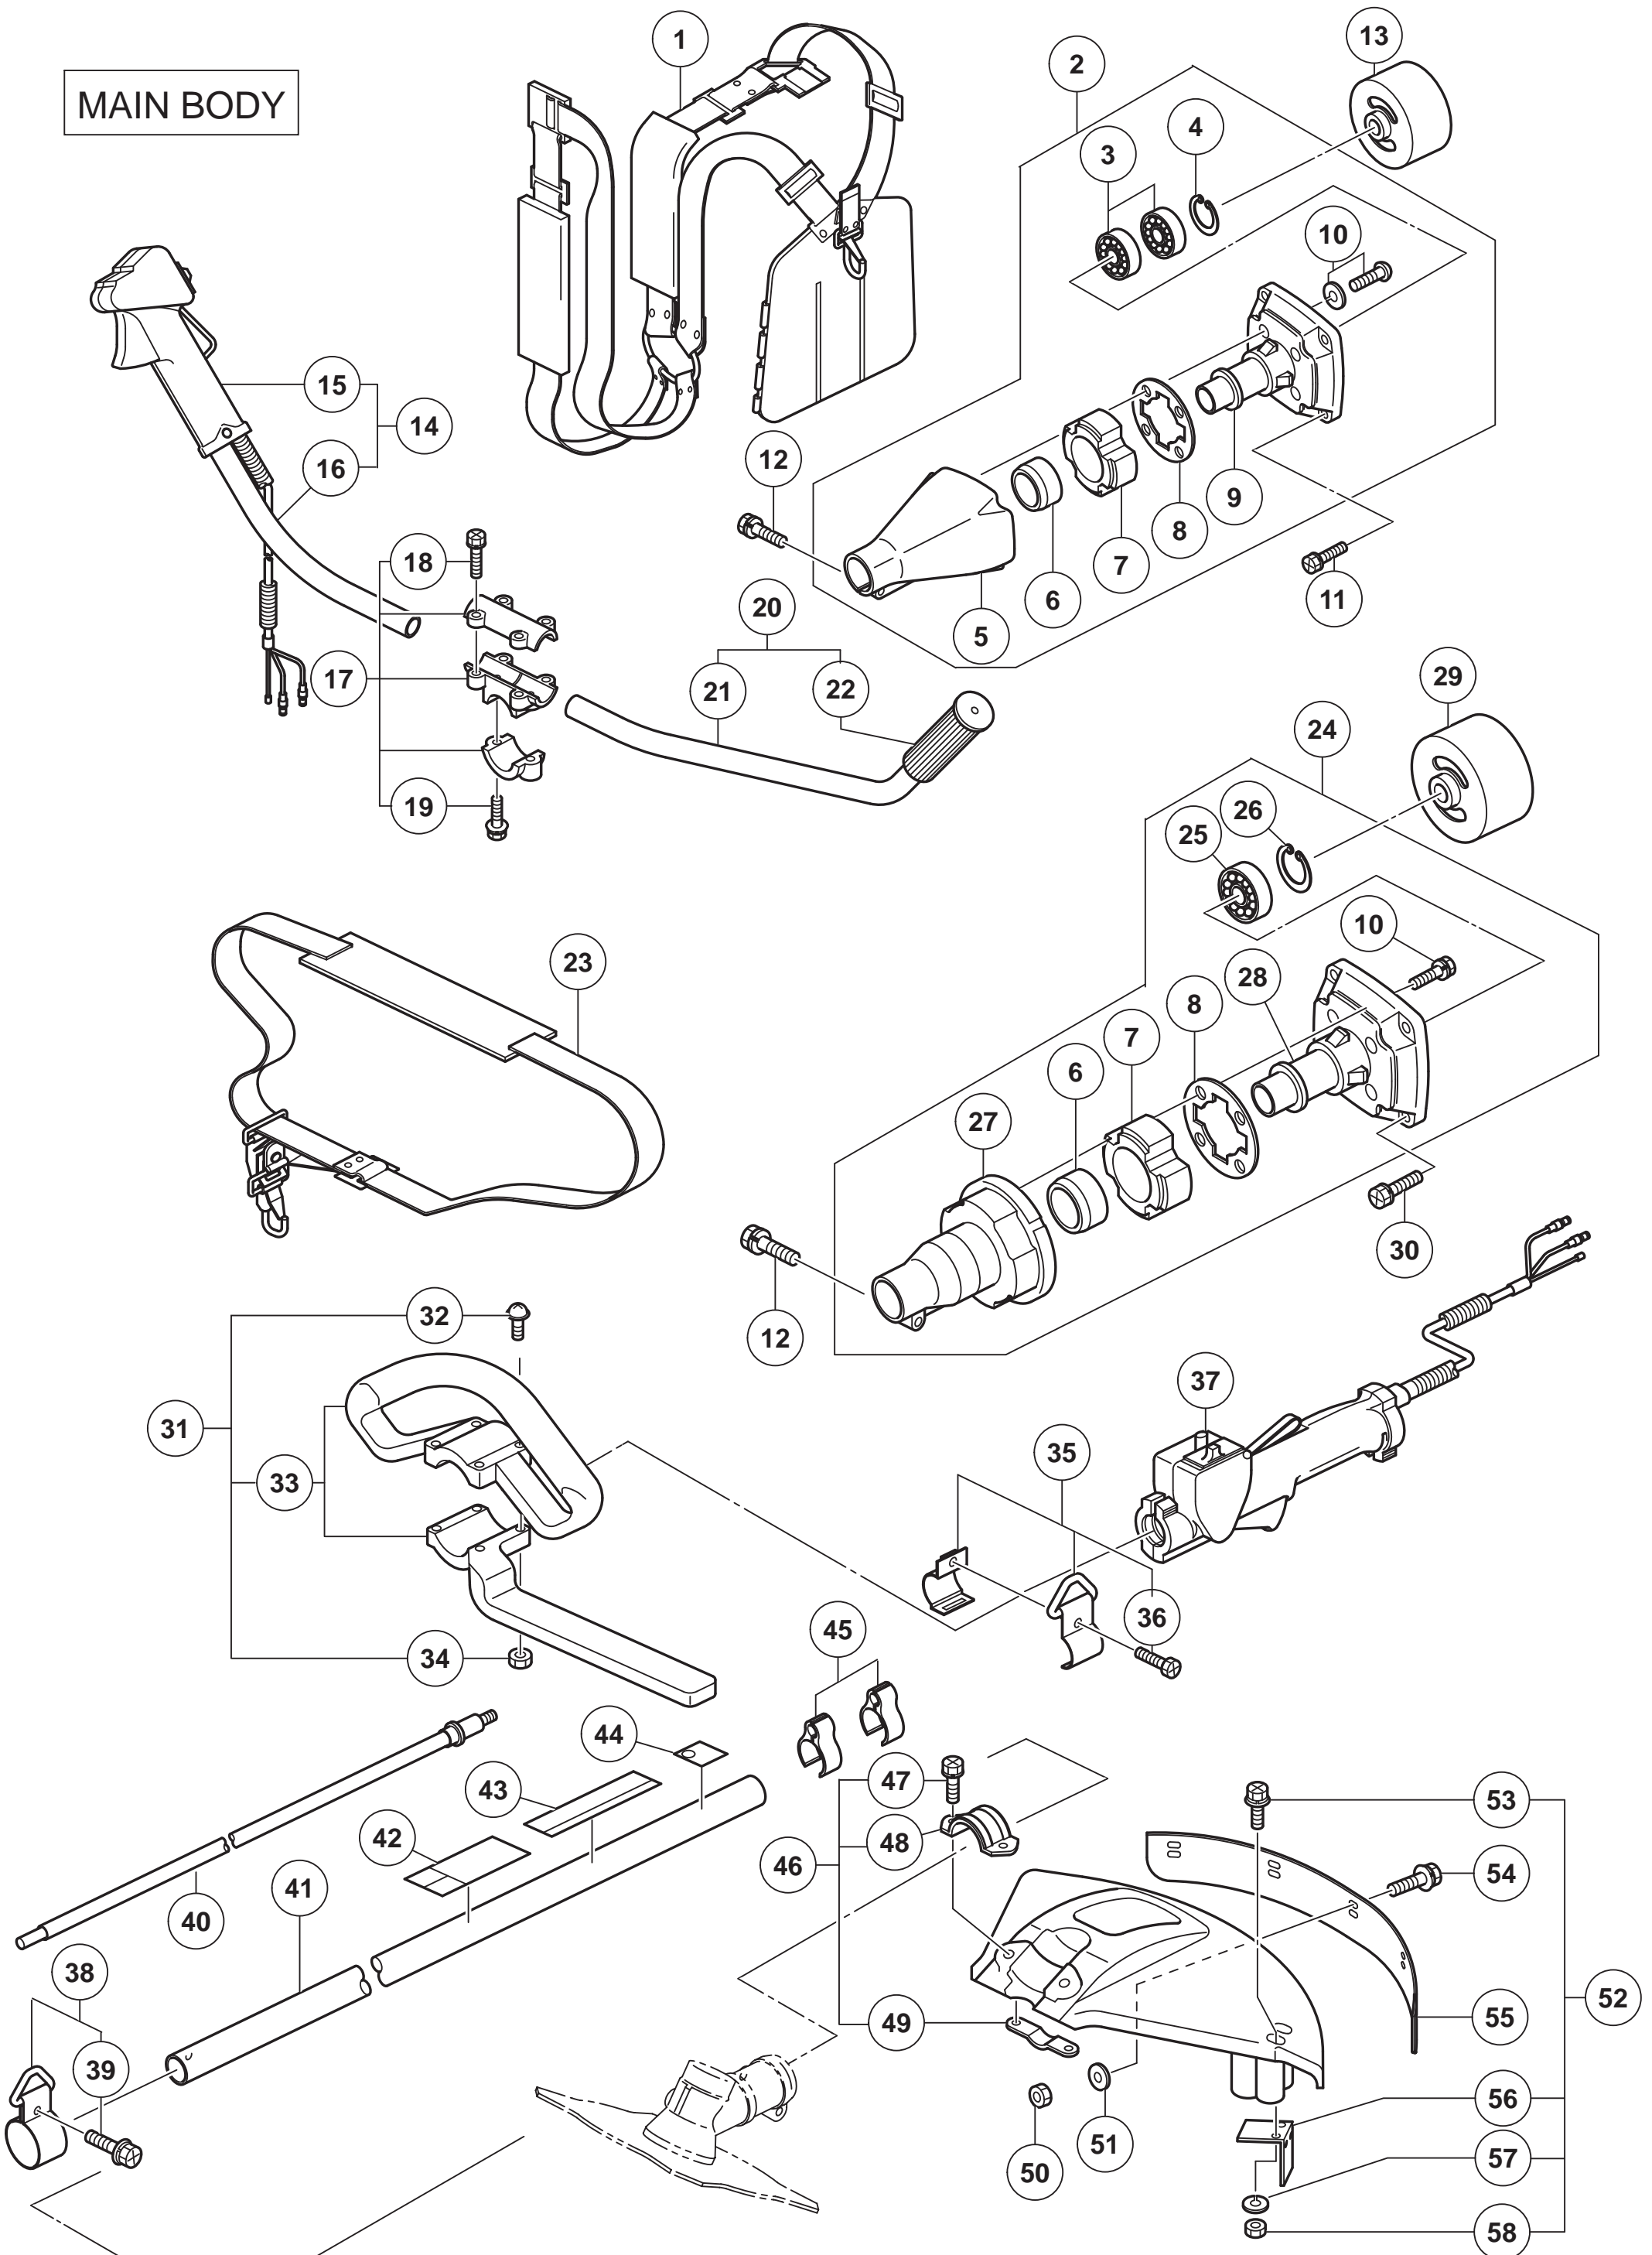

MAIN BODY

GEAR CASE

ENGINE

CARBURETOR , FUEL TANK

MODEL
CG51EA(4/4)