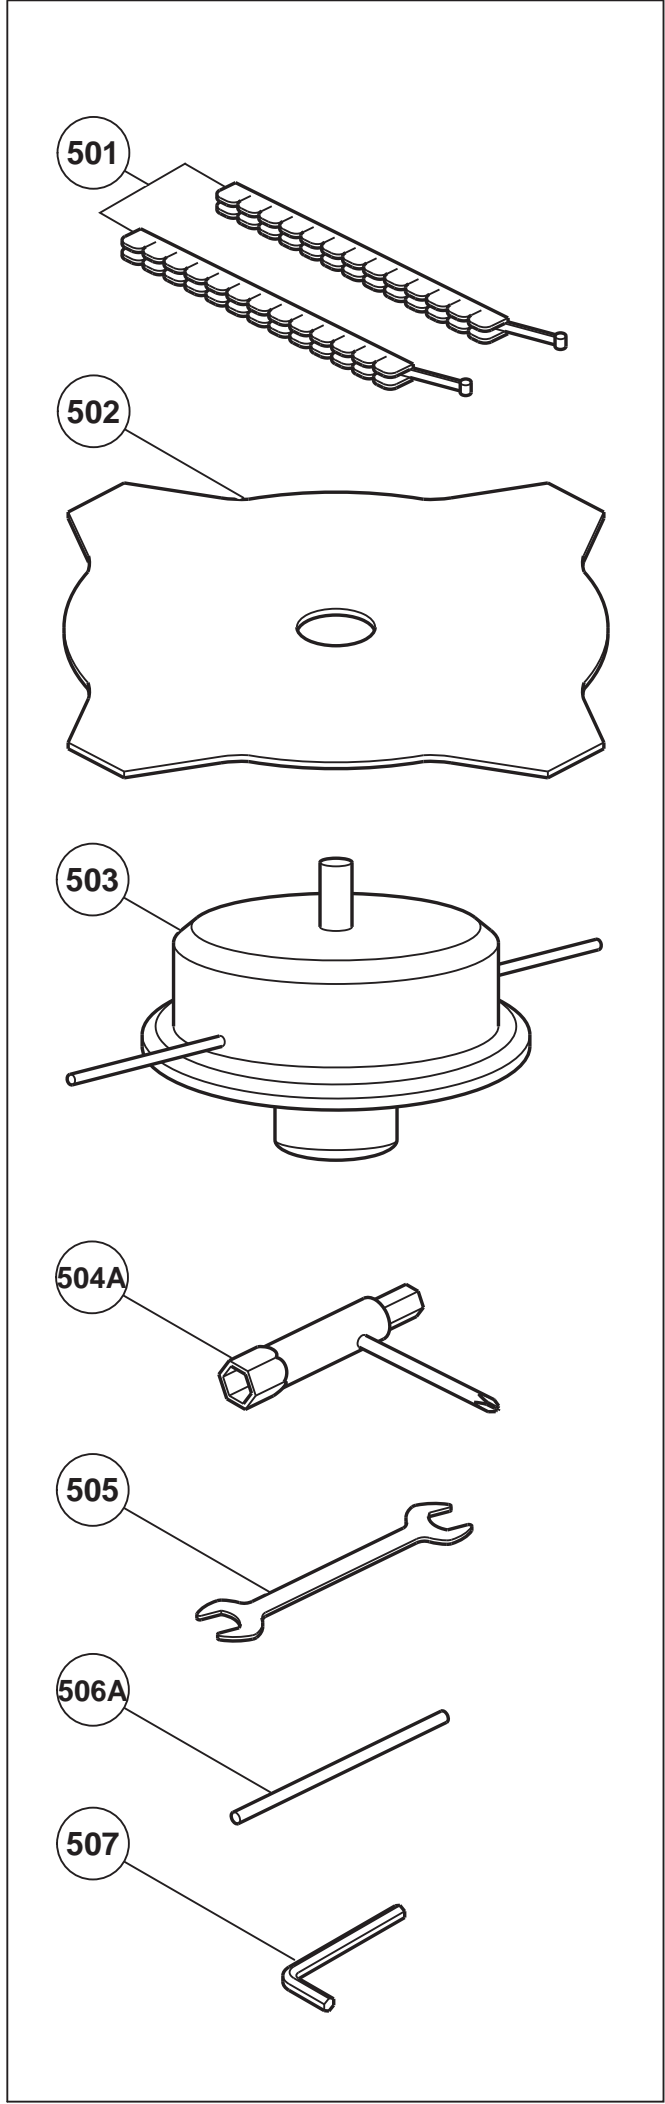

MAIN BODY

GEAR CASE

ENGINE

CARBURETOR , FUEL TANK

MODEL
CG51EA(4/4)