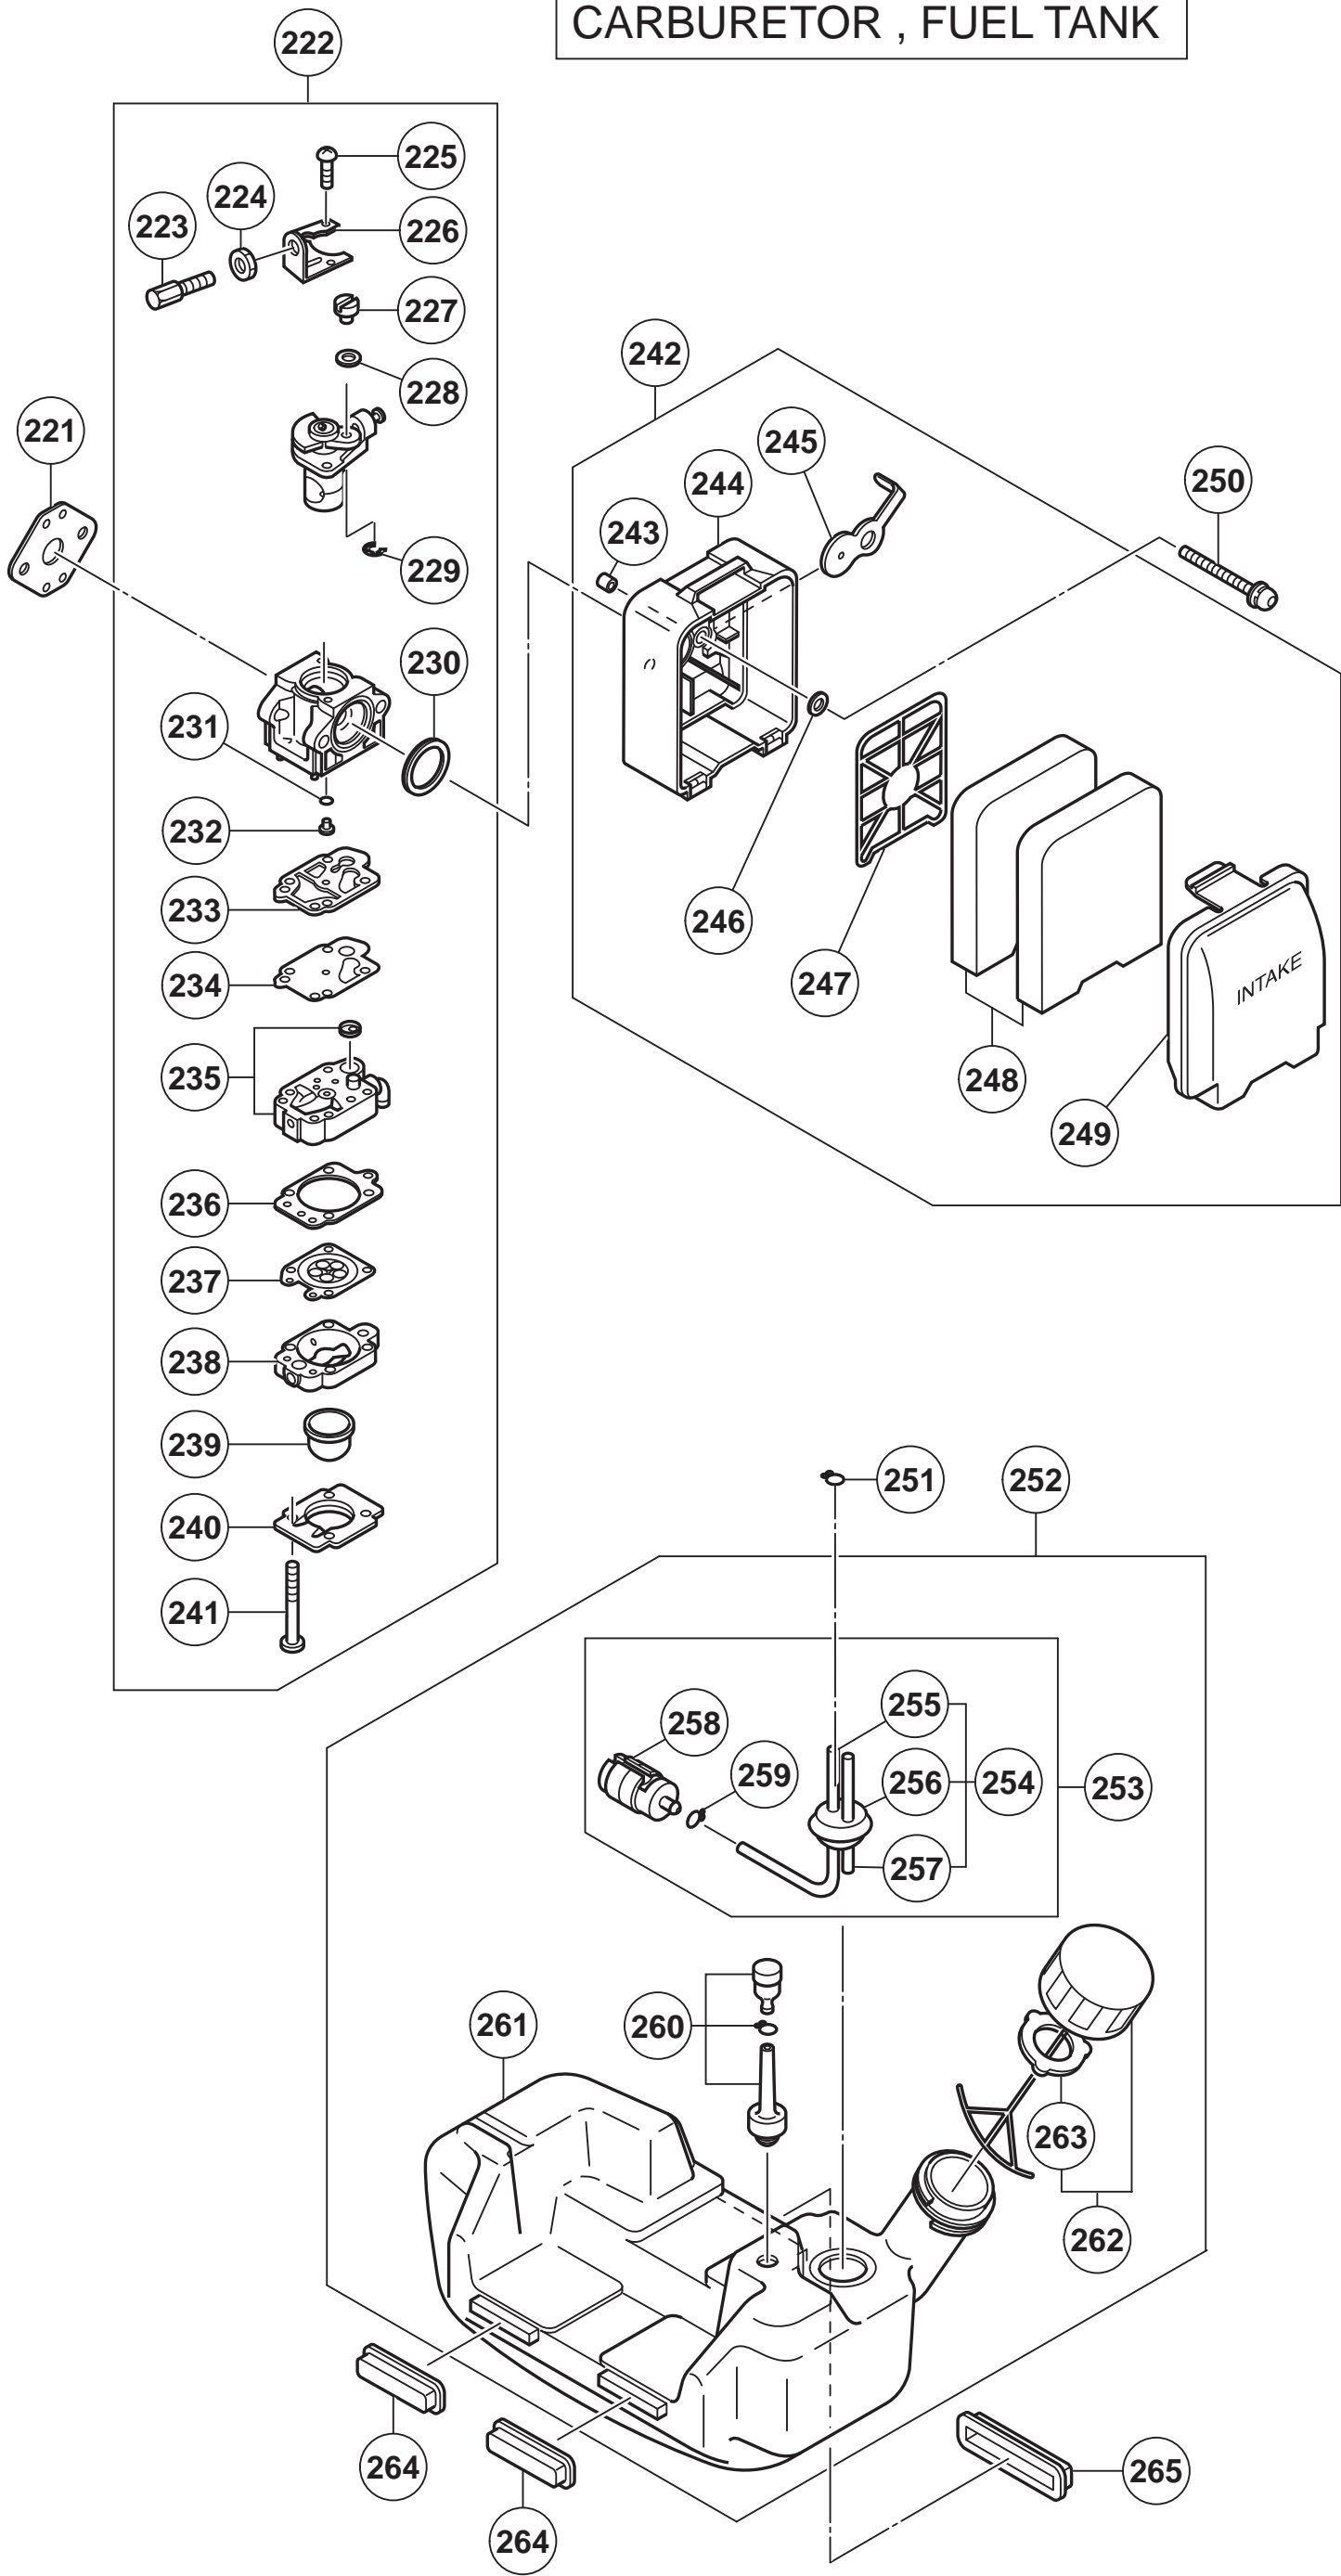

MAIN BODY

GEAR CASE

ENGINE

CARBURETOR , FUEL TANK

MODEL
CG51EA(4/4)