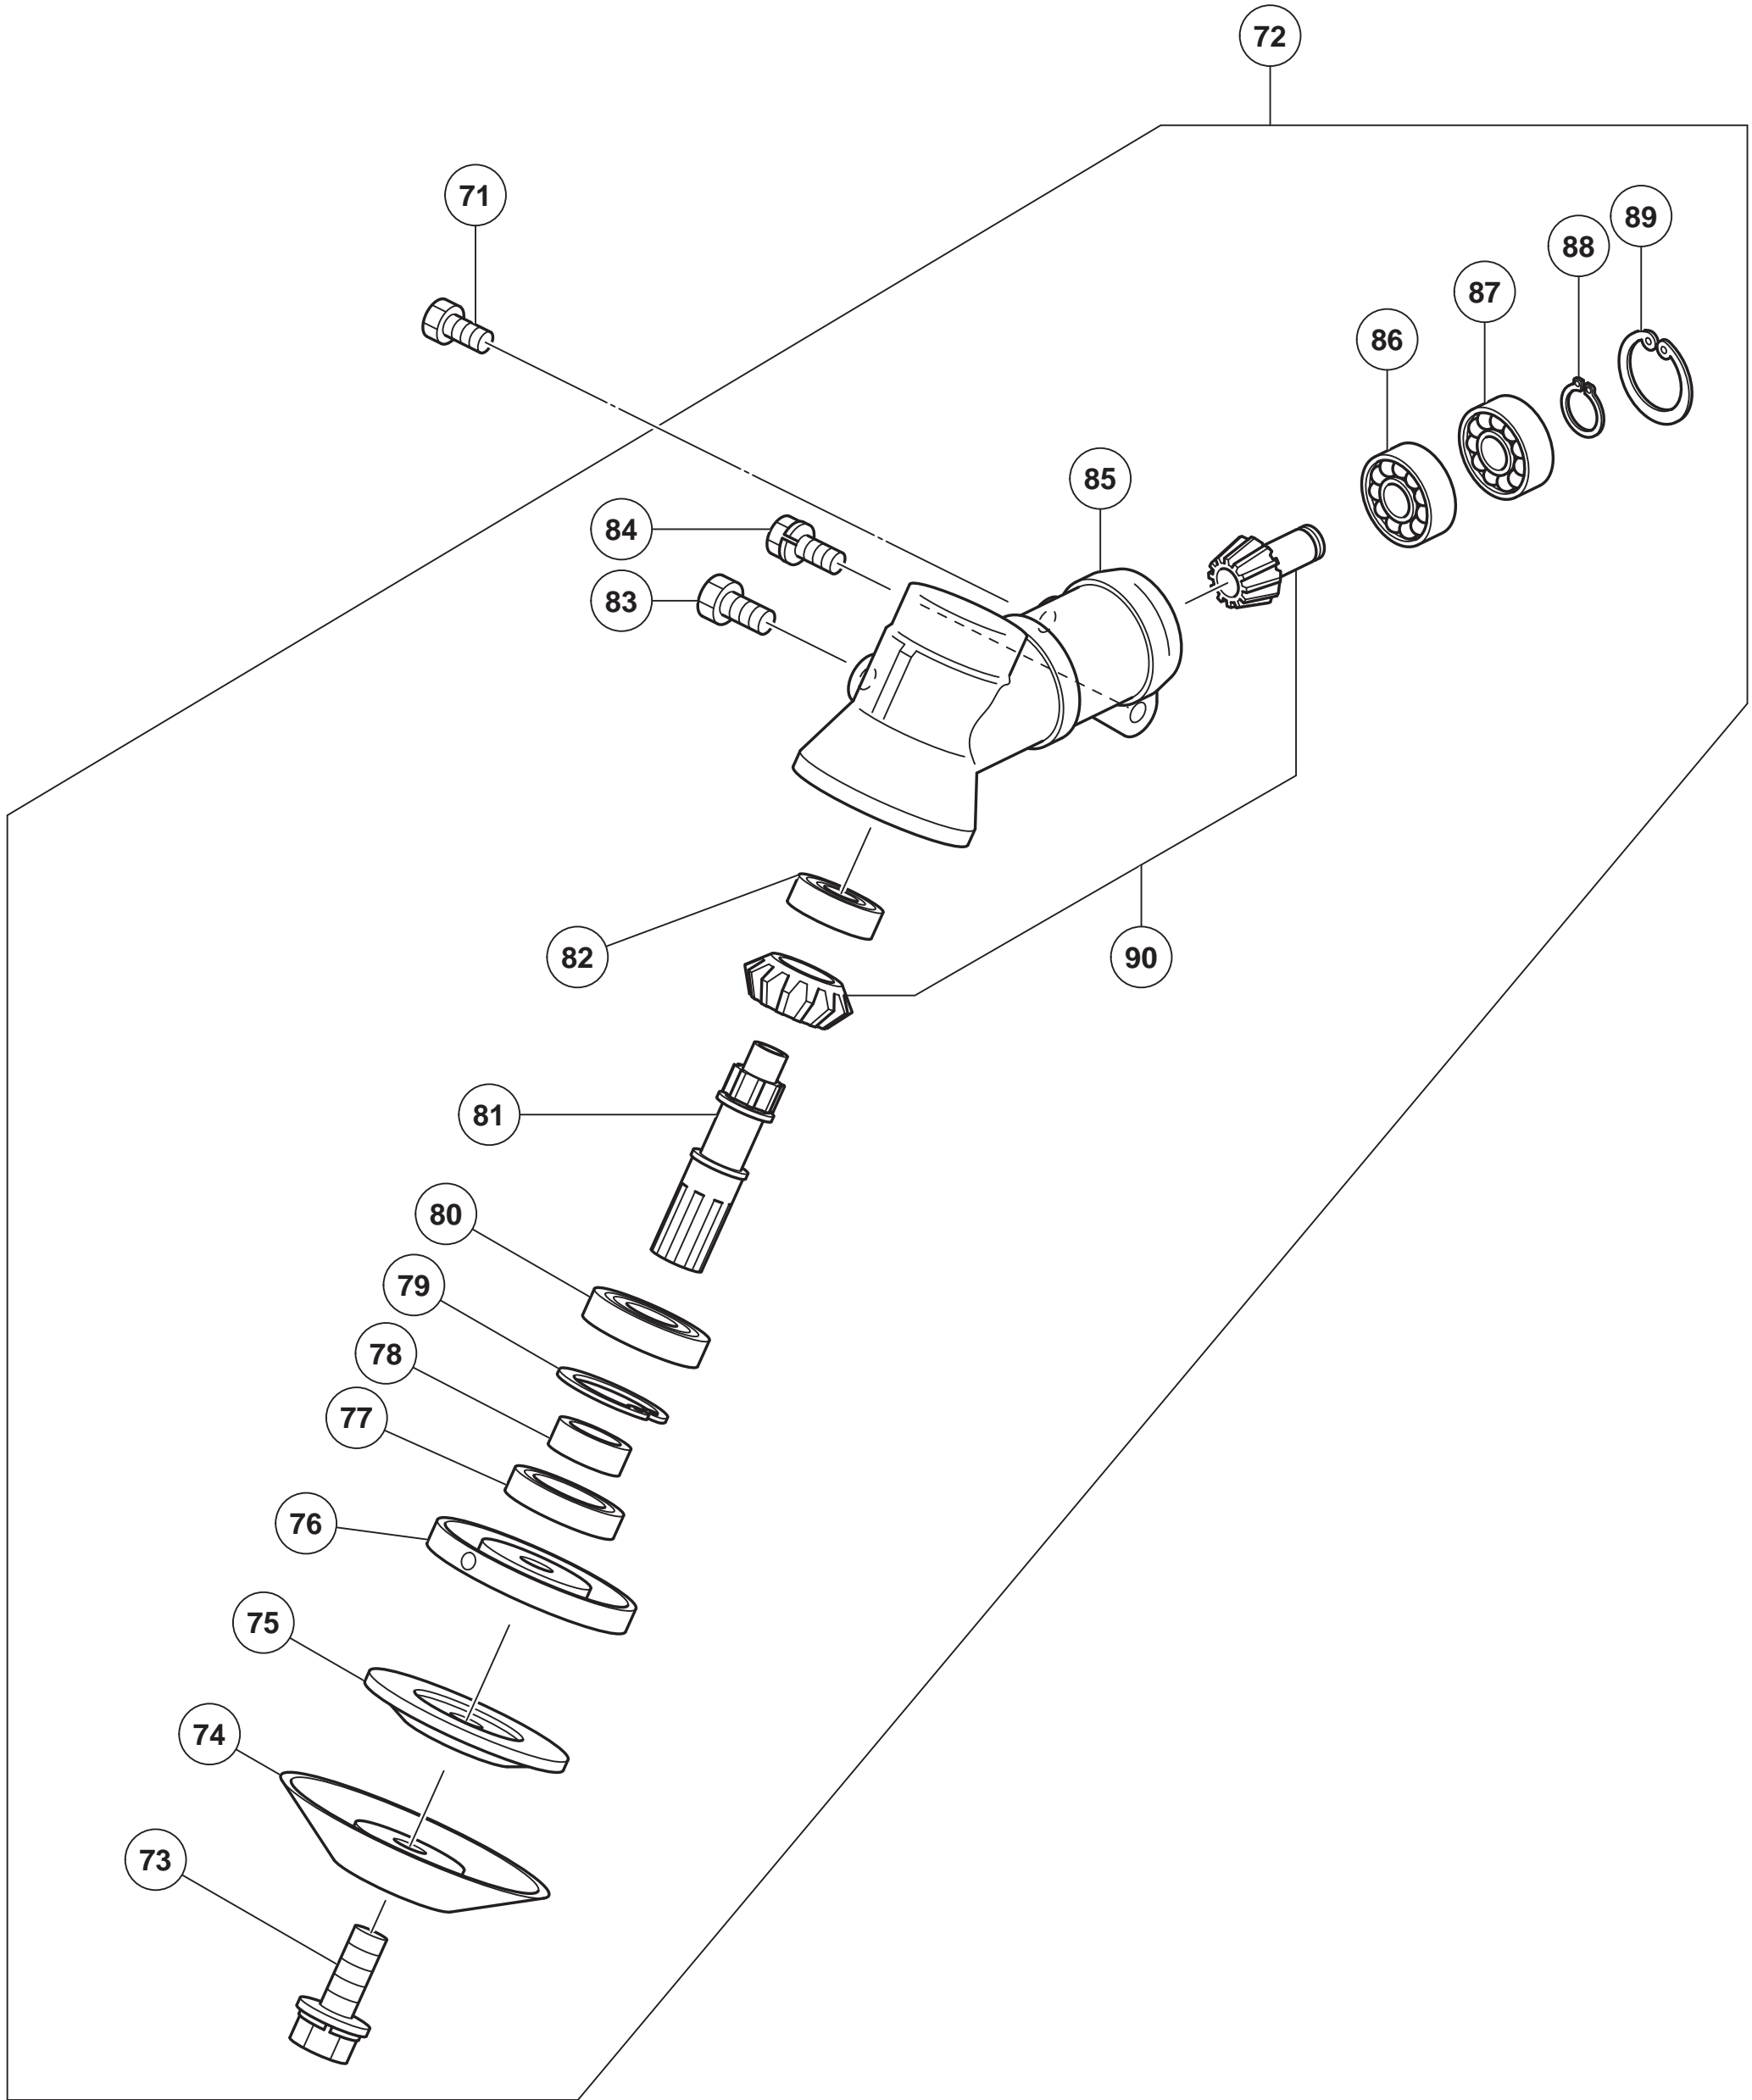

MAIN BODY

GEAR CASE

ENGINE

CARBURETOR , FUEL TANK

MODEL
CG51EA(4/4)