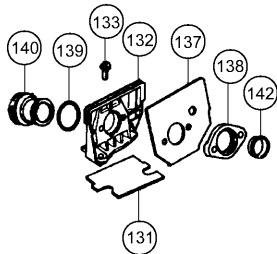

CS 45EM

CS 45EM

601

**HITACHI
CS45EM**

Hitachi Koki
MADE IN JAPAN

602

**HITACHI
CS 45EM**

450mm CHAIN SAW

DISPLACEMENT : 40.9ml
SAW CHAIN : OREGON 3BP-72E

Hitachi Koki
MADE IN JAPAN

603

CS153928