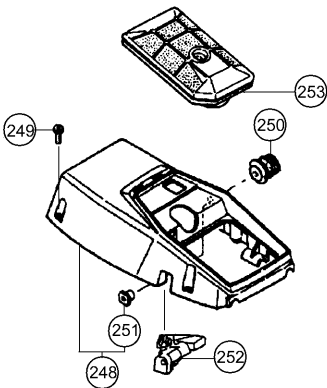

CS 45EM

CS 45EM

601

**HITACHI
CS45EM**

Hitachi Koki
MADE IN JAPAN

602

**HITACHI
CS 45EM**

450mm CHAIN SAW

DISPLACEMENT : 40.9ml
SAW CHAIN : OREGON 3BP-72E

Hitachi Koki
MADE IN JAPAN

603

CS153928