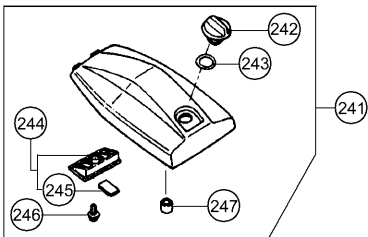

CS 45EM

CS 45EM

601

**HITACHI
CS45EM**

Hitachi Koki
MADE IN JAPAN

602

**HITACHI
CS 45EM**

450mm CHAIN SAW

DISPLACEMENT : 40.9ml
SAW CHAIN : OREGON 3BP-72E

Hitachi Koki
MADE IN JAPAN

603

CS153928