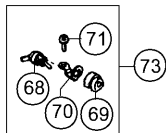

CS 45EM

CS 45EM

601

**HITACHI
CS45EM**

Hitachi Koki
MADE IN JAPAN

602

**HITACHI
CS 45EM**

450mm CHAIN SAW

DISPLACEMENT : 40.9ml
SAW CHAIN : OREGON 3BP-72E

Hitachi Koki
MADE IN JAPAN

603

CS153928