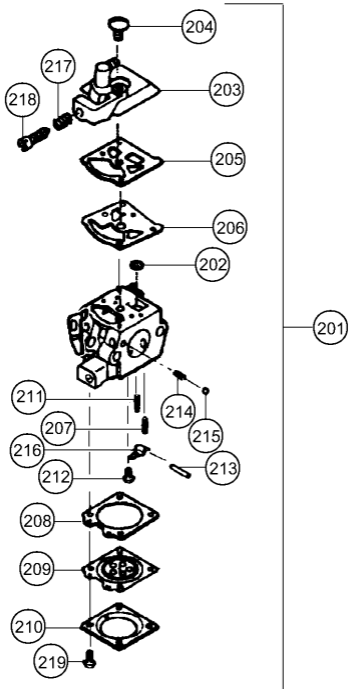

CS 45EM

CS 45EM

601

**HITACHI
CS45EM**

Hitachi Koki
MADE IN JAPAN

602

**HITACHI
CS 45EM**

450mm CHAIN SAW

DISPLACEMENT : 40.9ml
SAW CHAIN : OREGON 3BP-72E

Hitachi Koki
MADE IN JAPAN

603

CS153928