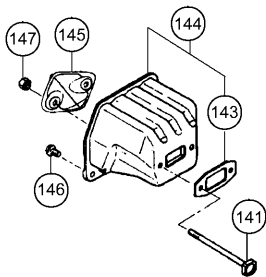

CS 45EM

CS 45EM

601

**HITACHI
CS45EM**

Hitachi Koki
MADE IN JAPAN

602

**HITACHI
CS 45EM**

450mm CHAIN SAW

DISPLACEMENT : 40.9ml
SAW CHAIN : OREGON 3BP-72E

Hitachi Koki
MADE IN JAPAN

603

CS153928