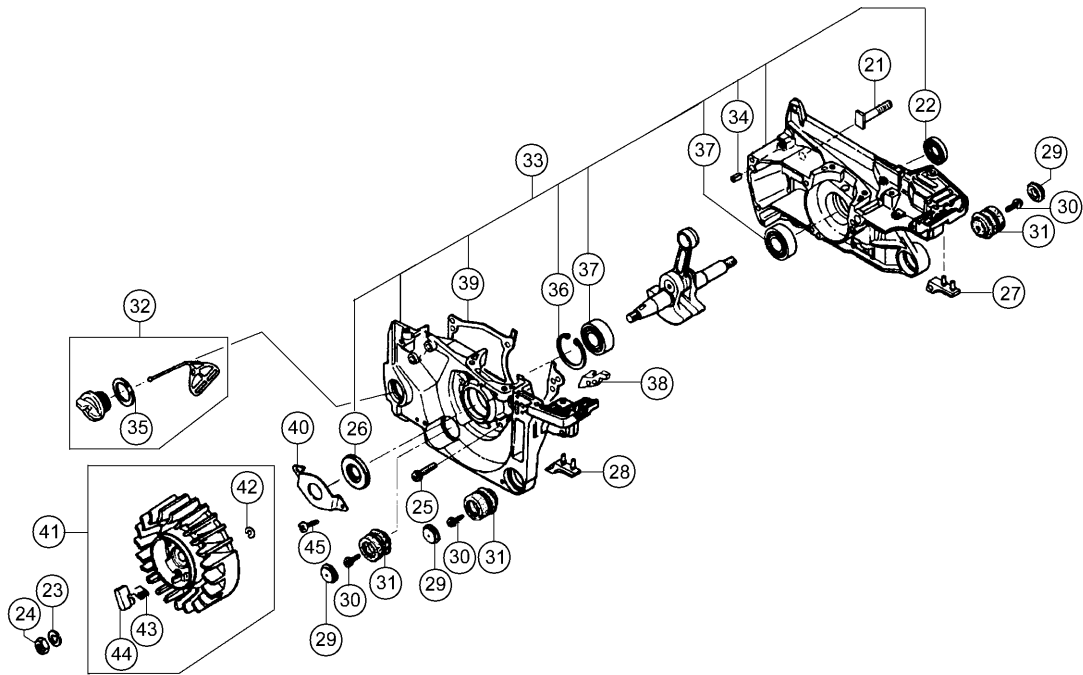

CS 45EM

CS 45EM

601

**HITACHI
CS45EM**

Hitachi Koki
MADE IN JAPAN

602

**HITACHI
CS 45EM**

450mm CHAIN SAW

DISPLACEMENT : 40.9ml
SAW CHAIN : OREGON 3BP-72E

Hitachi Koki
MADE IN JAPAN

603

CS153928