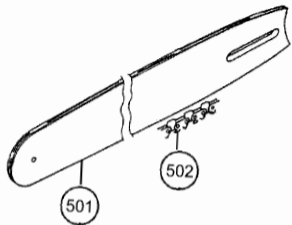

CS 45EM

CS 45EM

601

**HITACHI
CS45EM**

Hitachi Koki
MADE IN JAPAN

602

**HITACHI
CS 45EM**

450mm CHAIN SAW

DISPLACEMENT : 40.9ml
SAW CHAIN : OREGON 3BP-72E

Hitachi Koki
MADE IN JAPAN

603

CS153928