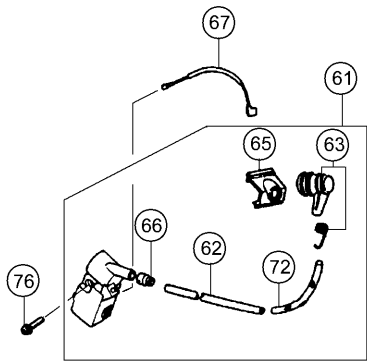

CS 45EM

CS 45EM

601

**HITACHI
CS45EM**

Hitachi Koki
MADE IN JAPAN

602

**HITACHI
CS 45EM**

450mm CHAIN SAW

DISPLACEMENT : 40.9ml
SAW CHAIN : OREGON 3BP-72E

Hitachi Koki
MADE IN JAPAN

603

CS153928