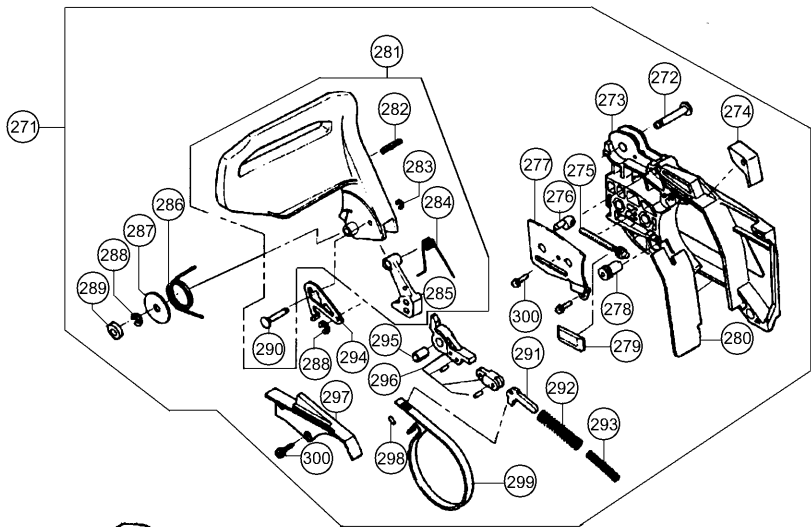

CS 45EM

CS 45EM

601

**HITACHI
CS45EM**

Hitachi Koki
MADE IN JAPAN

602

**HITACHI
CS 45EM**

450mm CHAIN SAW

DISPLACEMENT : 40.9ml
SAW CHAIN : OREGON 3BP-72E

Hitachi Koki
MADE IN JAPAN

603

CS153928