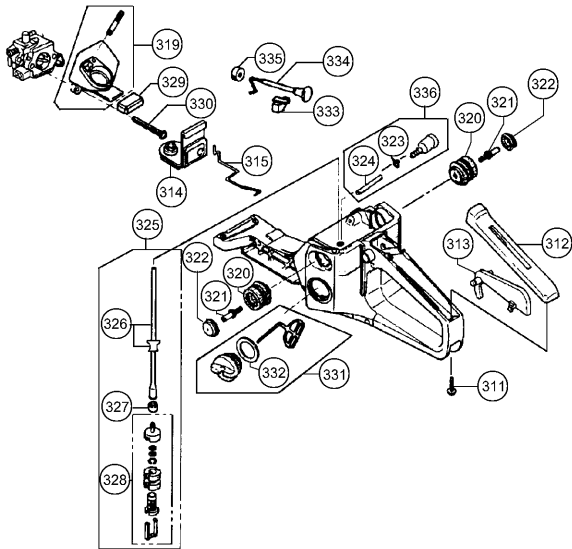

CS 45EM

CS 45EM

601

**HITACHI
CS45EM**

Hitachi Koki
MADE IN JAPAN

602

**HITACHI
CS 45EM**

450mm CHAIN SAW

DISPLACEMENT : 40.9ml
SAW CHAIN : OREGON 3BP-72E

Hitachi Koki
MADE IN JAPAN

603

CS153928