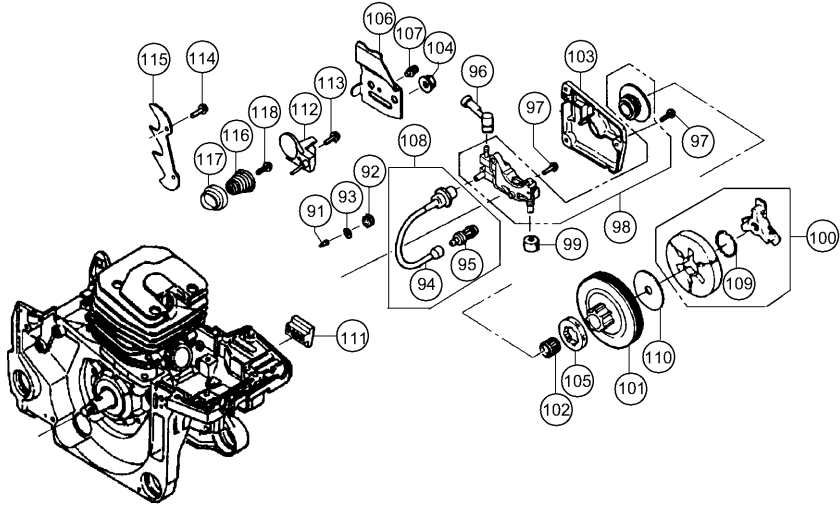

CS 45EM

CS 45EM

601

**HITACHI
CS45EM**

Hitachi Koki
MADE IN JAPAN

602

**HITACHI
CS 45EM**

450mm CHAIN SAW

DISPLACEMENT : 40.9ml
SAW CHAIN : OREGON 3BP-72E

Hitachi Koki
MADE IN JAPAN

603

CS153928