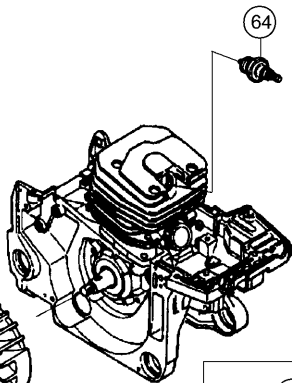

CS 45EM

CS 45EM

601

**HITACHI
CS45EM**

Hitachi Koki
MADE IN JAPAN

602

**HITACHI
CS 45EM**

450mm CHAIN SAW

DISPLACEMENT : 40.9ml
SAW CHAIN : OREGON 3BP-72E

Hitachi Koki
MADE IN JAPAN

603

CS153928