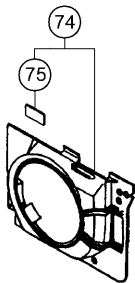

CS 45EM

CS 45EM

601

**HITACHI
CS45EM**

Hitachi Koki
MADE IN JAPAN

602

**HITACHI
CS 45EM**

450mm CHAIN SAW

DISPLACEMENT : 40.9ml
SAW CHAIN : OREGON 3BP-72E

Hitachi Koki
MADE IN JAPAN

603

CS153928