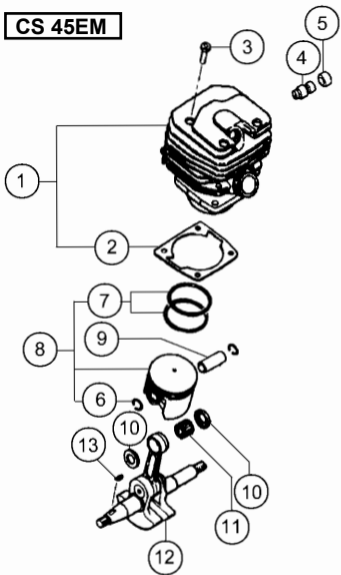

CS 45EM

CS 45EM

601

**HITACHI
CS45EM**

Hitachi Koki
MADE IN JAPAN

602

**HITACHI
CS 45EM**

450mm CHAIN SAW

DISPLACEMENT : 40.9ml
SAW CHAIN : OREGON 3BP-72E

Hitachi Koki
MADE IN JAPAN

603

CS153928