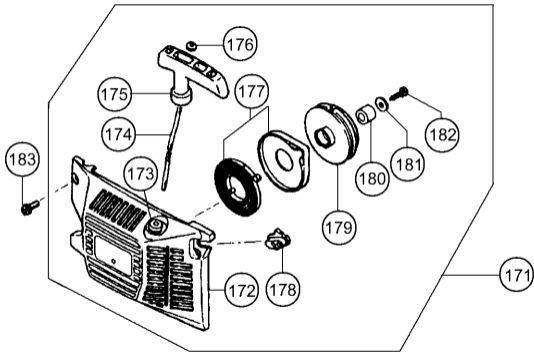

CS 45EM

CS 45EM

601

**HITACHI
CS45EM**

Hitachi Koki
MADE IN JAPAN

602

**HITACHI
CS 45EM**

450mm CHAIN SAW

DISPLACEMENT : 40.9ml
SAW CHAIN : OREGON 3BP-72E

Hitachi Koki
MADE IN JAPAN

603

CS153928