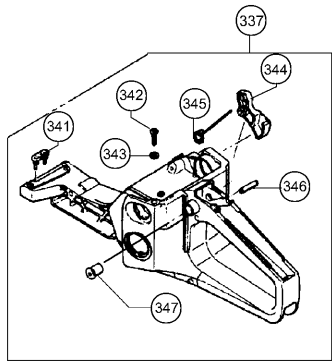

CS 45EM

CS 45EM

601

**HITACHI
CS45EM**

Hitachi Koki
MADE IN JAPAN

602

**HITACHI
CS 45EM**

450mm CHAIN SAW

DISPLACEMENT : 40.9ml
SAW CHAIN : OREGON 3BP-72E

Hitachi Koki
MADE IN JAPAN

603

CS153928