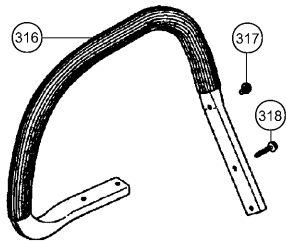

CS 45EM

CS 45EM

601

**HITACHI
CS45EM**

Hitachi Koki
MADE IN JAPAN

602

**HITACHI
CS 45EM**

450mm CHAIN SAW

DISPLACEMENT : 40.9ml
SAW CHAIN : OREGON 3BP-72E

Hitachi Koki
MADE IN JAPAN

603

CS153928