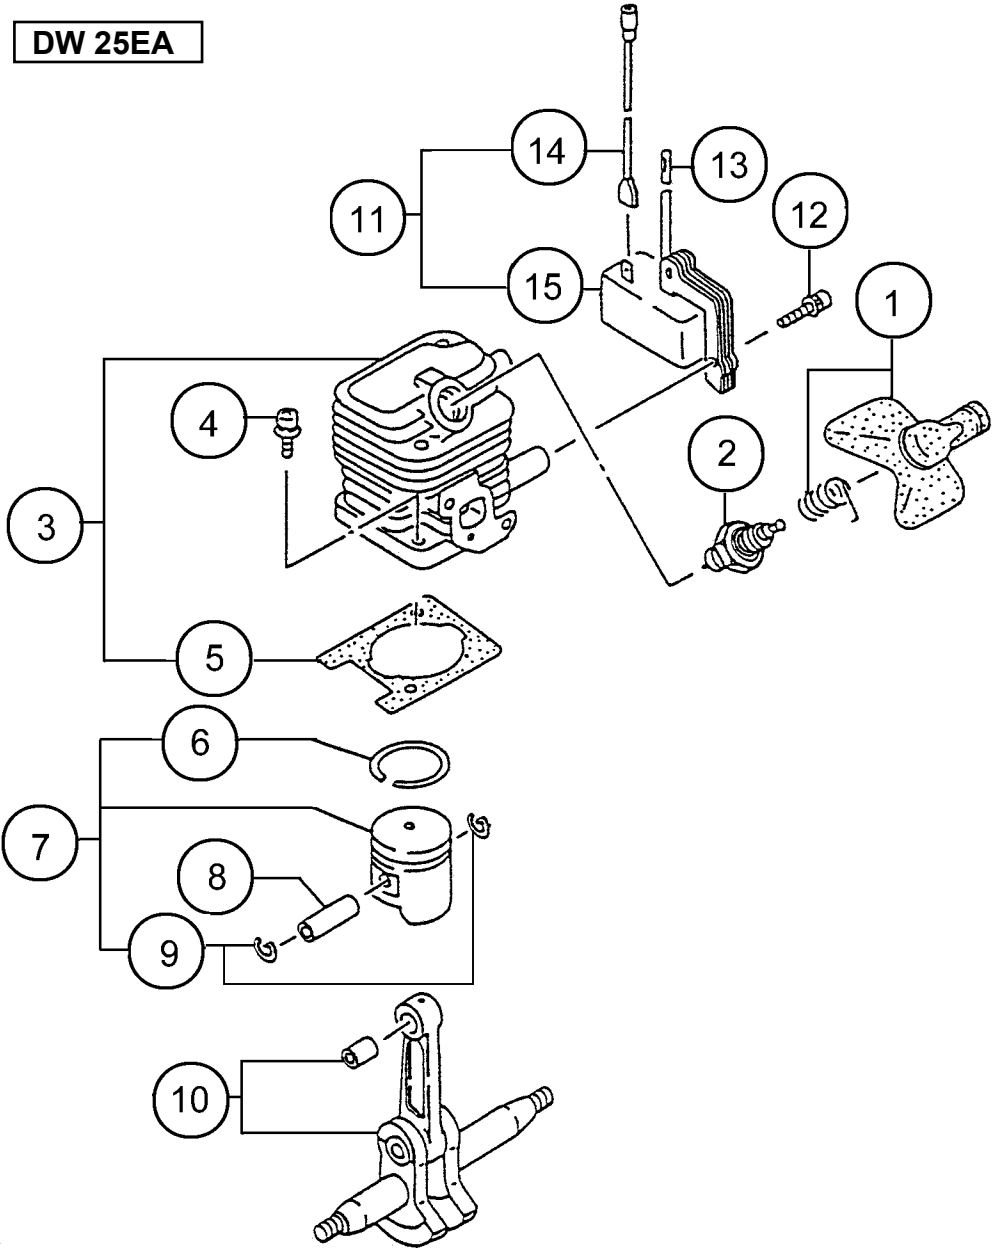

DW 25EA

HITACHI
DW 25EA(SN)

A triangular label with a rounded bottom edge. The text "HITACHI" and "DW 25EA(SN)" is centered. A horizontal line extends from the right side of the triangle to a circle containing the number "601".

601

HITACHI
DW 25EA(S)

A triangular label with a rounded bottom edge. The text "HITACHI" and "DW 25EA(S)" is centered. A horizontal line extends from the right side of the triangle to a circle containing the number "602".