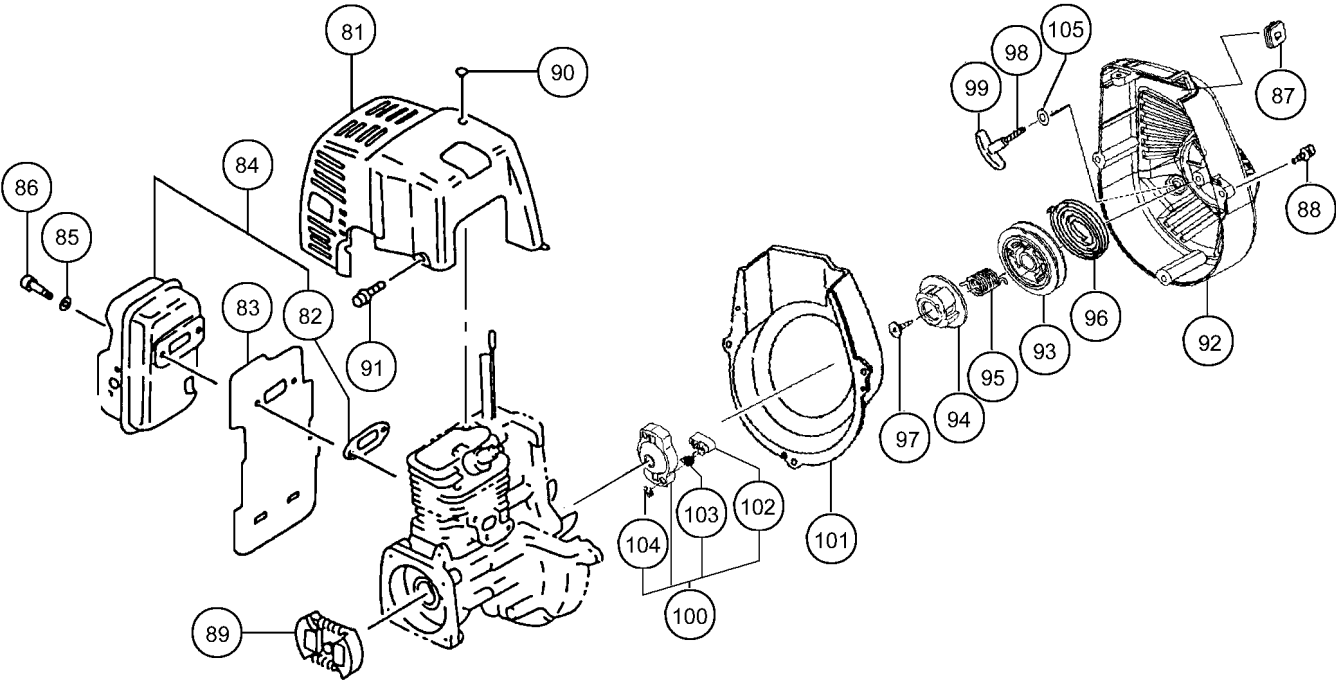

DW 25EA

HITACHI
DW 25EA(SN)

A triangular label with a rounded bottom edge. The text "HITACHI" and "DW 25EA(SN)" is centered. A horizontal line extends from the right side of the triangle to a circle containing the number "601".

601

HITACHI
DW 25EA(S)

A triangular label with a rounded bottom edge. The text "HITACHI" and "DW 25EA(S)" is centered. A horizontal line extends from the right side of the triangle to a circle containing the number "602".