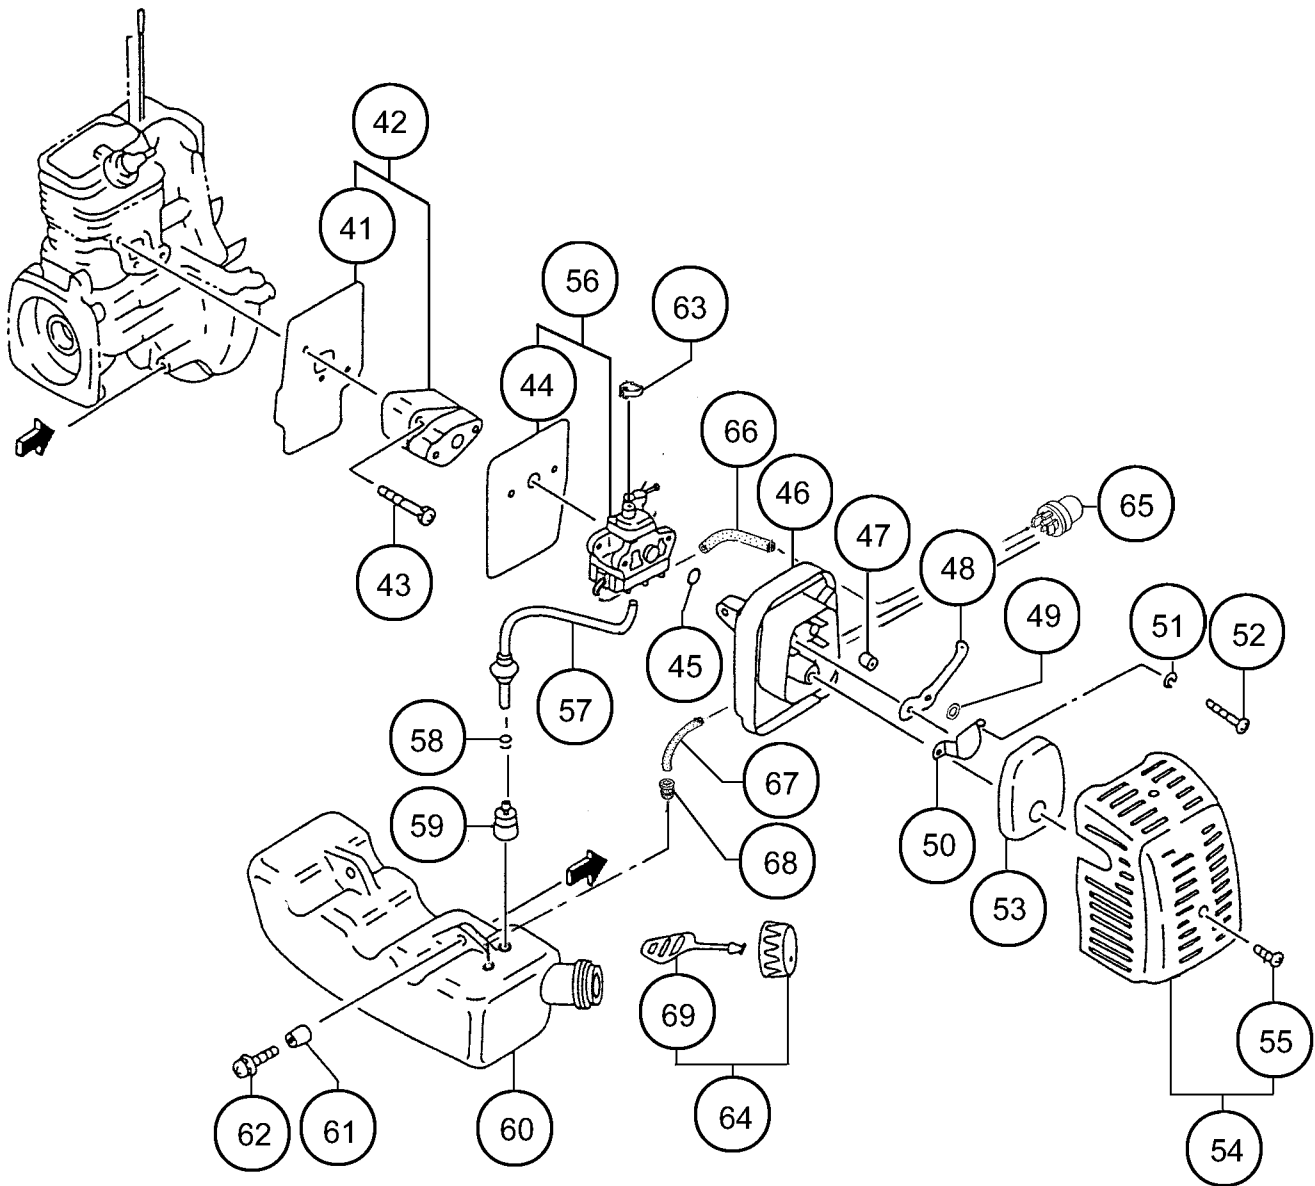

DW 25EA

HITACHI
DW 25EA(SN)

A triangular label with a rounded bottom edge. The text "HITACHI" and "DW 25EA(SN)" is centered. A horizontal line extends from the right side of the triangle to a circle containing the number "601".

601

HITACHI
DW 25EA(S)

A triangular label with a rounded bottom edge. The text "HITACHI" and "DW 25EA(S)" is centered. A horizontal line extends from the right side of the triangle to a circle containing the number "602".