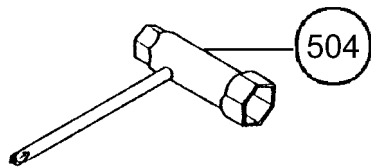

DW 25EA

HITACHI
DW 25EA(SN)

A triangular label with a rounded bottom edge. The text "HITACHI" and "DW 25EA(SN)" is centered. A horizontal line extends from the right side of the triangle to a circle containing the number "601".

601

HITACHI
DW 25EA(S)

A triangular label with a rounded bottom edge. The text "HITACHI" and "DW 25EA(S)" is centered. A horizontal line extends from the right side of the triangle to a circle containing the number "602".