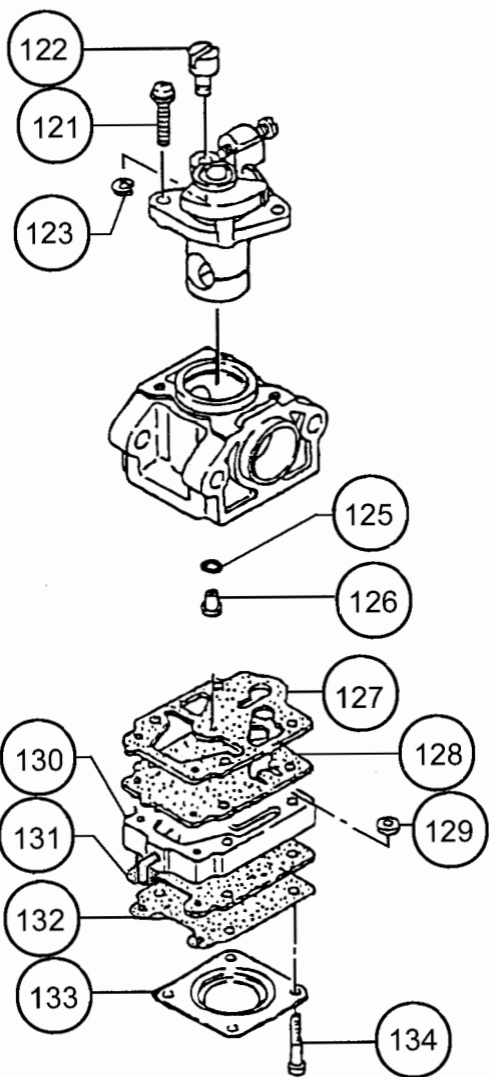

DW 25EA

HITACHI
DW 25EA(SN)

A triangular label with a rounded bottom edge. The text "HITACHI" and "DW 25EA(SN)" is centered. A horizontal line extends from the right side of the triangle to a circle containing the number "601".

601

HITACHI
DW 25EA(S)

A triangular label with a rounded bottom edge. The text "HITACHI" and "DW 25EA(S)" is centered. A horizontal line extends from the right side of the triangle to a circle containing the number "602".