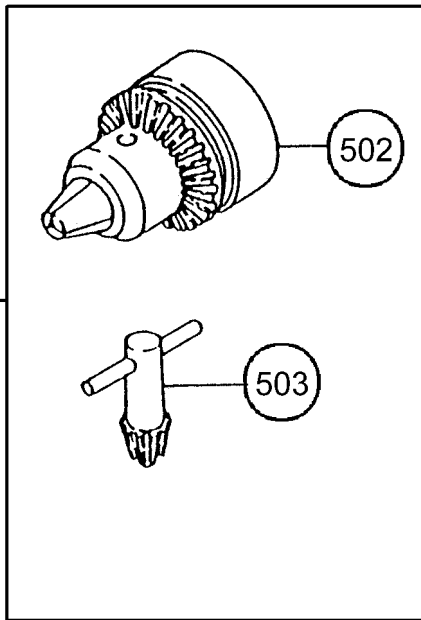

DW 25EA

HITACHI
DW 25EA(SN)

A triangular label with a rounded bottom edge. The text "HITACHI" and "DW 25EA(SN)" is centered. A horizontal line extends from the right side of the triangle to a circle containing the number "601".

601

HITACHI
DW 25EA(S)

A triangular label with a rounded bottom edge. The text "HITACHI" and "DW 25EA(S)" is centered. A horizontal line extends from the right side of the triangle to a circle containing the number "602".