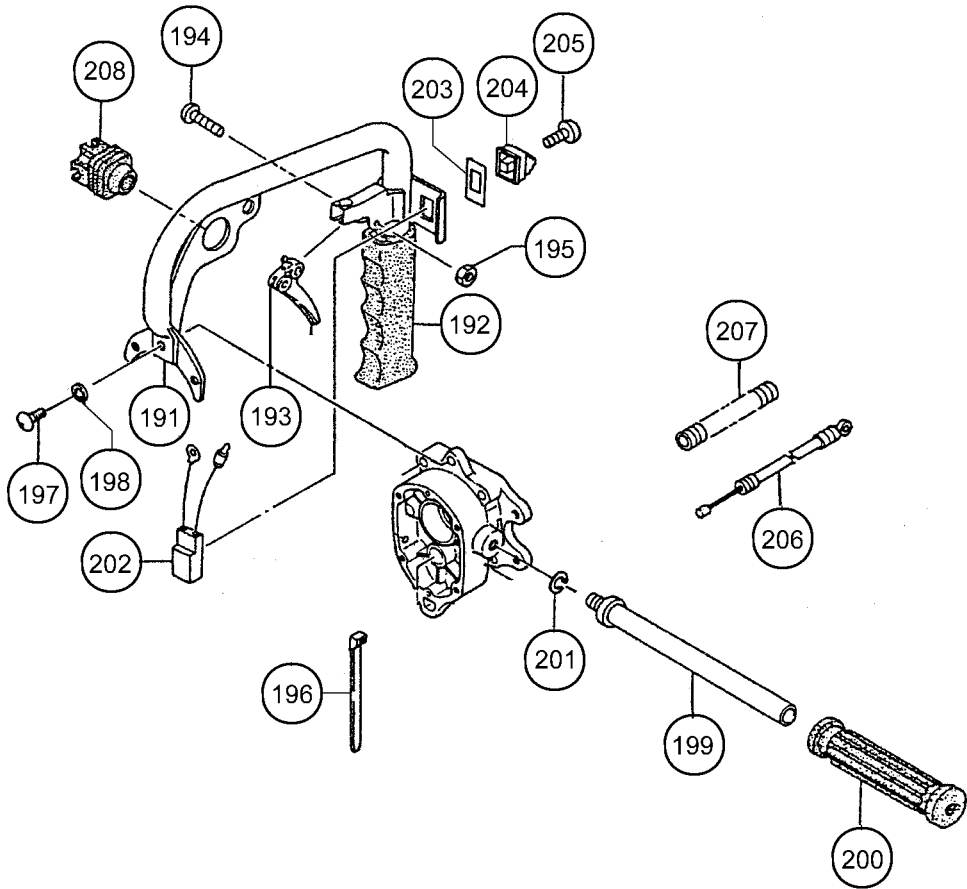

DW 25EA

HITACHI
DW 25EA(SN)

A triangular label with a rounded bottom edge. The text "HITACHI" and "DW 25EA(SN)" is centered. A horizontal line extends from the right side of the triangle to a circle containing the number "601".

601

HITACHI
DW 25EA(S)

A triangular label with a rounded bottom edge. The text "HITACHI" and "DW 25EA(S)" is centered. A horizontal line extends from the right side of the triangle to a circle containing the number "602".