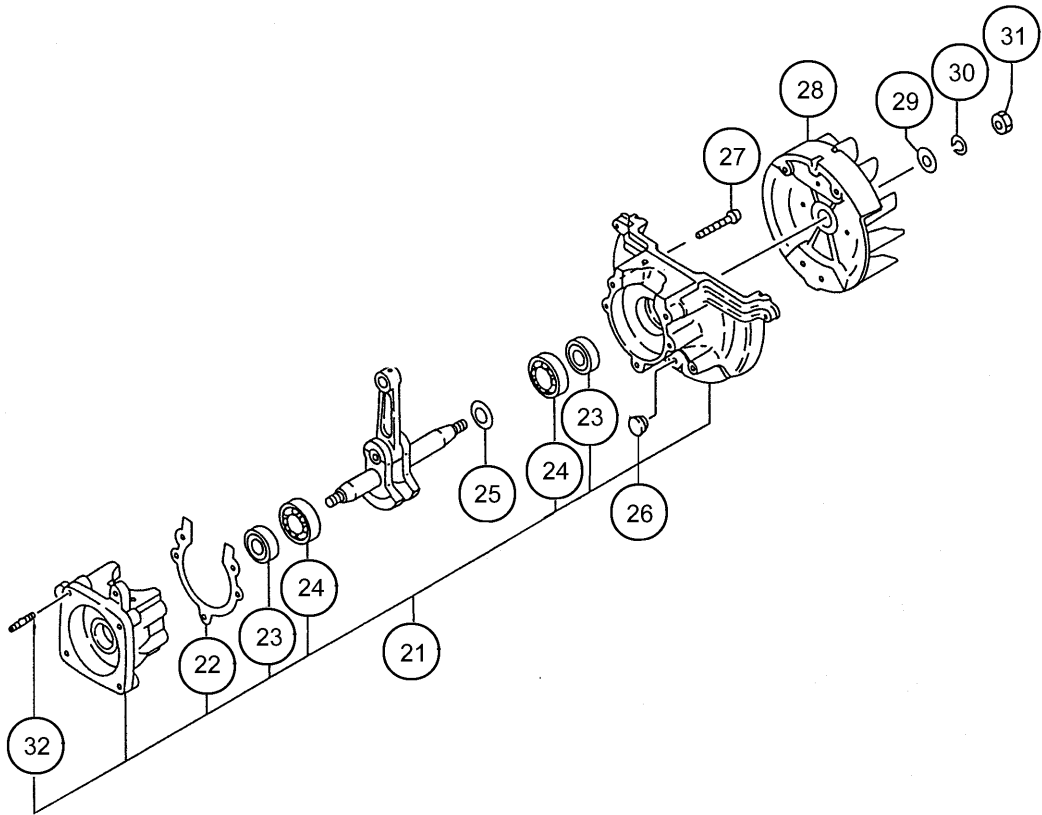

DW 25EA

HITACHI
DW 25EA(SN)

A triangular label with a rounded bottom edge. The text "HITACHI" and "DW 25EA(SN)" is centered. A horizontal line extends from the right side of the triangle to a circle containing the number "601".

601

HITACHI
DW 25EA(S)

A triangular label with a rounded bottom edge. The text "HITACHI" and "DW 25EA(S)" is centered. A horizontal line extends from the right side of the triangle to a circle containing the number "602".