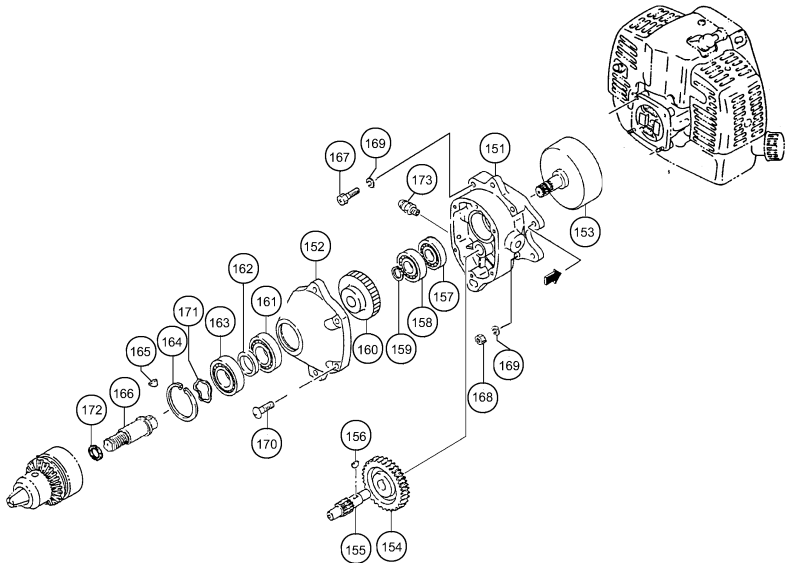

DW 25EA

HITACHI
DW 25EA(SN)

A triangular label with a rounded bottom edge. The text "HITACHI" and "DW 25EA(SN)" is centered. A horizontal line extends from the right side of the triangle to a circle containing the number "601".

601

HITACHI
DW 25EA(S)

A triangular label with a rounded bottom edge. The text "HITACHI" and "DW 25EA(S)" is centered. A horizontal line extends from the right side of the triangle to a circle containing the number "602".