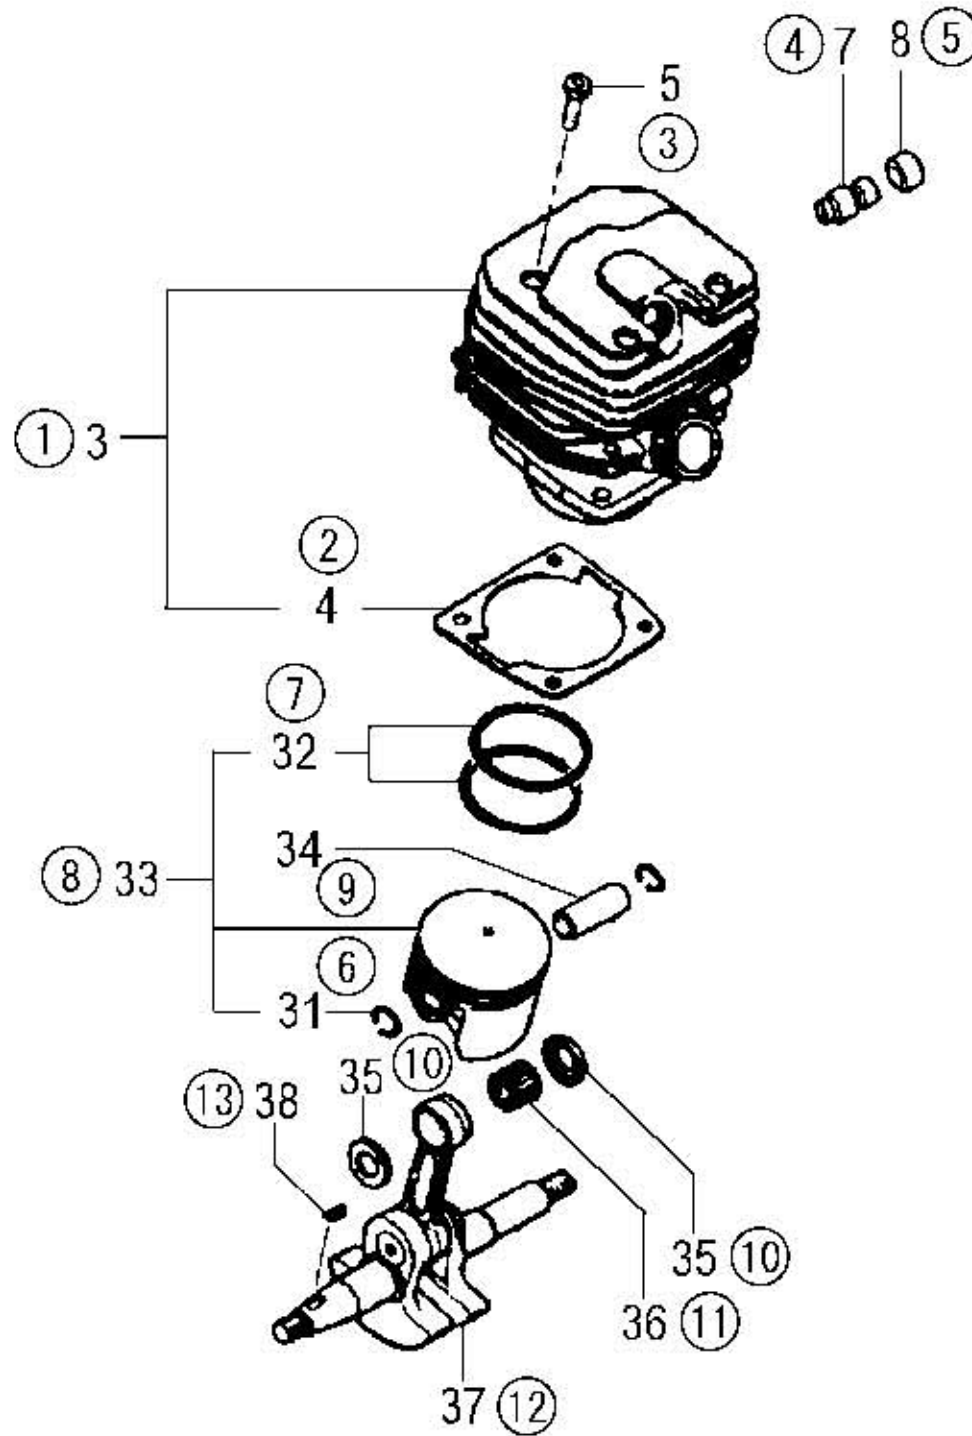

C23-01 CYLINDER/PISTON/CRANK SHAFT

HITACHI NUMBER	REF. NUMBER	PARTS NUMBER	DESCRIPTION	Q'TY	TANAKA PARTS NUMBER
C23-01 CYLINDER/PISTON/CRANK SHAFT					
1	3	668-5469	CYLINDER SET #	1	001-04093-90
2	4	668-5735	CYLINDER GASKET #	1	017-04093-20
3	5	669-2328	SPECIAL SCREW M5X20	4	684-32625-20
4	7	668-5590	DECOMPRESSION COMP. #	1	004-04093-80
5	8	668-5801	DECOMP COVER	1	020-04093-20
6	31	668-6031	PISTON PIN CIRCLIP	2	039-04093-20
7	32	668-6127	PISTONRING #	2	041-04093-20
8	33	668-5886	PISTON SET #	1	030-04093-90
9	34	668-6013	PISTON PIN #	1	037-04093-20
10	35	668-5994	PISTON PIN COLLAR #	2	036-04093-20
11	36	669-5607	NEEDLE BEARING #	1	999-62111-581
12	37	668-6187	CRANK SHAFT COMP. #	1	046-04093-80
13	38	668-6458	WOOD-RUFF KEY #	1	068-04093-20