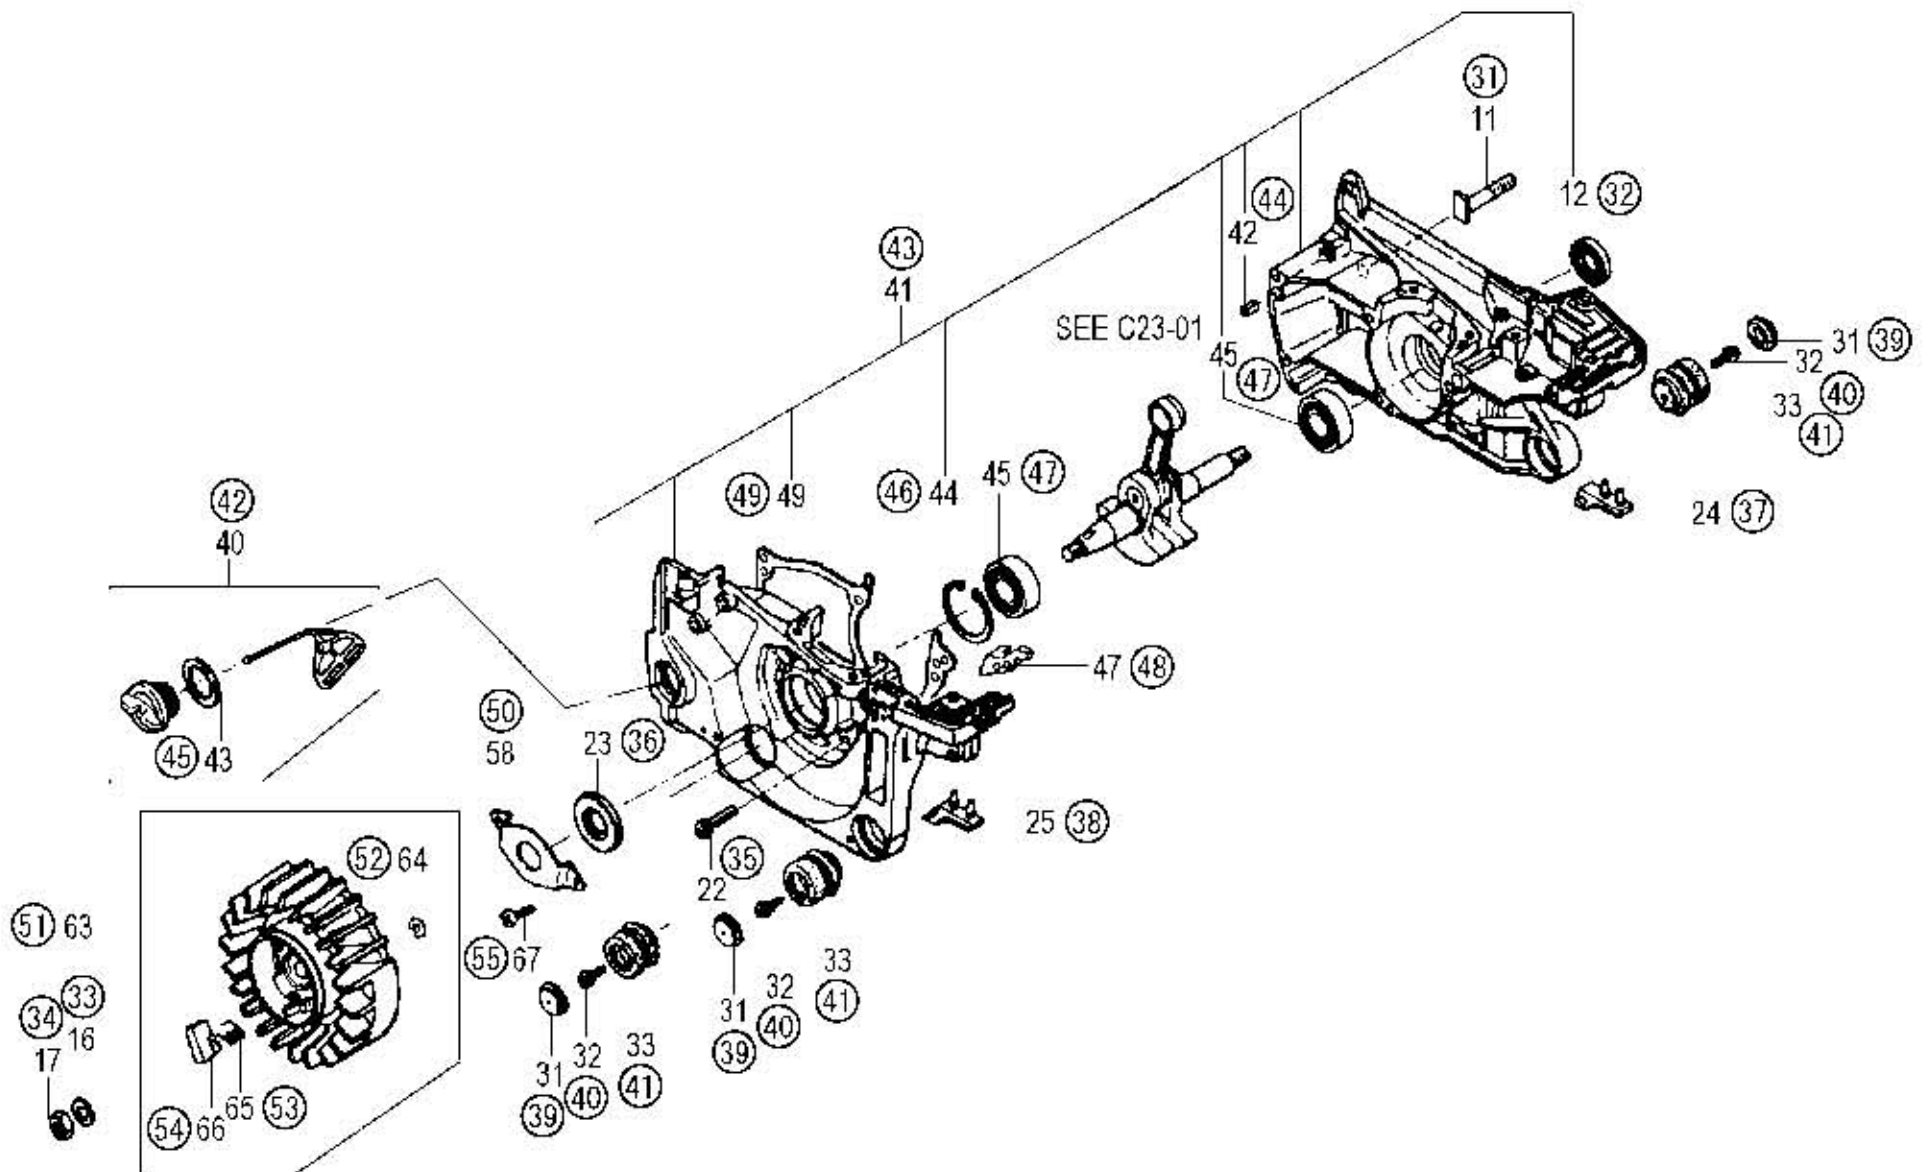

C23-02 CRANK CASE

HITACHI NUMBER	REF. NUMBER	PARTS NUMBER	DESCRIPTION	Q'TY	TANAKA PARTS NUMBER
C23-02 CRANK CASE					
31	11	668-6806	BAR TIGHTENING BOLT #	2	101-32625-20
32	12	669-5640	OIL SEAL ISD15284.5 #	1	999-66152-874
33	16	668-6439	FLYWHEEL WASHER	1	065-04093-20
34	17	668-6444	FLYWHEEL NUT	1	066-04093-20
35	22	669-2329	SPECIAL SCREW M5X25	5	685-32625-20
36	23	669-5642	OIL SEAL ISCD 15354.5 #	1	999-66153-572
37	24	668-8547	STOPPER A #	1	285-32625-20
38	25	668-8557	STOPPER B #	1	286-32625-20
39	31	668-8183	DAMPER CAP A	3	224-32625-20
40	32	669-2334	SPECIAL SCREW M5X16	3	688-32625-20
41	33	668-8114	FRONT DAMPER COMP. #	3	219-32625-80
42	40	669-2156	OIL TANK CAP ASS'Y #	1	642-32625-90
43	41	668-6545	CRANK CASE ASS'Y #	1	072-04093-90
44	42	668-6630	PIN	3	081-04093-20
45	43	669-1244	OIL TANK CAP PACKING	1	523-32625-20
46	44	668-5866	STOP RING C,INNER	1	029-32625-20
47	45	668-6682	BEARING #	2	089-04093-80
48	47	668-7981	H.L GROMMET #	1	192-32625-20
49	49	668-6711	CRANK CASE GASKET #	1	090-04093-20
50	58	669-0788	PLATE #	1	466-32625-20
51	63	668-7356	MAGNETO ROTOR ASS'Y #	1	155-04093-90
52	64	669-3660	STOP RING E	2	859-32625-20
53	65	669-3349	PAWL SPRING #	2	790-04093-20
54	66	669-3306	STARTER PAWL	2	788-04093-20
55	67	986-662	MACHINE SCREW (W/WASHERS) M4X10	2	994-16040-101