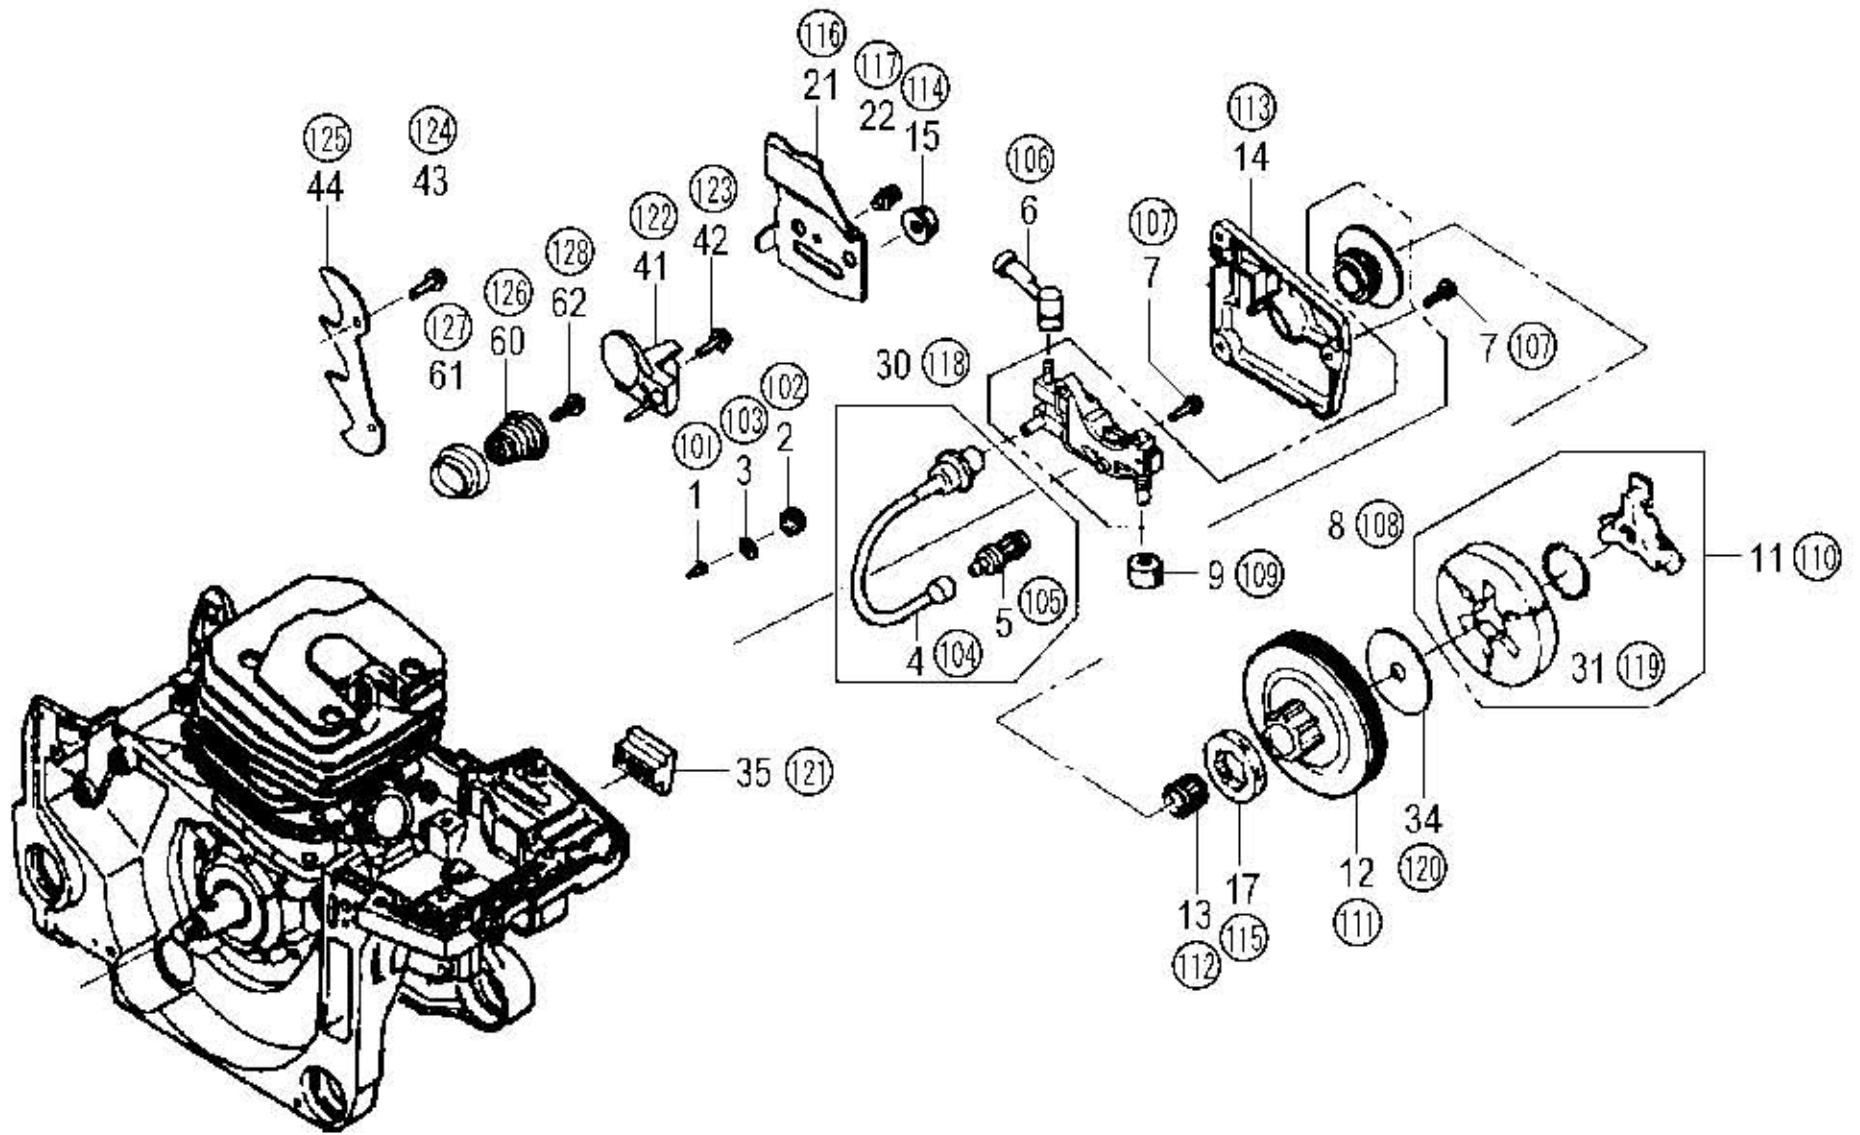

C23-04 CLUTCH/OIL PUMP

HITACHI NUMBER	REF. NUMBER	PARTS NUMBER	DESCRIPTION	Q'TY	TANAKA PARTS NUMBER
C23-04 CLUTCH/OIL PUMP					
101	1	669-1378	AIR VENT VALVE B	1	562-04093-20
102	2	669-1402	AIR VENT SPONGE	1	567-04093-20
103	3	669-2322	CLIP	1	680-32625-20
104	4	669-0882	OIL PIPE #	1	480-32625-20
105	5	669-0916	OIL FILTER BODY COMP	1	486-32628-80
106	6	669-1222	OIL PIPE A #	1	515-32625-20
107	7	669-2335	SPECIAL BOLT M4X14	5	689-32625-20
108	8	668-7323	OIL PUMP ASS'Y #	1	144-32625-91
109	9	668-6744	OIL SPONGE	1	094-32625-20
110	11	668-8483	CLUTCH ASS'Y #	1	276-04093-90
111	12	668-9115	CLUTCH HOUSING #	1	318-32625-20
112	13	668-9536	NEEDLE BEARING #	1	350-32625-20
113	14	668-6760	OIL PUMP COVER #	1	097-32625-20
114	15	668-7106	CHAIN BAR CLAMP NUT	2	121-32625-20
115	17	668-9176	RIM SPROCKET #	1	329-32625-20
116	21	669-0732	GUIDE PLATE A #	1	461-32625-20
117	22	669-2330	SPECIAL SCREW M4X10	1	686-32625-20
118	30	669-0884	OIL PIPE ASS'Y	1	480-32628-90
119	31	668-9427	CLUCH SPRING	1	342-04093-20
120	34	668-9644	CLUTCH WASHER B #	1	359-04093-20
121	35	669-0797	GUIDE	1	467-32625-20
122	41	668-7166	CHAIN CATCHER #	1	125-32625-80
123	42	669-2327	SPECIAL SCREW M5X14	1	683-32625-20
124	43	669-2327	SPECIAL SCREW M5X14	2	683-32625-20
125	44	669-0706	SPIKE #	1	460-32625-20
126	60	668-8248	DAMPER A #	1	234-32625-20
127	61	668-8479	DAMPER COLLAR A	1	275-32625-20
128	62	669-2334	SPECIAL SCREW M5X16	1	688-32625-20