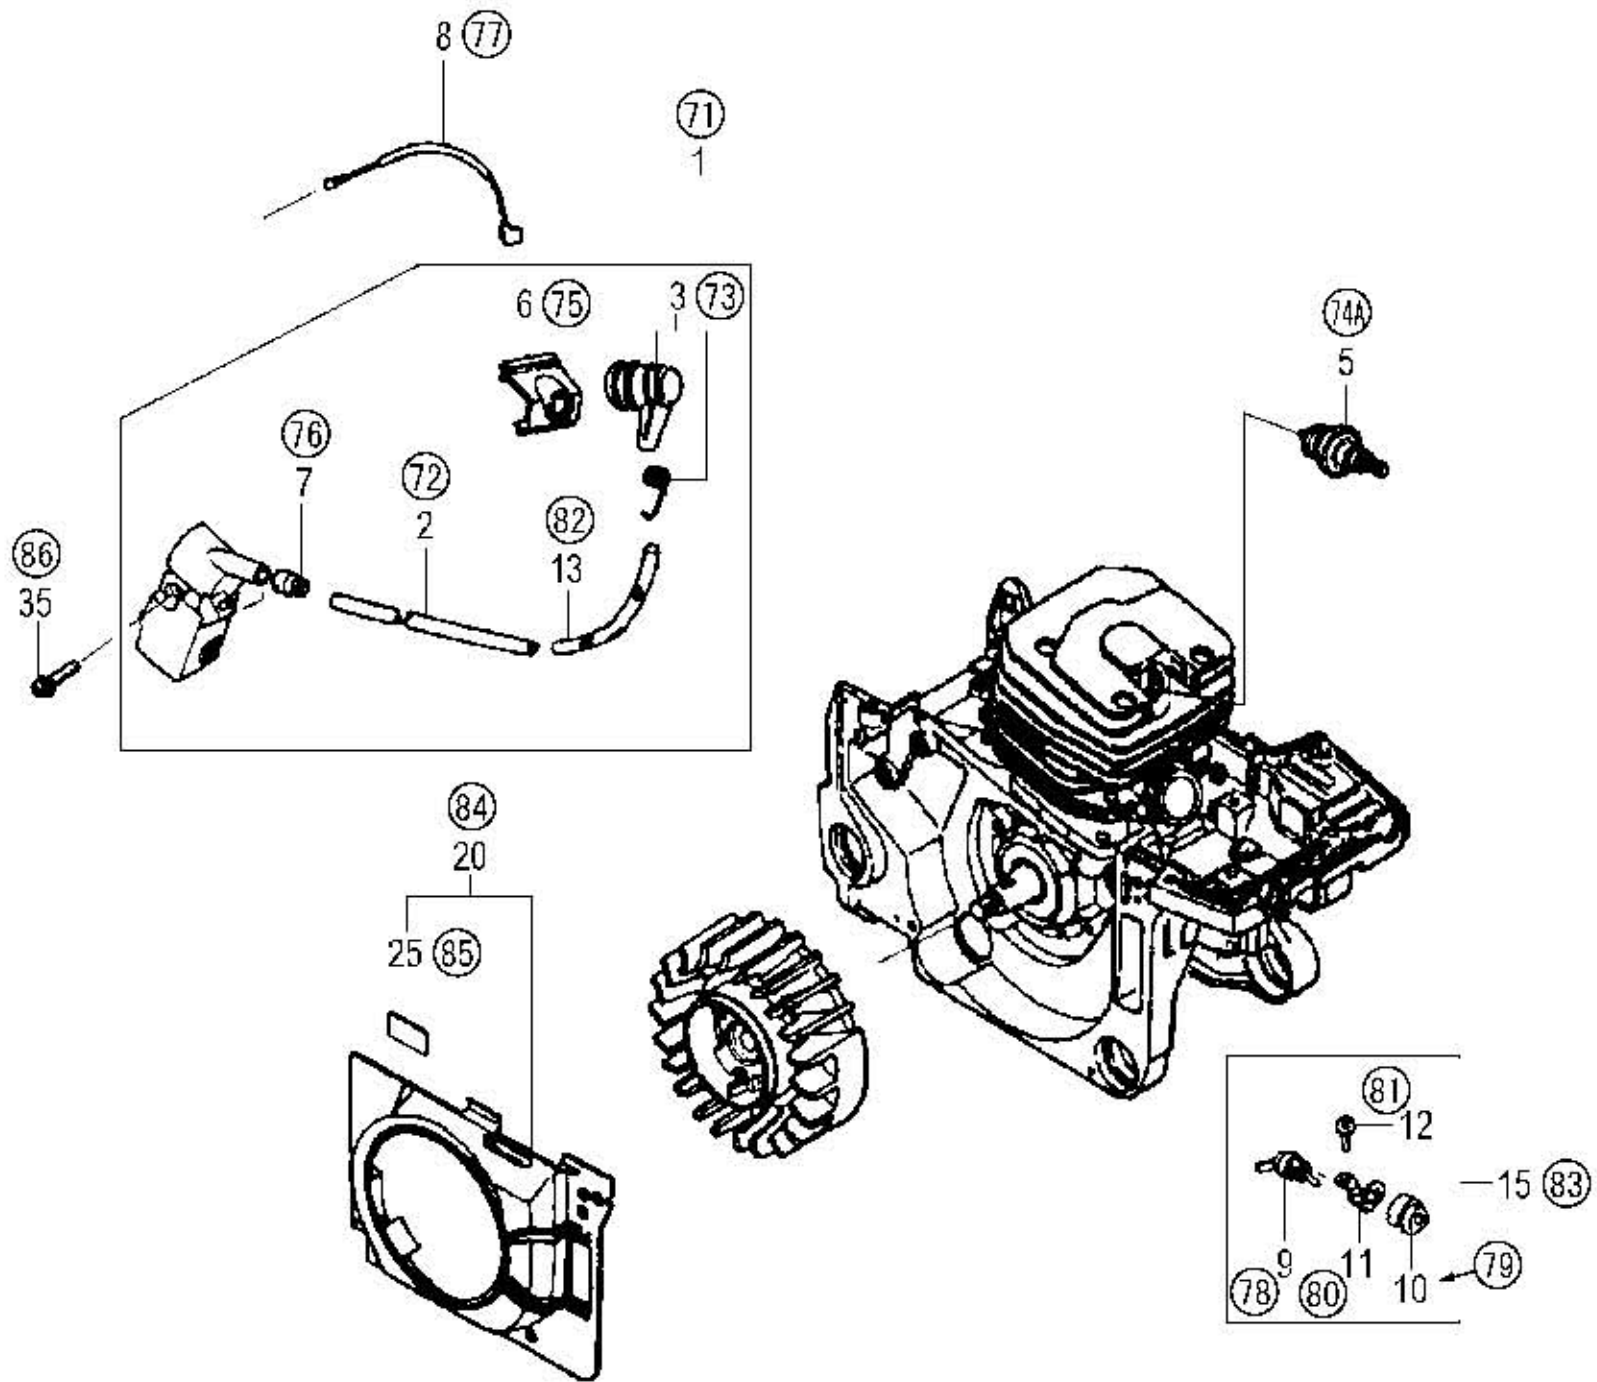

C23-03 IGNITION SYSTEM

HITACHI NUMBER	REF. NUMBER	PARTS NUMBER	DESCRIPTION	Q'TY	TANAKA PARTS NUMBER
	C23-03 IGNITION SYSTEM				
71	1	668-7348	IGNITION COIL ASS'Y #	1	153-04093-90
72	2	668-7844	CORD #	1	178-04093-20
73	3	668-7471	PLUG CAP ASS'Y #	1	157-04093-90
74	5	668-5775	SPARK PLUG RCJ-6Y #	1	018-04221-20
75	6	668-8335	SPARK PLUG COVER #	1	255-04093-20
76	7	669-0892	RUBBER CAP #	1	485-04093-20
77	8	668-7930	STOP CORD #	1	179-04093-80
78	9	668-7742	STOP SWITCH COMP. #	1	170-04093-80
79	10	668-8406	STOP BUTTON COVER	1	266-04093-20
80	11	669-2131	STOP BUTTON STAY #	1	640-04093-20
81	12	669-2337	SPECIAL SCREW M5X10	1	691-32625-20
82	13	668-8318	INSULATOR TUBE #	1	250-04093-20
83	15	668-7507	STOP SWITCH ASS'Y #	1	162-04093-90
84	20	668-7330	AIR DEFLECTOR #	1	145-04093-80
85	25	668-8258	DAMPER SEAT #	1	240-32625-20
86	35	669-2336	SPECIAL SCREW M5X20	2	690-32625-20