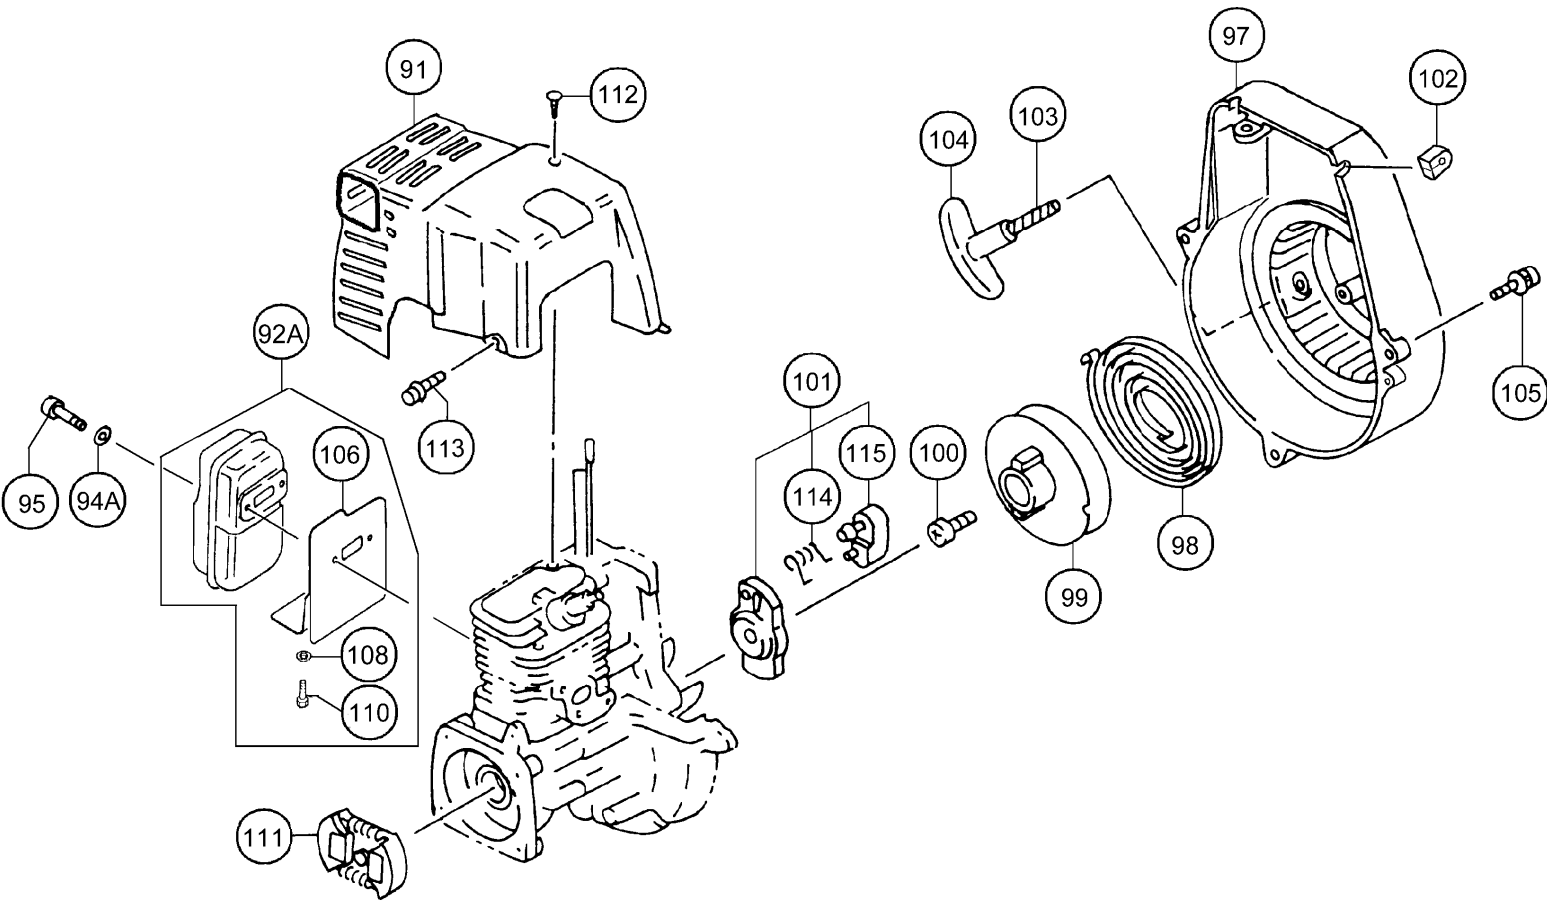

HTD-2520PFA

Pure Fire

Low Emission Two-Stroke Engine

HTD-2520PFA

Tanaka

MADE IN JAPAN FABRIQUE AU JAPON

601

501