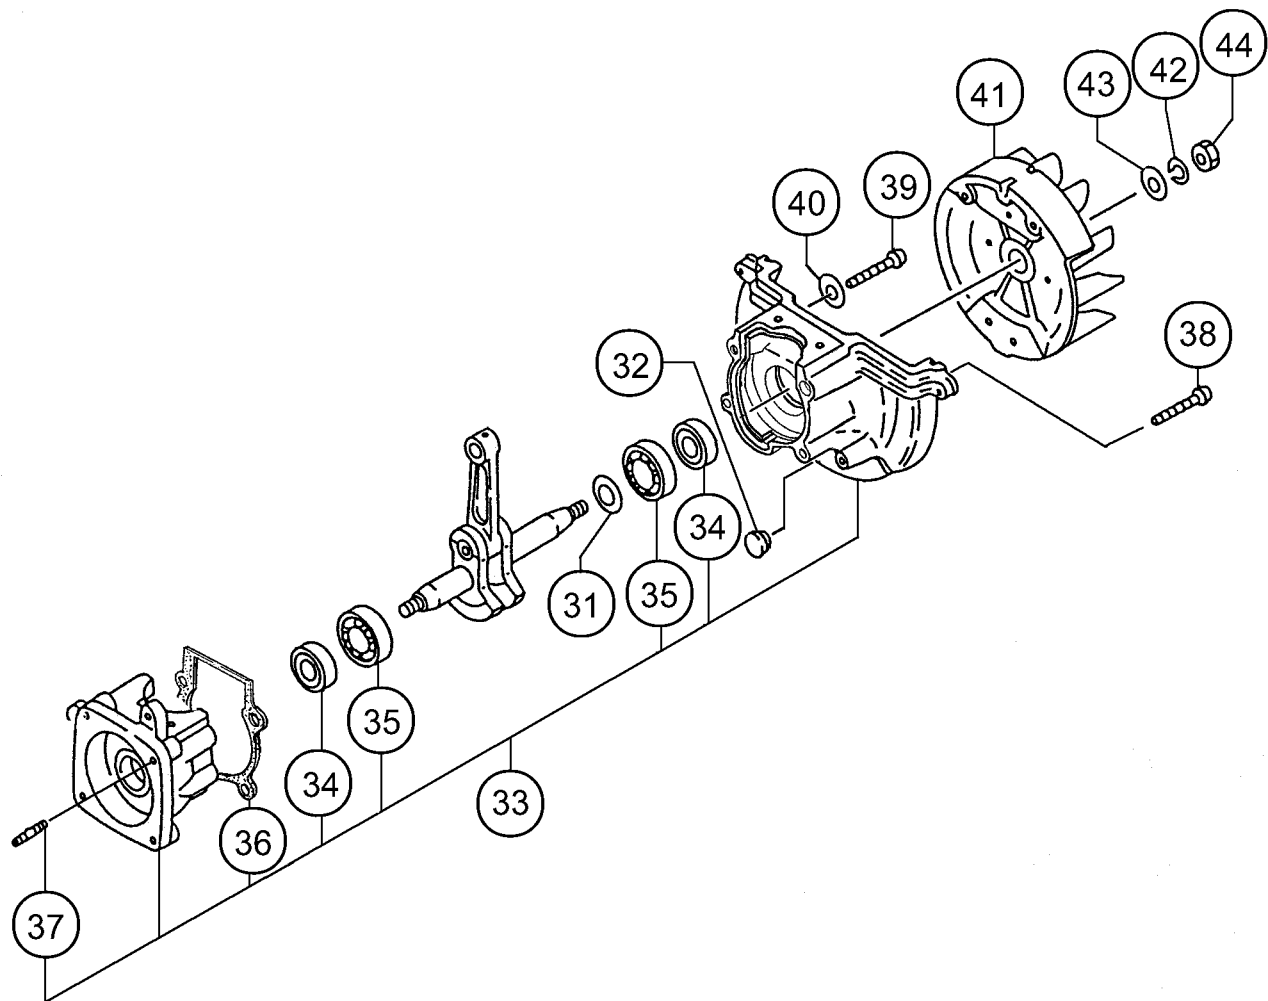

HTD-2520PFA

Pure Fire

Low Emission Two-Stroke Engine

HTD-2520PFA

Tanaka

MADE IN JAPAN FABRIQUE AU JAPON

601

501