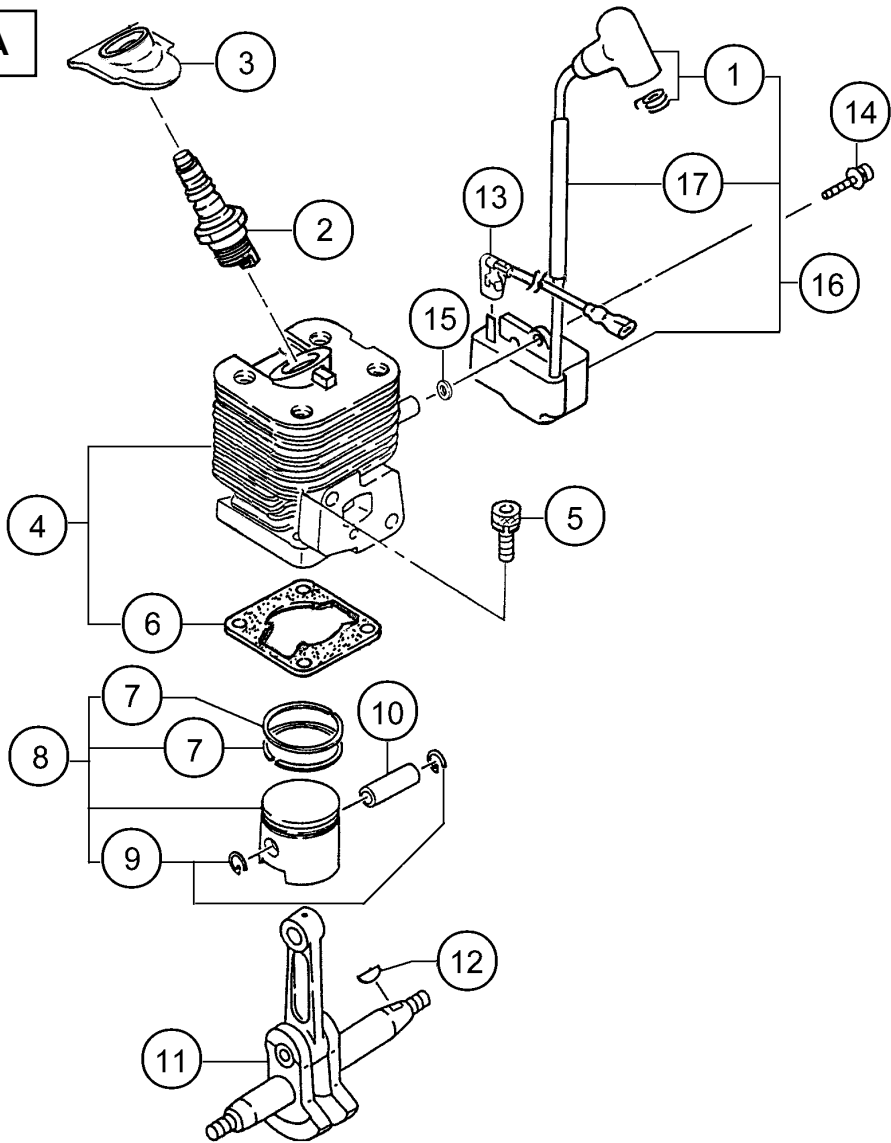

HTD-2520PFA

Pure Fire

Low Emission Two-Stroke Engine

HTD-2520PFA

Tanaka

MADE IN JAPAN FABRIQUE AU JAPON

601

501