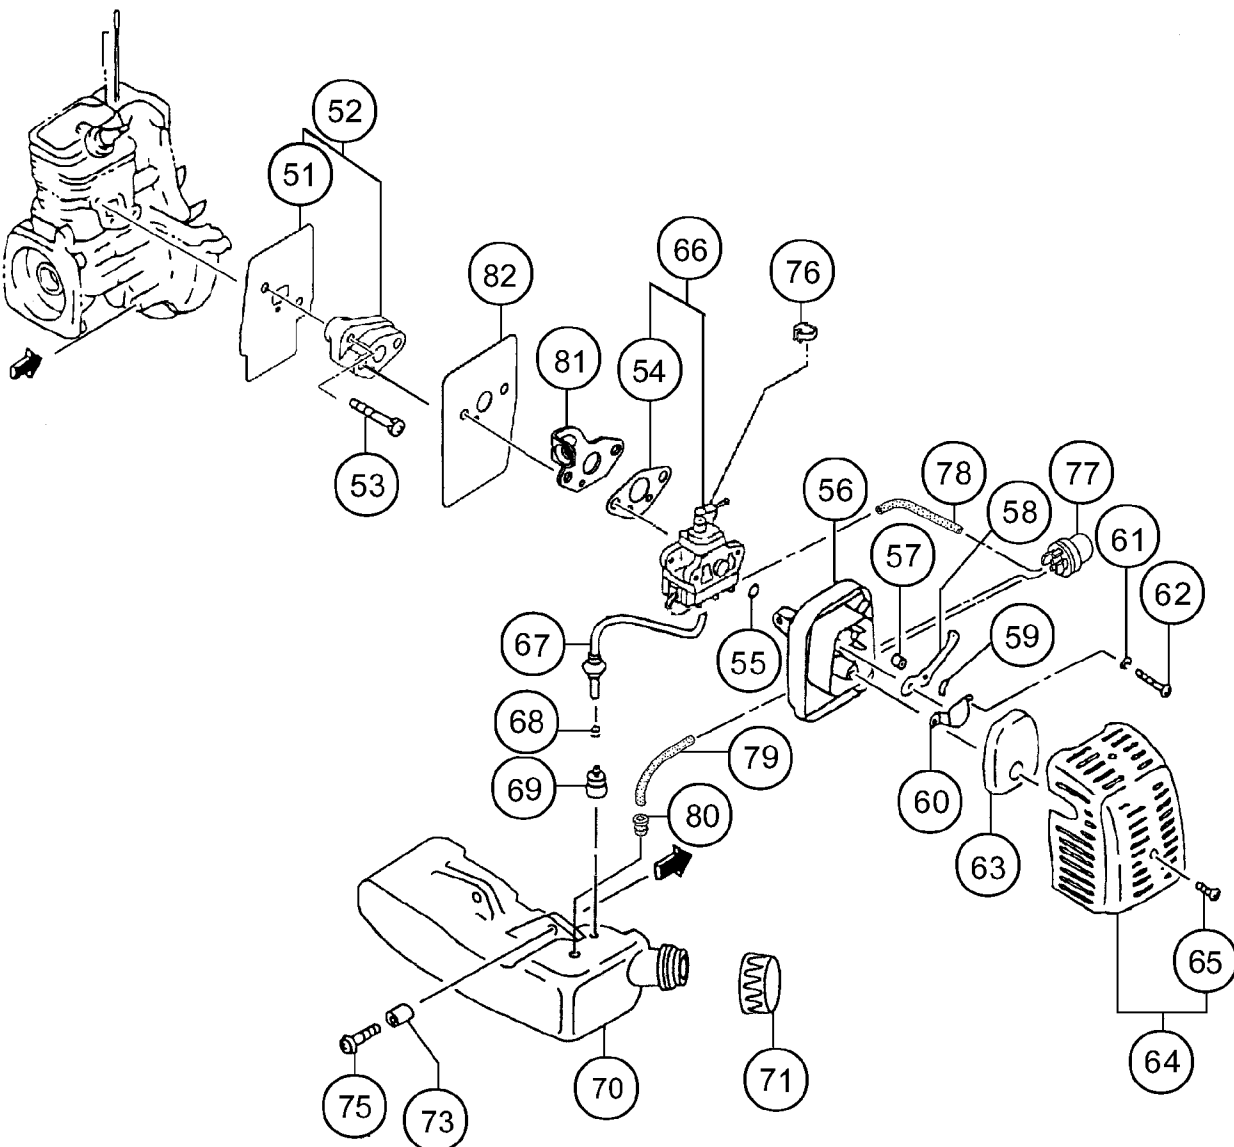

HTD-2520PFA

Pure Fire

Low Emission Two-Stroke Engine

HTD-2520PFA

Tanaka

MADE IN JAPAN FABRIQUE AU JAPON

601

501