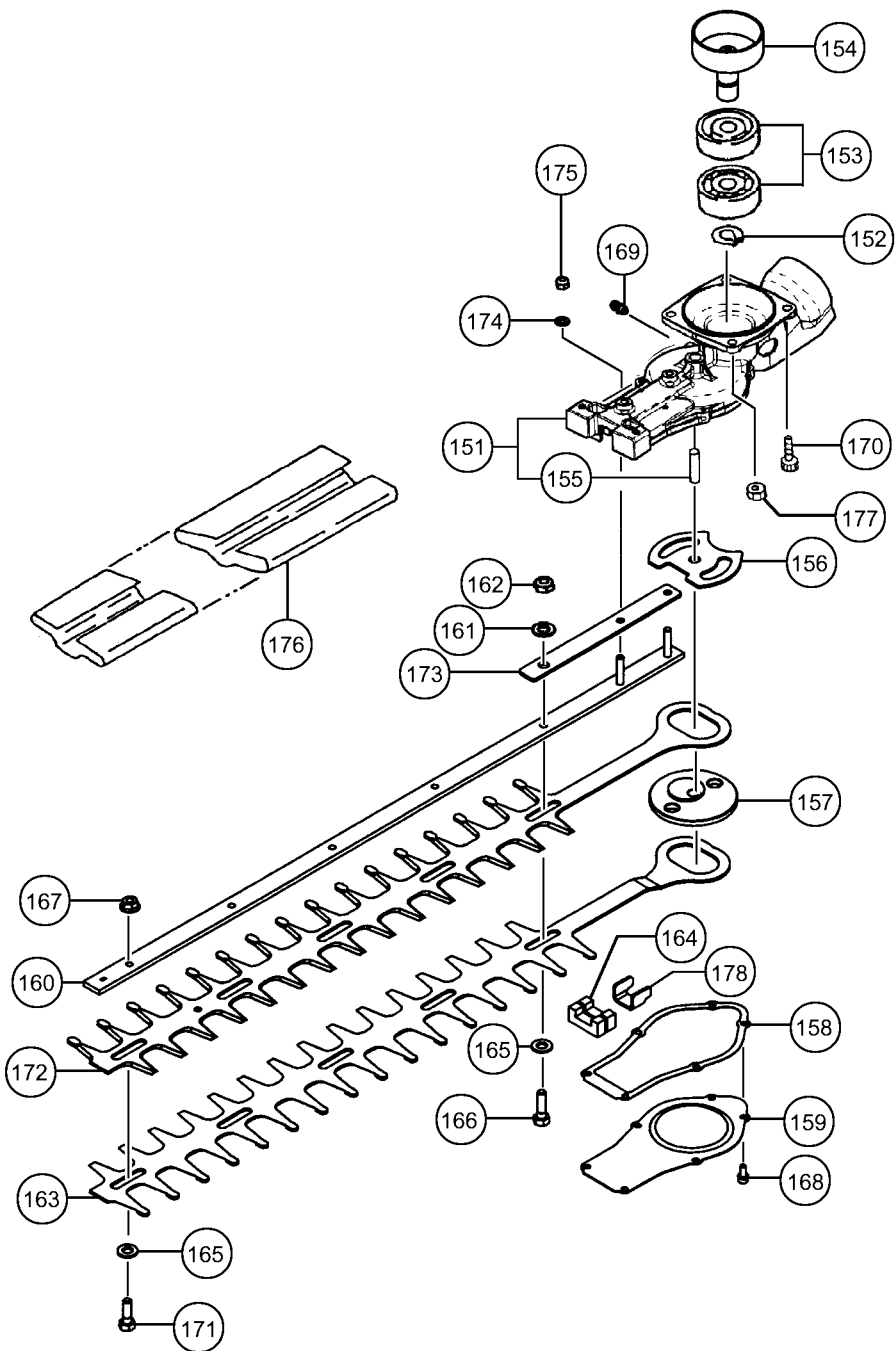

HTD-2520PFA

Pure Fire

Low Emission Two-Stroke Engine

HTD-2520PFA

Tanaka

MADE IN JAPAN FABRIQUE AU JAPON

601

501