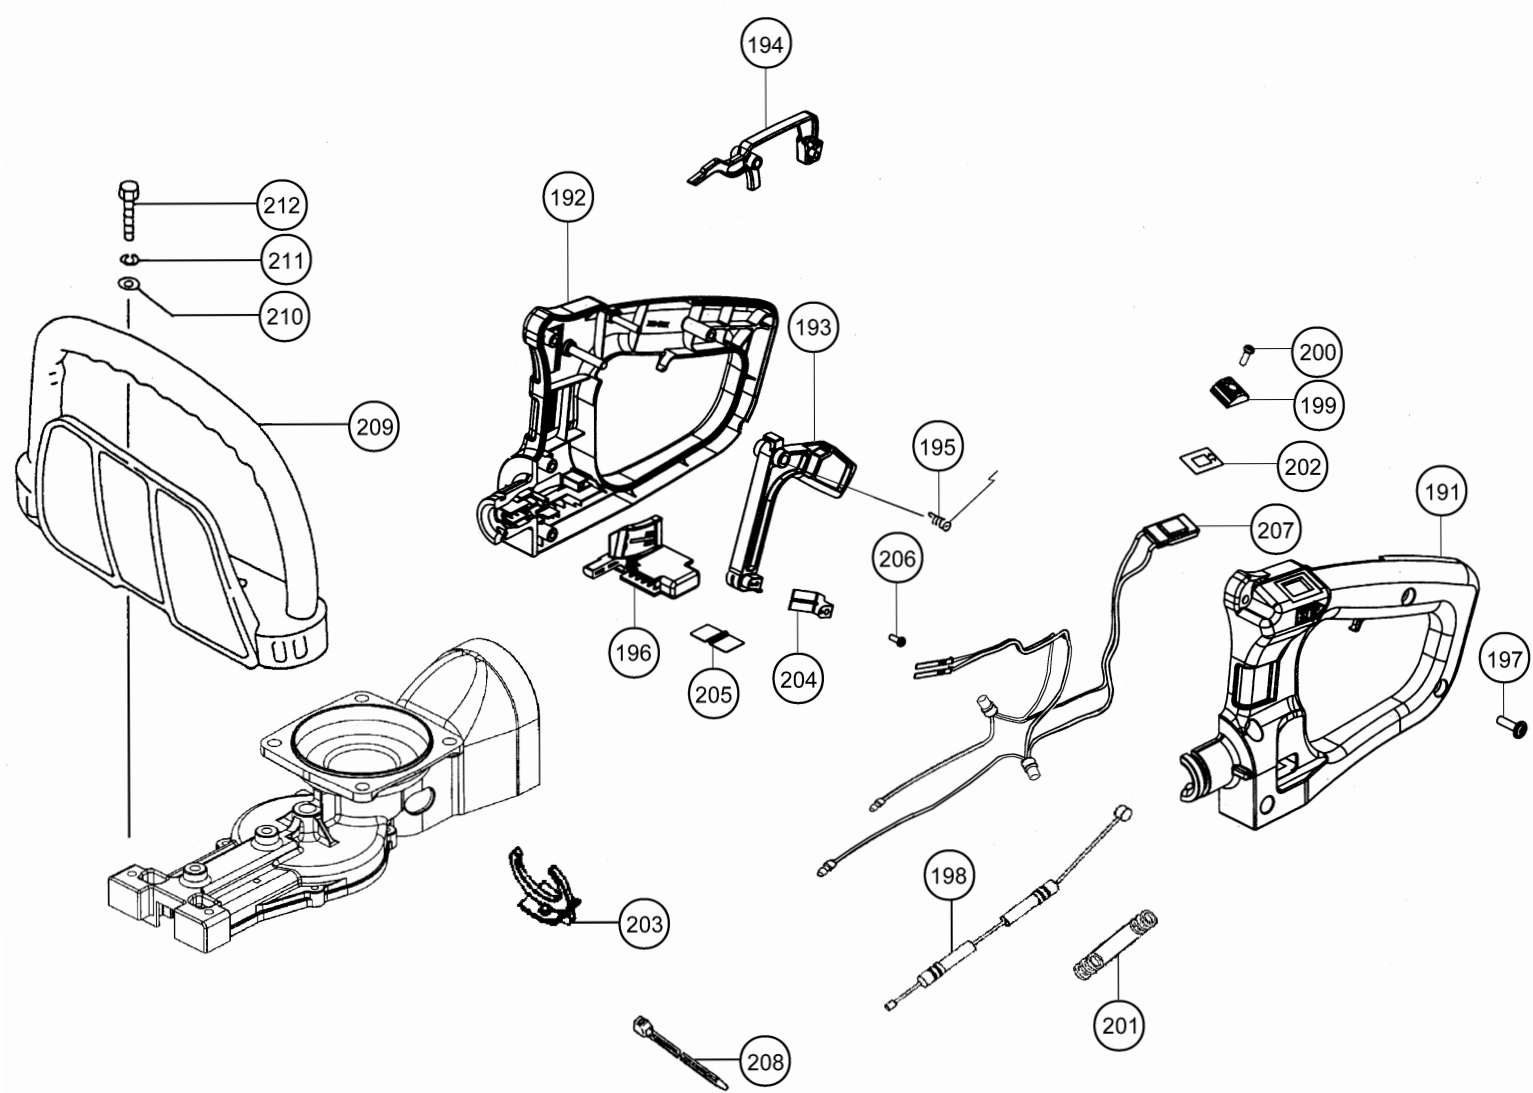

HTD-2520PFA

Pure Fire

Low Emission Two-Stroke Engine

HTD-2520PFA

Tanaka

MADE IN JAPAN FABRIQUE AU JAPON

601

501