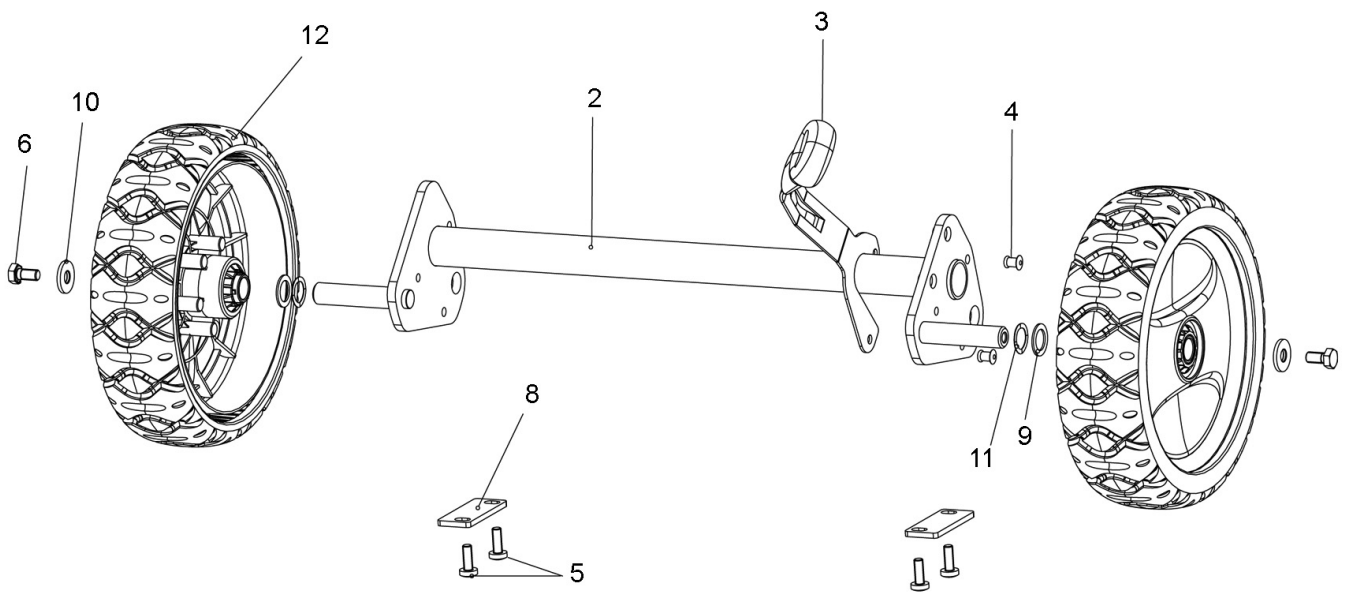

Ref. ID	Quantity	Part number	Description
1	1	P3060569VE	BAG FRAME
2	1	P3060527ZB	FRONT AXLE
3	1	P3100256ZB	ROD
4	1	P2020485	FITTING WASHOUT
5	1	P3160091	GRASSBAG
6	1	P2020569	BELT COVER
7	1	P3070023	GRASSBAG ASSY
8	2	P1050036	NUT
9	3	P1050011	NUT
10	1	P3040309	BLADE BUSHING
11	1	P4050050VE	BLADE
12	1	1110002A1	BELLEVILLE WASHER
13	1	MOTORE	ENGINE
14	3	P1050057	BUSHING
15	1	P3060602	HEIGHT OF CUT ADJ. LEVER
17	1	P3020137ZB	SPRING
18	2	P1020083	SPRING
19	1	P3170041	O-RING
20	1	P5070020	FAIRLEAD
21	1	P2020544	SHIELD
22	2	P1020051	WASHER
23	2	1020007A1	WASHER
24	3	1020009A1	WASHER
25	2	P1020179	WASHER
26	2	P2080029	WHEEL
27	1	P1010050	SCREW
28	1	P4090033VEARI	MOWERDECK
29	2	P1060004	STARLOCK
30	1	P2020612	MULCHING PLUG
31	1	P1020067	WASHER
32	2	P1010231	SCREW
33	3	P1010330	SCREW
34	2	1010018A1	SCREW
35	3	P1010270	SCREW
36	2	P3040908ZB	SCREW
37	1	1090001A1	TAB

ML160E

REAR AXLE

Ref. ID	Quantity	Part number	Description
2	1	P3060561ZB	REAR AXLE
3	1	P3060604	HEIGHT OF CUT ADJ. LEVER
4	2	P1020203	RIVET
5	4	P1010330	SCREW
6	2	1010018A1	SCREW
8	2	P4011226ZB	PLATE
9	2	P1020051	WASHER
10	2	1020007A1	WASHER
11	2	P1020179	WASHER
12	2	P2080029	WHEEL

Ref. ID	Quantity	Part number	Description
1	2	P3040123	BUSHING
2	1	P5010185	SYSTEM 2 CABLE
3	1	P1050059	NUT
4	1	1050002A1	NUT
5	1	1050003A1	NUT
7	2	P2020618	WING NUT
8	1	P4080055VE	SYSTEM 2 LEVER
9	1	P3100399ZB	STARTER HOLDER
10	1	P1020153	WASHER
11	1	1020013A1	WASHER
12	2	1020014A1	WASHER
13	1	P3100359VE	HANDLE HOSE
14	2	P1010493ZB	SCREW
15	1	P1010203	SCREW

1

2

3

Ref. ID	Quantity	Part number	Description
1	1	P5141051	DECAL
2	1	P5140860	SAFETY DECAL
3	1	P5140645	DECAL