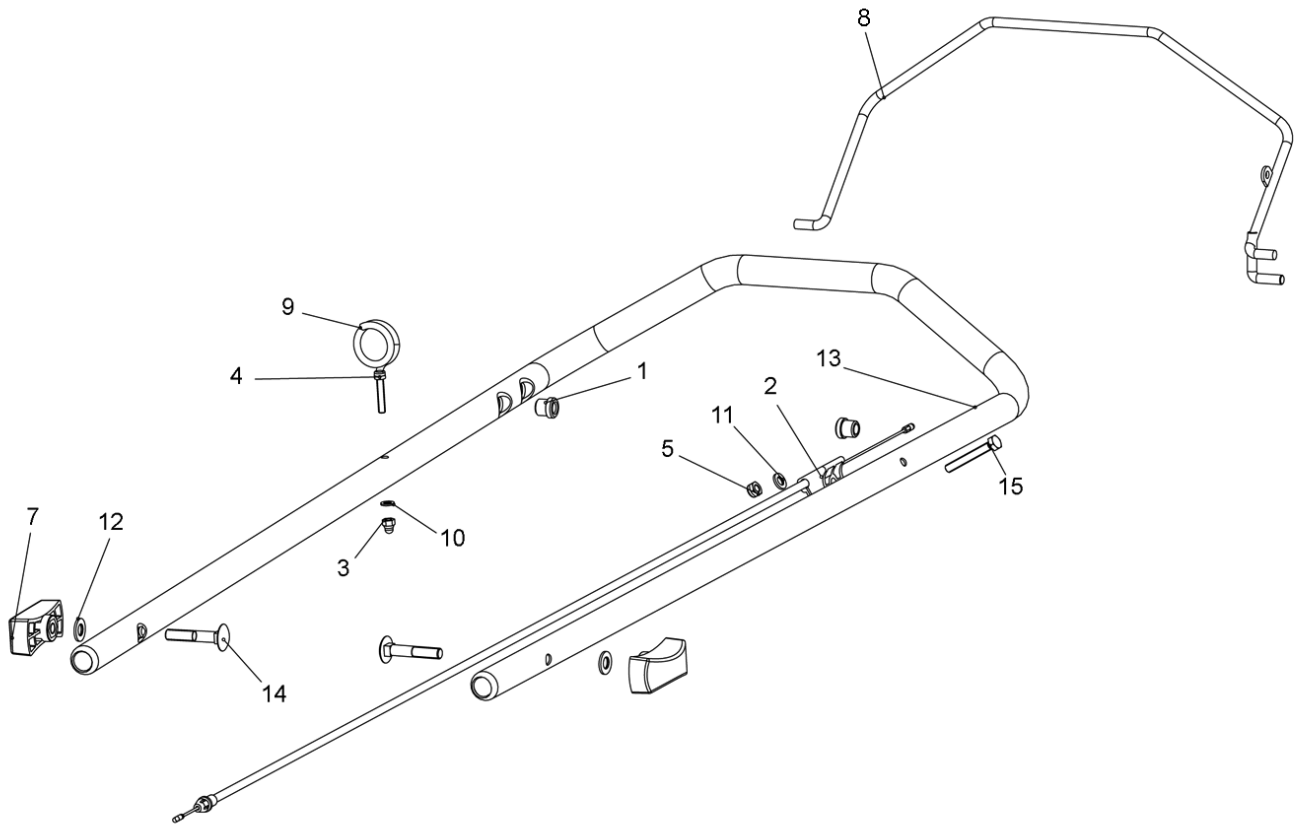

Ref. ID	Quantity	Part number	Description
1	1	P3060569VE	BAG FRAME
2	1	P3060527ZB	FRONT AXLE
3	1	P3100256ZB	ROD
4	1	P2020485	FITTING WASHOUT
5	1	P3160091	GRASSBAG
6	1	P2020569	BELT COVER
7	1	P3070023	GRASSBAG ASSY
8	2	P1050036	NUT
9	3	P1050011	NUT
10	1	P3040309	BLADE BUSHING
11	1	P4050050VE	BLADE
12	1	1110002A1	BELLEVILLE WASHER
13	1	MOTORE	ENGINE
14	3	P1050057	BUSHING
15	1	P3060602	HEIGHT OF CUT ADJ. LEVER
17	1	P3020137ZB	SPRING
18	2	P1020083	SPRING
19	1	P3170041	O-RING
20	1	P5070020	FAIRLEAD
21	1	P2020544	SHIELD
22	2	P1020051	WASHER
23	2	1020007A1	WASHER
24	3	1020009A1	WASHER
25	2	P1020179	WASHER
26	2	P2080029	WHEEL
27	1	P1010050	SCREW
28	1	P4090033VEARI	MOWERDECK
29	2	P1060004	STARLOCK
30	1	P2020612	MULCHING PLUG
31	1	P1020067	WASHER
32	2	P1010231	SCREW
33	3	P1010330	SCREW
34	2	1010018A1	SCREW
35	3	P1010270	SCREW
36	2	P3040908ZB	SCREW
37	1	1090001A1	TAB

ML160E

REAR AXLE

Ref. ID	Quantity	Part number	Description
2	1	P3060561ZB	REAR AXLE
3	1	P3060604	HEIGHT OF CUT ADJ. LEVER
4	2	P1020203	RIVET
5	4	P1010330	SCREW
6	2	1010018A1	SCREW
8	2	P4011226ZB	PLATE
9	2	P1020051	WASHER
10	2	1020007A1	WASHER
11	2	P1020179	WASHER
12	2	P2080029	WHEEL

Ref. ID	Quantity	Part number	Description
1	2	P3040123	BUSHING
2	1	P5010185	SYSTEM 2 CABLE
3	1	P1050059	NUT
4	1	1050002A1	NUT
5	1	1050003A1	NUT
7	2	P2020618	WING NUT
8	1	P4080055VE	SYSTEM 2 LEVER
9	1	P3100399ZB	STARTER HOLDER
10	1	P1020153	WASHER
11	1	1020013A1	WASHER
12	2	1020014A1	WASHER
13	1	P3100359VE	HANDLE HOSE
14	2	P1010493ZB	SCREW
15	1	P1010203	SCREW

1

2

3

Ref. ID	Quantity	Part number	Description
1	1	P5141051	DECAL
2	1	P5140860	SAFETY DECAL
3	1	P5140645	DECAL