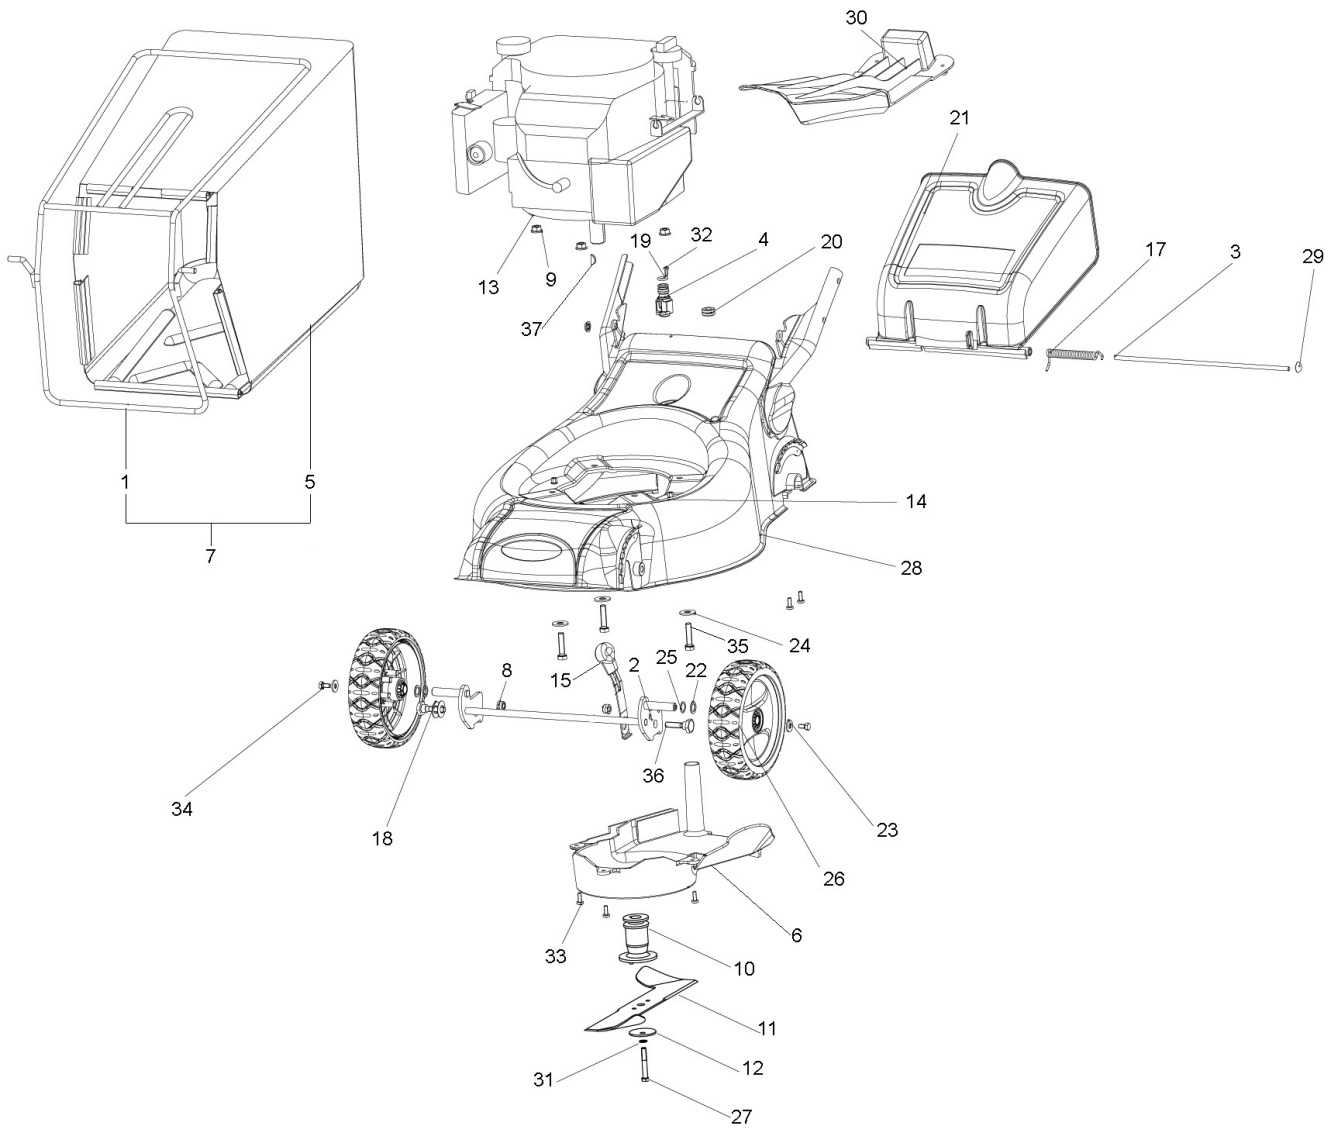

ML160EB

COMPLETE MACHINE

Ref. ID	Quantity	Part number	Description
1	1	P3060569VE	BAG FRAME
2	1	P3060527ZB	FRONT AXLE
3	1	P3100256ZB	ROD
4	1	P2020485	FITTING WASHOUT
5	1	P3160091	GRASSBAG
6	1	P2020576	BELT COVER
7	1	P3070023	GRASSBAG ASSY
8	2	P1050036	NUT
9	3	P1050011	NUT
10	1	P3040309	BLADE BUSHING
11	1	P4050051VE	BLADE
12	1	1110002A1	BELLEVILLE WASHER
13	1	MOTORE	ENGINE
14	3	P1050057	BUSHING
15	1	P3060602	HEIGHT OF CUT ADJ. LEVER
17	1	P3020137ZB	SPRING
18	2	P1020083	SPRING
19	1	P3170041	O-RING
20	1	P5070021	FAIRLEAD
21	1	P2020544	SHIELD
22	2	P1020051	WASHER
23	2	1020007A1	WASHER
24	3	1020009A1	WASHER
25	2	P1020179	WASHER
26	2	P2080029	WHEEL
27	1	P1010050	SCREW
28	1	P4090034VEARI	MOWERDECK
29	2	P1060004	STARLOCK
30	1	P2020613	MULCHING PLUG
31	1	P1020067	WASHER
32	2	P1010231	SCREW
33	3	P1010330	SCREW
34	2	1010018A1	SCREW
35	3	P1010270	SCREW
36	2	P3040908ZB	SCREW
37	1	1090001A1	TAB

Ref. ID	Quantity	Part number	Description
1	1	p3040982	PULLEY
2	1	P3060551ZB	REAR AXLE
4	1	P3010082	BELT
5	2	P2020568	WHEEL COVER
9	1	P3050097	CROWN GEAR
10	1	P3050098	CROWN GEAR
12	1	P3020141ZB	SPRING
13	1	P4011225ZB	PLATE
14	1	P4011226ZB	PLATE
15	2	P1020164	SPACER
16	2	1020020A1	SPACER
17	1	P2090082	GEARBOX ASSY
18	2	1020007A1	WASHER
19	2	P1020179	WASHER
20	2	P2080030	WHEEL ASSY
22	1	1070001A1	CIRCLIP
23	2	P1080026	PIN
25	2	P1010494ZB	SCREW
26	4	P1010330	SCREW
27	2	1010018A1	SCREW
28	2	P2080029	WHEEL
29	2	P2020580	GEAR
30	1	P3060603	HEIGHT OF CUT ADJ. LEVER
31	1	P1020203	RIVET

Ref. ID	Quantity	Part number	Description
1	4	P3040123	BUSHING
2	1	P5010187	SYSTEM 2 CABLE
3	1	P5010186	TRACTION CABLE
4	1	P1050059	NUT
5	1	1050002A1	NUT
6	1	1050003A1	NUT
9	2	P2020618	WING NUT
10	1	P4080056VE	TRACTION LEVER
11	1	P4080055VE	SYSTEM 2 LEVER
12	1	P3100399ZB	STARTER HOLDER
13	1	P1020153	WASHER
14	1	1020013A1	WASHER
15	2	1020014A1	WASHER
16	1	P4010638ZT	THICKNESS ELEMENT
17	1	P3100359VE	HANDLE HOSE
18	2	P1010493ZB	SCREW
19	1	P1010203	SCREW