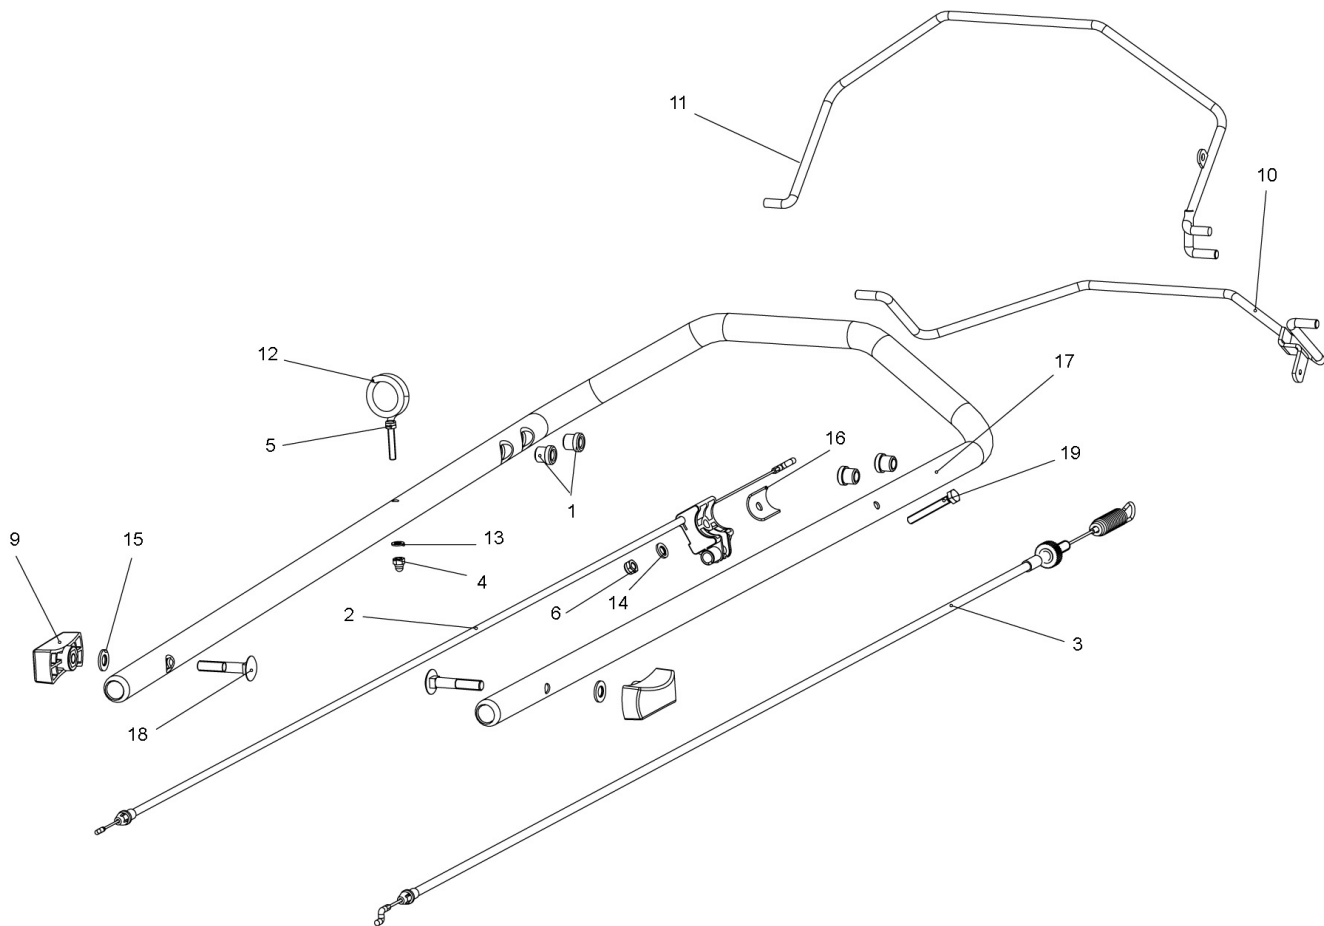

ML160EB

COMPLETE MACHINE

Ref. ID	Quantity	Part number	Description
1	1	P3060569VE	BAG FRAME
2	1	P3060527ZB	FRONT AXLE
3	1	P3100256ZB	ROD
4	1	P2020485	FITTING WASHOUT
5	1	P3160091	GRASSBAG
6	1	P2020576	BELT COVER
7	1	P3070023	GRASSBAG ASSY
8	2	P1050036	NUT
9	3	P1050011	NUT
10	1	P3040309	BLADE BUSHING
11	1	P4050051VE	BLADE
12	1	1110002A1	BELLEVILLE WASHER
13	1	MOTORE	ENGINE
14	3	P1050057	BUSHING
15	1	P3060602	HEIGHT OF CUT ADJ. LEVER
17	1	P3020137ZB	SPRING
18	2	P1020083	SPRING
19	1	P3170041	O-RING
20	1	P5070021	FAIRLEAD
21	1	P2020544	SHIELD
22	2	P1020051	WASHER
23	2	1020007A1	WASHER
24	3	1020009A1	WASHER
25	2	P1020179	WASHER
26	2	P2080029	WHEEL
27	1	P1010050	SCREW
28	1	P4090034VEARI	MOWERDECK
29	2	P1060004	STARLOCK
30	1	P2020613	MULCHING PLUG
31	1	P1020067	WASHER
32	2	P1010231	SCREW
33	3	P1010330	SCREW
34	2	1010018A1	SCREW
35	3	P1010270	SCREW
36	2	P3040908ZB	SCREW
37	1	1090001A1	TAB

Ref. ID	Quantity	Part number	Description
1	1	p3040982	PULLEY
2	1	P3060551ZB	REAR AXLE
4	1	P3010082	BELT
5	2	P2020568	WHEEL COVER
9	1	P3050097	CROWN GEAR
10	1	P3050098	CROWN GEAR
12	1	P3020141ZB	SPRING
13	1	P4011225ZB	PLATE
14	1	P4011226ZB	PLATE
15	2	P1020164	SPACER
16	2	1020020A1	SPACER
17	1	P2090082	GEARBOX ASSY
18	2	1020007A1	WASHER
19	2	P1020179	WASHER
20	2	P2080030	WHEEL ASSY
22	1	1070001A1	CIRCLIP
23	2	P1080026	PIN
25	2	P1010494ZB	SCREW
26	4	P1010330	SCREW
27	2	1010018A1	SCREW
28	2	P2080029	WHEEL
29	2	P2020580	GEAR
30	1	P3060603	HEIGHT OF CUT ADJ. LEVER
31	1	P1020203	RIVET

Ref. ID	Quantity	Part number	Description
1	4	P3040123	BUSHING
2	1	P5010187	SYSTEM 2 CABLE
3	1	P5010186	TRACTION CABLE
4	1	P1050059	NUT
5	1	1050002A1	NUT
6	1	1050003A1	NUT
9	2	P2020618	WING NUT
10	1	P4080056VE	TRACTION LEVER
11	1	P4080055VE	SYSTEM 2 LEVER
12	1	P3100399ZB	STARTER HOLDER
13	1	P1020153	WASHER
14	1	1020013A1	WASHER
15	2	1020014A1	WASHER
16	1	P4010638ZT	THICKNESS ELEMENT
17	1	P3100359VE	HANDLE HOSE
18	2	P1010493ZB	SCREW
19	1	P1010203	SCREW