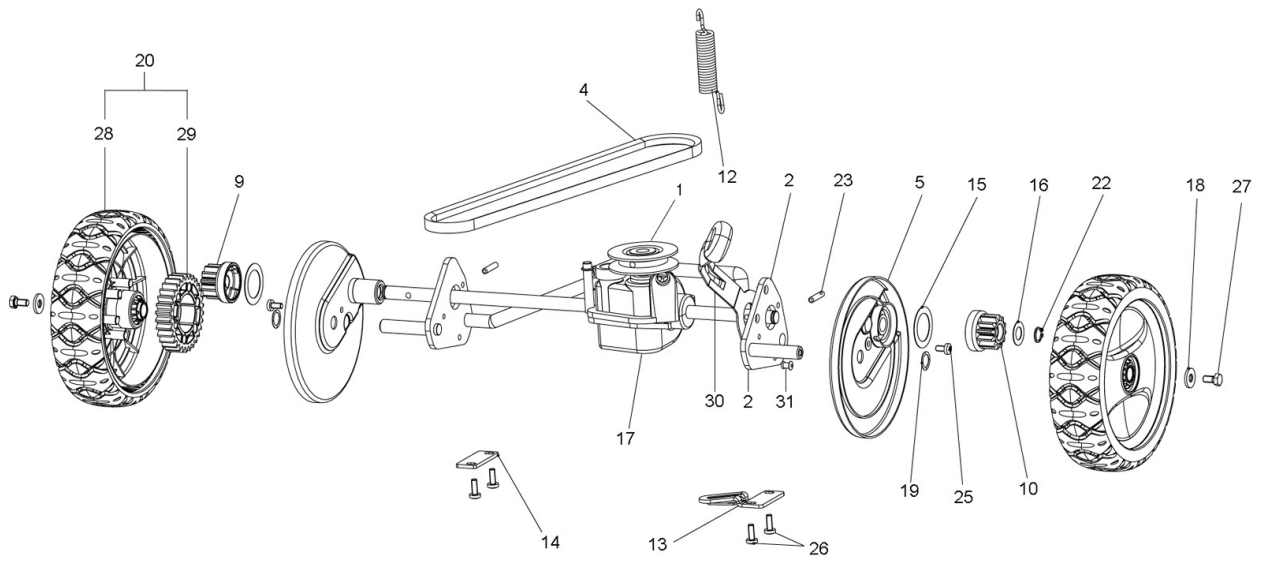

ML160EB

COMPLETE MACHINE

Ref. ID	Quantity	Part number	Description
1	1	P3060569VE	BAG FRAME
2	1	P3060527ZB	FRONT AXLE
3	1	P3100256ZB	ROD
4	1	P2020485	FITTING WASHOUT
5	1	P3160091	GRASSBAG
6	1	P2020576	BELT COVER
7	1	P3070023	GRASSBAG ASSY
8	2	P1050036	NUT
9	3	P1050011	NUT
10	1	P3040309	BLADE BUSHING
11	1	P4050051VE	BLADE
12	1	1110002A1	BELLEVILLE WASHER
13	1	MOTORE	ENGINE
14	3	P1050057	BUSHING
15	1	P3060602	HEIGHT OF CUT ADJ. LEVER
17	1	P3020137ZB	SPRING
18	2	P1020083	SPRING
19	1	P3170041	O-RING
20	1	P5070021	FAIRLEAD
21	1	P2020544	SHIELD
22	2	P1020051	WASHER
23	2	1020007A1	WASHER
24	3	1020009A1	WASHER
25	2	P1020179	WASHER
26	2	P2080029	WHEEL
27	1	P1010050	SCREW
28	1	P4090034VEARI	MOWERDECK
29	2	P1060004	STARLOCK
30	1	P2020613	MULCHING PLUG
31	1	P1020067	WASHER
32	2	P1010231	SCREW
33	3	P1010330	SCREW
34	2	1010018A1	SCREW
35	3	P1010270	SCREW
36	2	P3040908ZB	SCREW
37	1	1090001A1	TAB

Ref. ID	Quantity	Part number	Description
1	1	p3040982	PULLEY
2	1	P3060551ZB	REAR AXLE
4	1	P3010082	BELT
5	2	P2020568	WHEEL COVER
9	1	P3050097	CROWN GEAR
10	1	P3050098	CROWN GEAR
12	1	P3020141ZB	SPRING
13	1	P4011225ZB	PLATE
14	1	P4011226ZB	PLATE
15	2	P1020164	SPACER
16	2	1020020A1	SPACER
17	1	P2090082	GEARBOX ASSY
18	2	1020007A1	WASHER
19	2	P1020179	WASHER
20	2	P2080030	WHEEL ASSY
22	1	1070001A1	CIRCLIP
23	2	P1080026	PIN
25	2	P1010494ZB	SCREW
26	4	P1010330	SCREW
27	2	1010018A1	SCREW
28	2	P2080029	WHEEL
29	2	P2020580	GEAR
30	1	P3060603	HEIGHT OF CUT ADJ. LEVER
31	1	P1020203	RIVET

Ref. ID	Quantity	Part number	Description
1	4	P3040123	BUSHING
2	1	P5010187	SYSTEM 2 CABLE
3	1	P5010186	TRACTION CABLE
4	1	P1050059	NUT
5	1	1050002A1	NUT
6	1	1050003A1	NUT
9	2	P2020618	WING NUT
10	1	P4080056VE	TRACTION LEVER
11	1	P4080055VE	SYSTEM 2 LEVER
12	1	P3100399ZB	STARTER HOLDER
13	1	P1020153	WASHER
14	1	1020013A1	WASHER
15	2	1020014A1	WASHER
16	1	P4010638ZT	THICKNESS ELEMENT
17	1	P3100359VE	HANDLE HOSE
18	2	P1010493ZB	SCREW
19	1	P1010203	SCREW