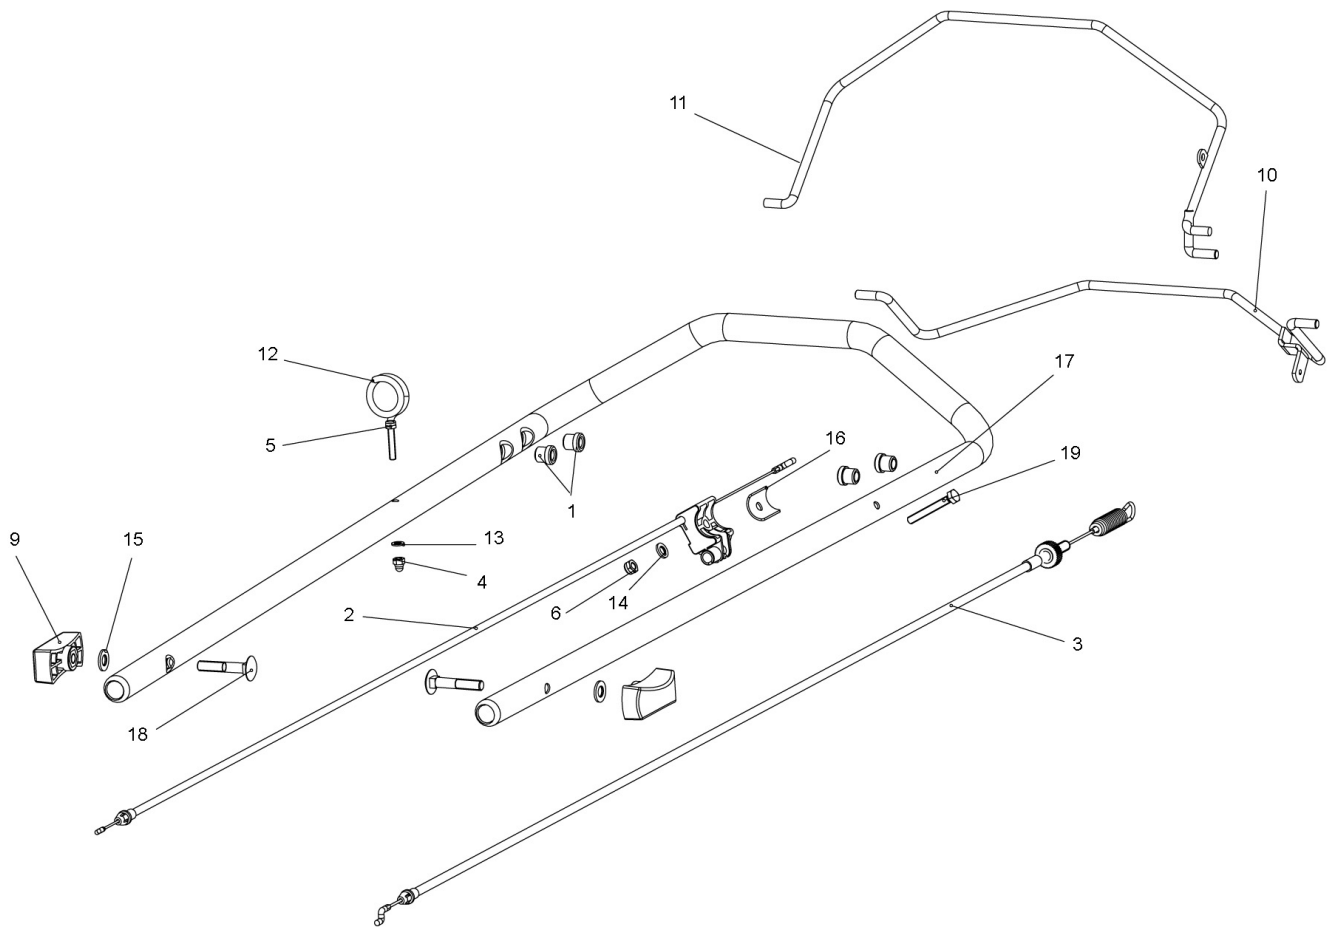

Ref. ID	Quantity	Part number	Description
1	1	P3060569VE	BAG FRAME
2	1	P3060527ZB	FRONT AXLE
3	1	P3100256ZB	ROD
4	1	P2020485	FITTING WASHOUT
5	1	P3160091	GRASSBAG
6	1	P2020576	BELT COVER
7	1	P3070023	GRASSBAG ASSY
8	2	P1050036	NUT
9	2	P1050011	NUT
9	1	P1050013	NUT
10	1	P3040309	BLADE BUSHING
11	1	P4050051VE	BLADE
12	1	1110002A1	BELLEVILLE WASHER
13	1	MOTORE	ENGINE
14	3	P1050057	BUSHING
15	1	P3060602	HEIGHT OF CUT ADJ. LEVER
17	1	P3020137ZB	SPRING
18	2	P1020083	SPRING
19	1	P3170041	O-RING
20	1	P5070021	FAIRLEAD
21	1	P2020544	SHIELD
22	2	P1020051	WASHER
23	2	1020007A1	WASHER
24	3	1020009A1	WASHER
25	2	P1020179	WASHER
26	2	P2080029	WHEEL
27	1	P1010050	SCREW
28	1	P4090034VEARI	MOWERDECK
29	2	P1060004	STARLOCK
30	1	P2020613	MULCHING PLUG
31	1	P1020067	WASHER
32	2	P1010231	SCREW
33	3	P1010330	SCREW
34	2	1010018A1	SCREW
35	2	P1010270	SCREW
35	1	P1010135	SCREW
36	2	P3040908ZB	SCREW
37	1	1090001A1	TAB

Ref. ID	Quantity	Part number	Description
1	1	P3040982	PULLEY
2	1	P3060551ZB	REAR AXLE
4	1	P3010082	BELT
5	2	P2020568	WHEEL COVER
9	1	P3050097	CROWN GEAR
10	1	P3050098	CROWN GEAR
12	1	P3020141ZB	SPRING
13	1	P4011225ZB	PLATE
14	1	P4011226ZB	PLATE
15	2	P1020164	SPACER
16	2	1020020A1	SPACER
17	1	P2090082	GEARBOX ASSY
18	2	1020007A1	WASHER
19	2	P1020179	WASHER
20	2	P2080030	WHEEL ASSY
22	1	1070001A1	CIRCLIP
23	2	P1080026	PIN
25	2	P1010494ZB	SCREW
26	4	P1010330	SCREW
27	2	1010018A1	SCREW
28	2	P2080029	WHEEL
29	2	P2020580	GEAR
30	1	P3060603	HEIGHT OF CUT ADJ. LEVER
31	1	P1020203	RIVET

Ref. ID	Quantity	Part number	Description
1	4	P3040123	BUSHING
2	1	P5010188	SYSTEM 2 CABLE
3	1	P5010186	TRACTION CABLE
4	1	P1050059	NUT
5	1	1050002A1	NUT
6	1	1050003A1	NUT
9	2	P2020618	WING NUT
10	1	P4080056VE	TRACTION LEVER
11	1	P4080055VE	SYSTEM 2 LEVER
12	1	P3100399ZB	STARTER HOLDER
13	1	P1020153	WASHER
14	1	1020013A1	WASHER
15	2	1020014A1	WASHER
16	1	P4010638ZT	THICKNESS ELEMENT
17	1	P3100359VE	HANDLE HOSE
18	2	P1010493ZB	SCREW
19	1	P1010203	SCREW