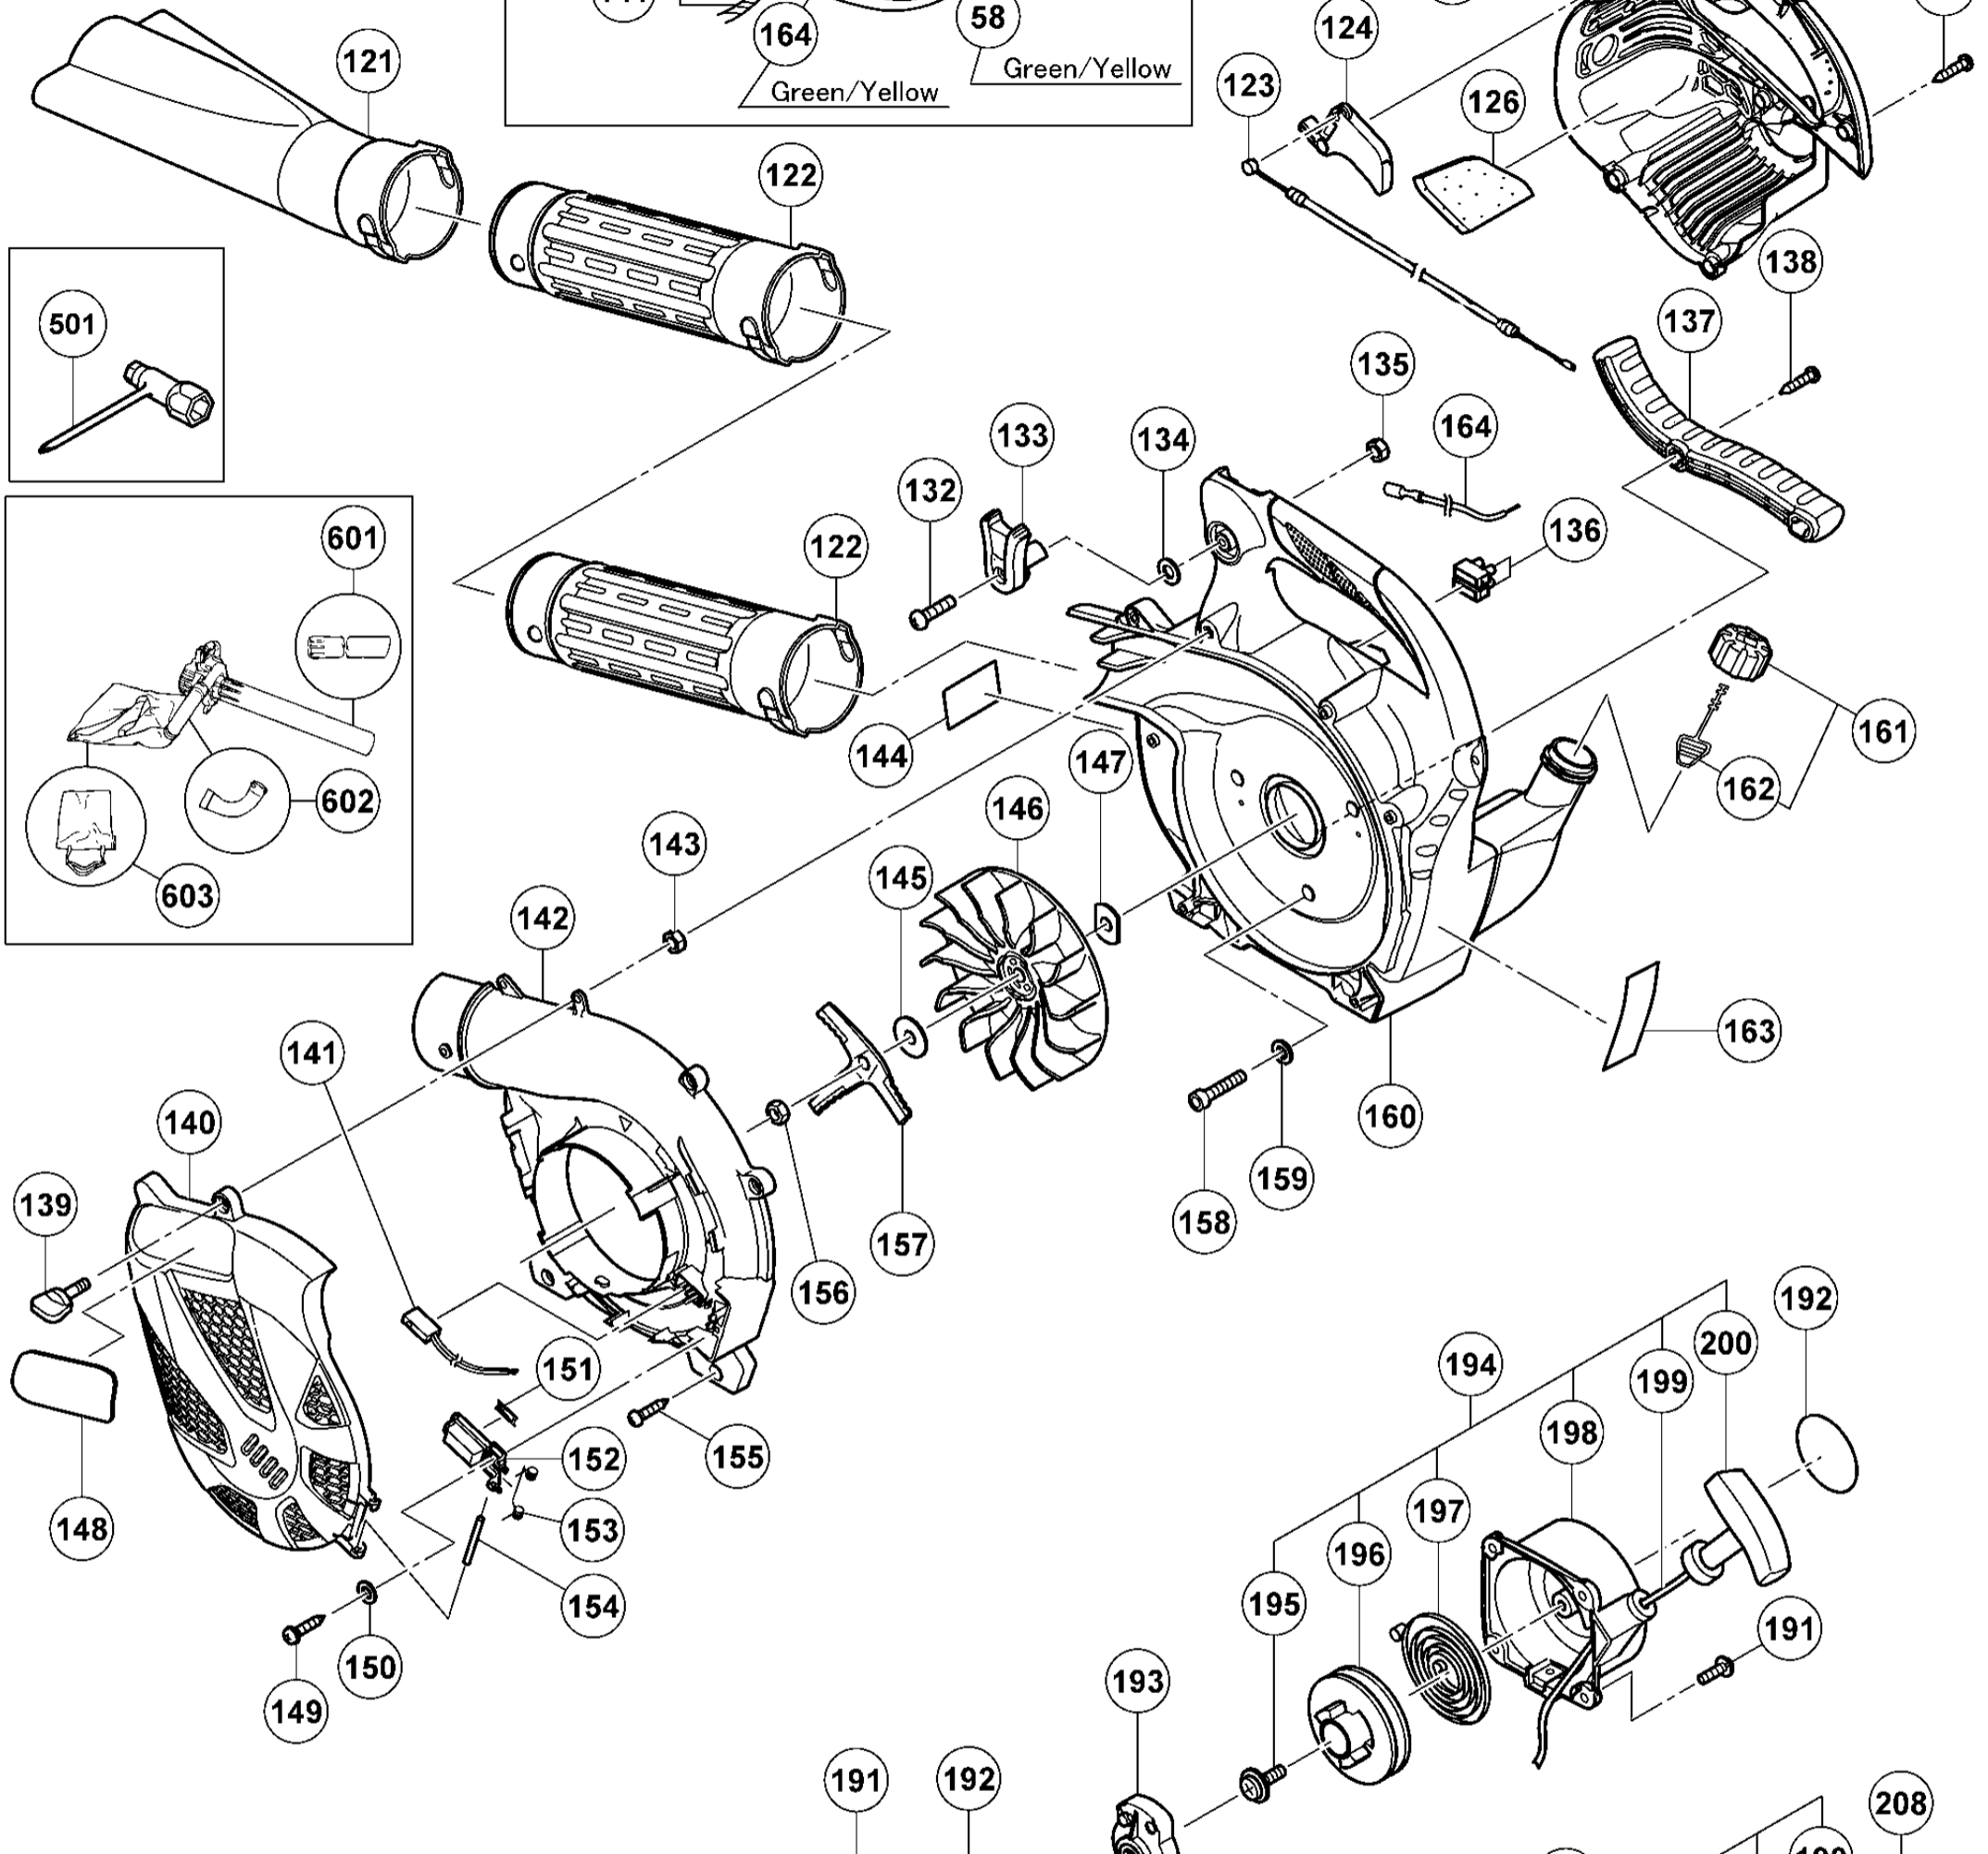

ENGINE

BLOWER

RECOIL STARTER