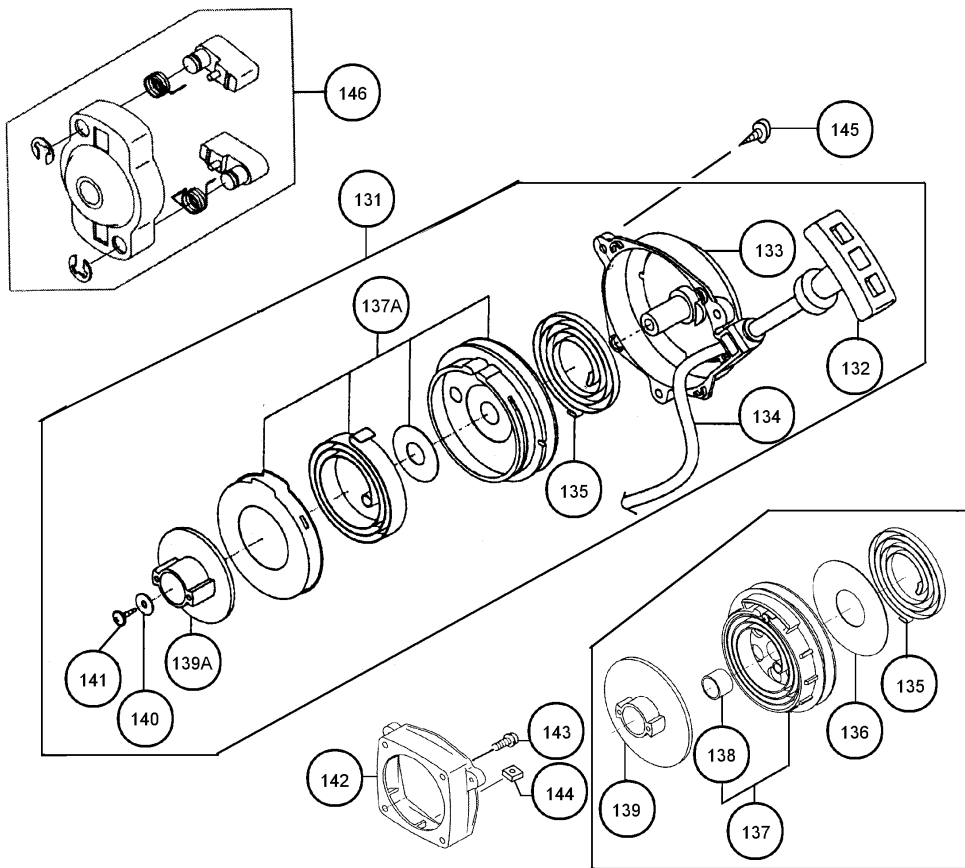

TPH-230S

rev.1

37A

36

35

33

34

32A

31

34

33

(SERIAL NO.-Z063200)

(SERIAL NO.Z063201-)

SERIAL NO. -Z063200

SERIAL NO. Z063201-