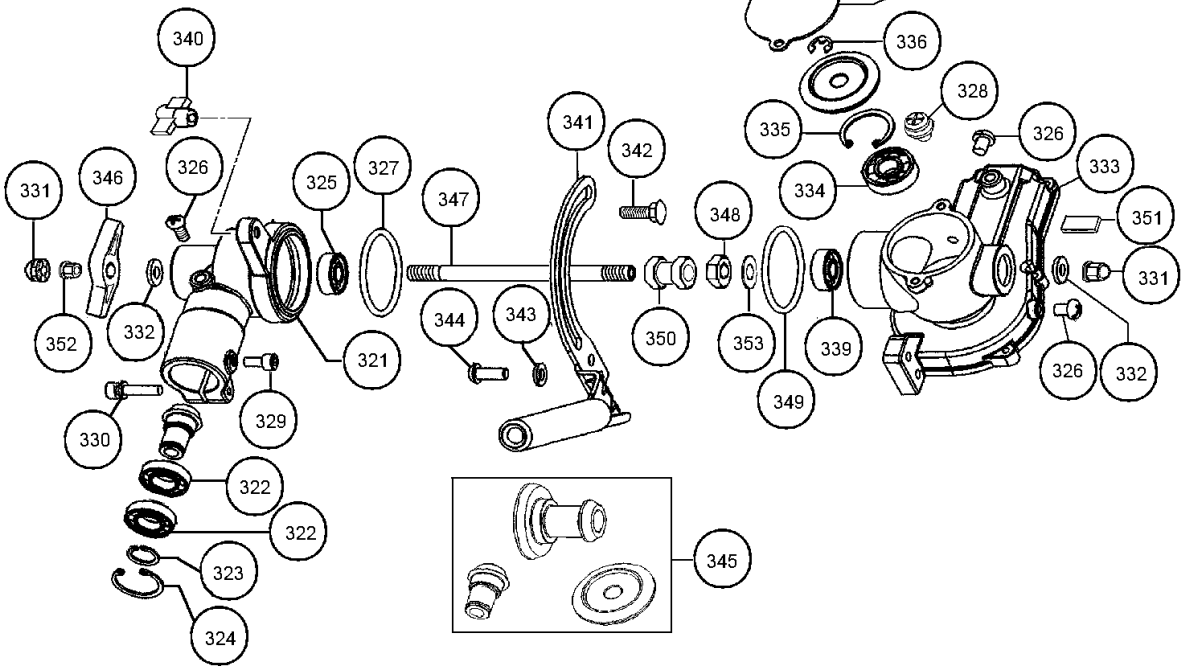

TPH-230S

rev.1

37A

36

35

33

34

32A

31

34

33

(SERIAL NO.-Z063200)

(SERIAL NO.Z063201-)

SERIAL NO. -Z063200

SERIAL NO. Z063201-