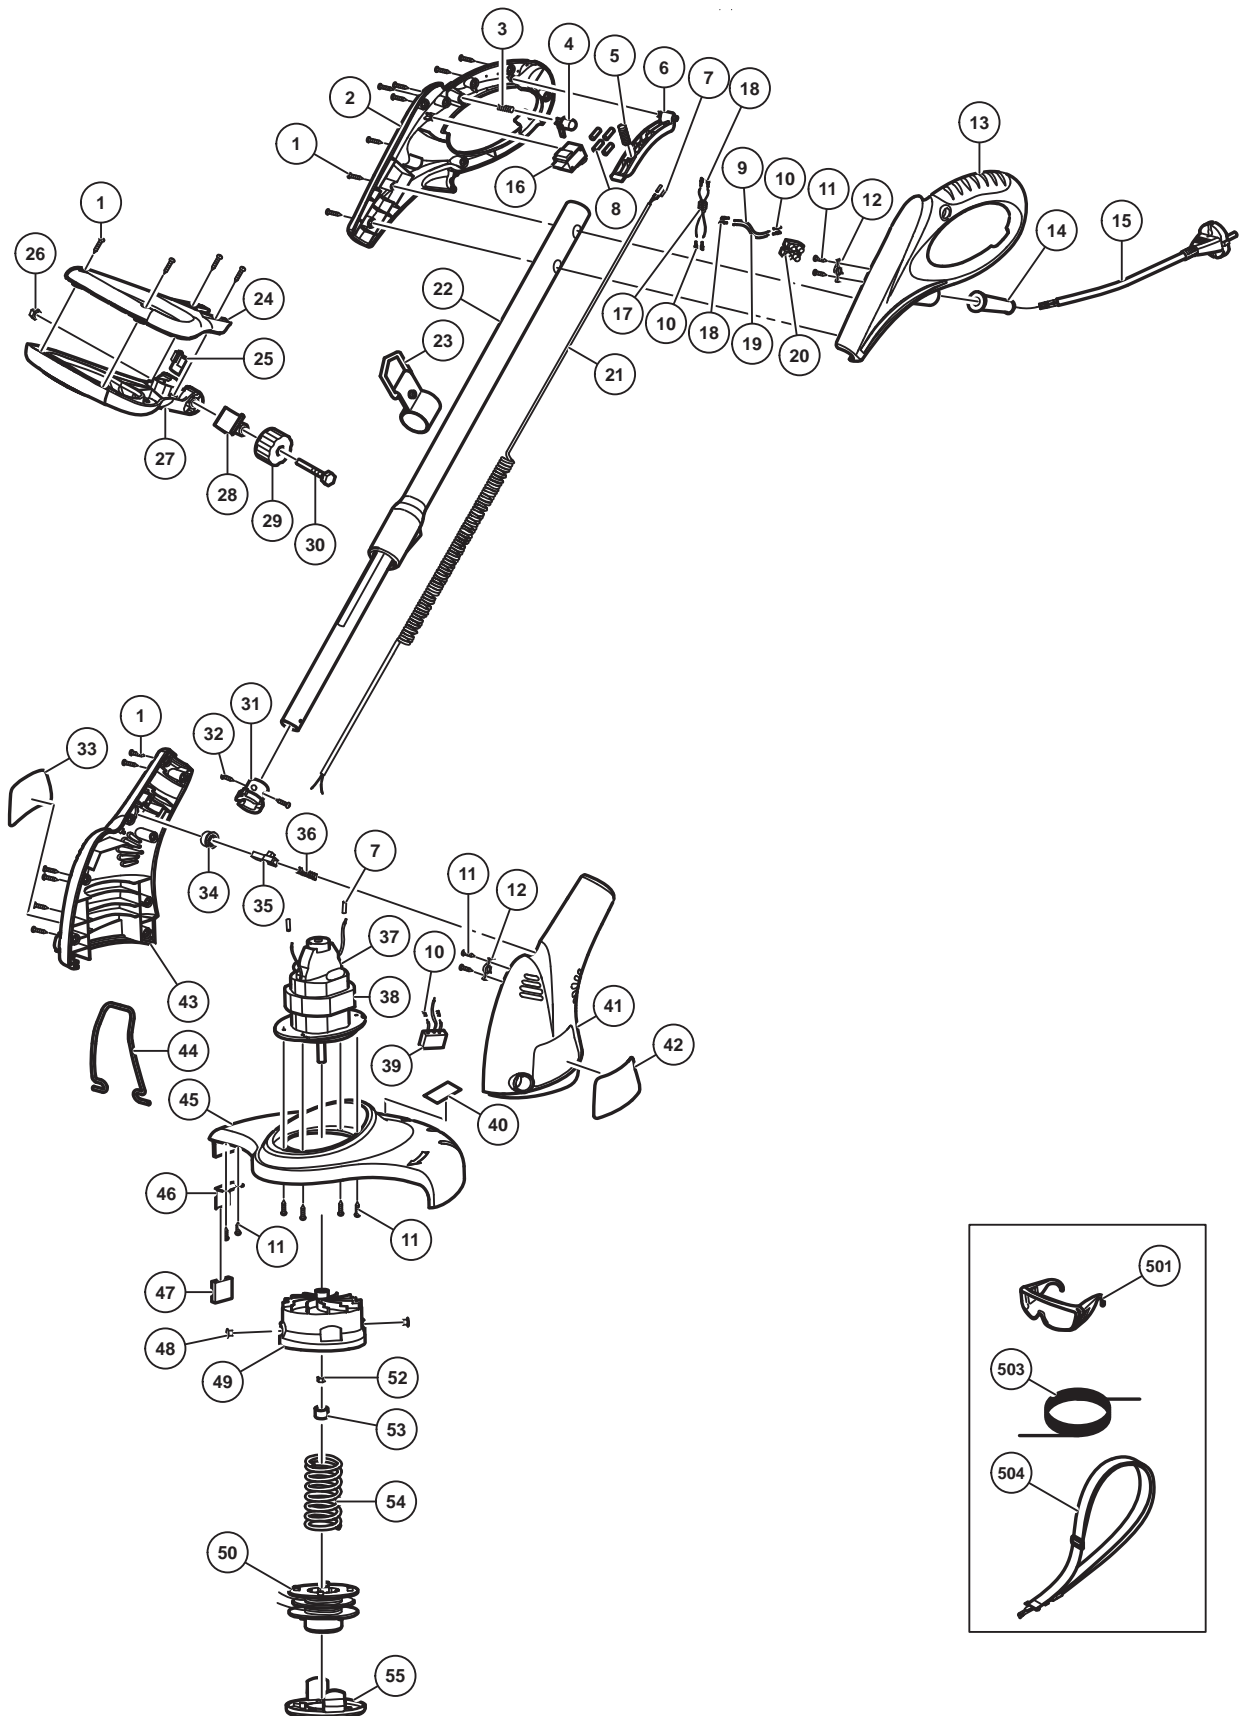

Hitachi Power Tools

ELECTRIC TOOL PARTS LIST

GRASS TRIMMER Model CG 30SC

2015-3-10

PARTS

CG 30SC

ITEM NO.	CODE NO.	DESCRIPTION	NO. USED	REMARKS
1	337992	Tapping Screw ST4 X 16 (5 pcs.)	20	
2	338012	Handle (R)	1	
3	338013	Spring (B)	1	
4	338011	Lock Off Button	1	
5	338010	Spring (A)	1	
6	338009	Trigger	1	
7	338017	Heat Shrinkable Tube (B)	1	60mm in length, 3mm in dia. (15mm X 4 pcs.)
8	338015	Heat Shrinkable Tube (A)	1	60mm in length, 3mm in dia. (15mm X 4 pcs.)
9	338007	Internal Wire (A)	1	
10	338006	Terminal (A)	1	20mm in length (3mm X 6 pcs.)
11	337962	Tapping Screw ST4 X 12 (5 pcs.)	10	
12	337963	Cord Clip	2	
13	338004	Handle (L)	1	
14	337956	Cord Armor	1	
* 15	338025	Cord (Europe)	1	
* 15	338485	Cord (Swiss)	1	
16	338014	Switch	1	
17	337976	Ferrite Core (B)	1	
18	338016	Terminal (B)	4	
19	338008	Internal Wire (B)	1	
20	338005	Terminal Block	1	
21	337969	Curl Cord	1	
22	337968	Pipe Ass'y	1	
23	6696493	Hanger Ass'y	1	
24	338000	Sub Handle (B)	1	
25	338449	rubber stoper	1	
26	337999	M6 Nut	1	
27	337998	Sub Handle (A)	1	
28	337997	Sleeve	1	
29	337996	Knob	1	
30	337995	M6 X 55 Bolt	1	
31	337972	Spacer	1	
32	337970	Tapping Screw ST3 X 6 (5 pcs.)	2	
33		Name Plate	1	
34	337973	Button	1	
35	337974	Lock Pin	1	
36	338494	Spring (C)	1	
37	338020	Motor (CG30SC) (230V)	1	
38	338021	Sponge Pad	1	
39	338019	Capacitance	1	
40		Caution Label	1	
41	338022	Housing (L)	1	
42		Hitachi Label	1	
43	338018	Housing (R)	1	
44	338451	Guide (30)	1	
45	338023	Protecting Cover	1	
46	338024	Blade	1	
47	337989	Blade Cover	1	
48	337981	Collar	2	
49	338322	Wire Roll Support (30)	1	